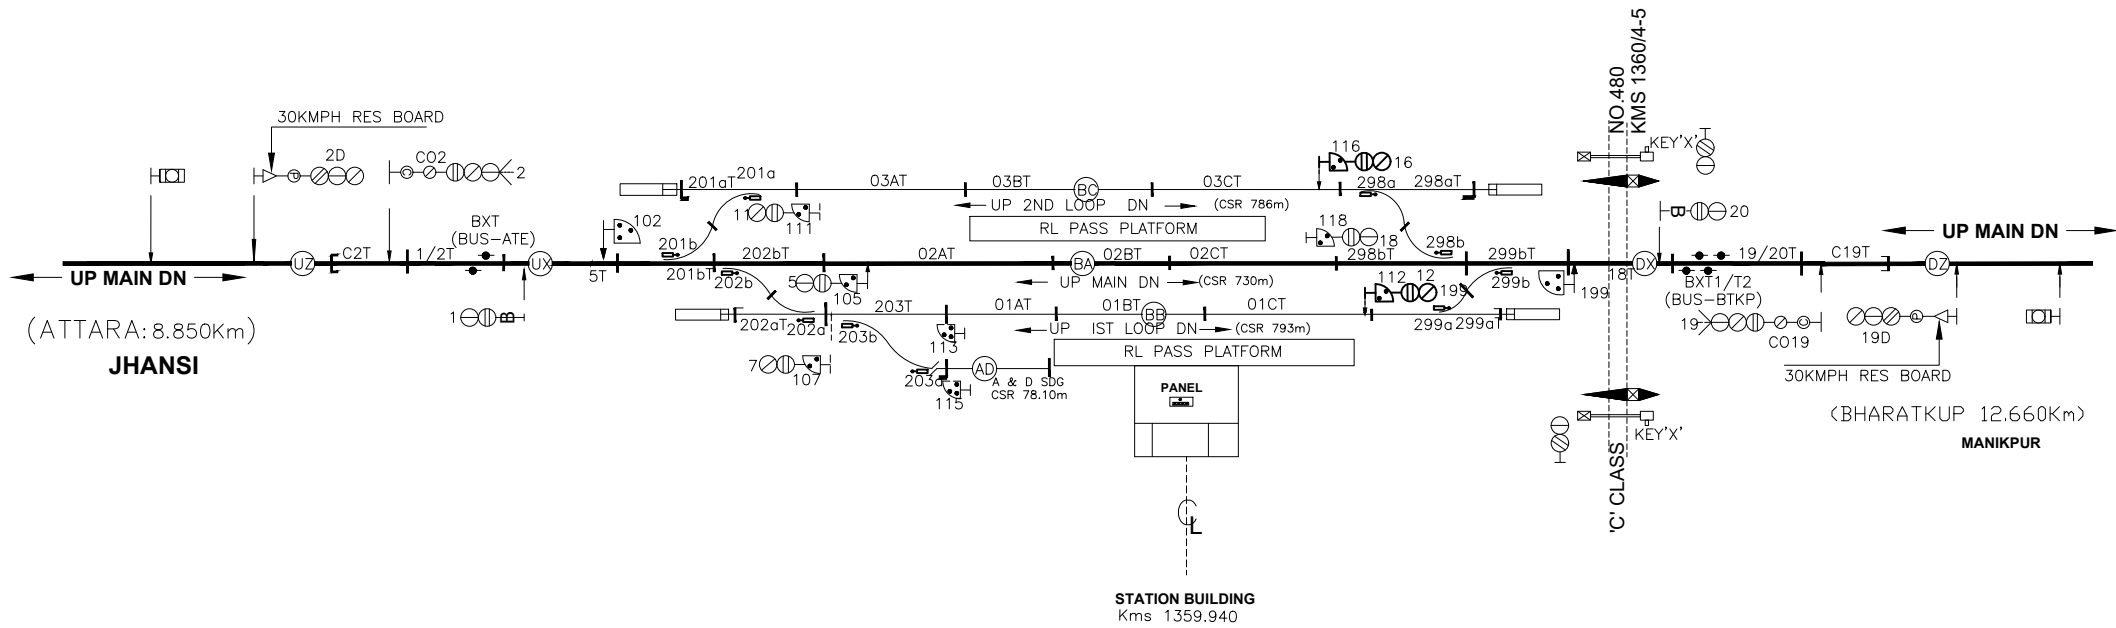

BADAUSA STATION

(PI)

TO SUIT DRG.
NO. SI-D2315