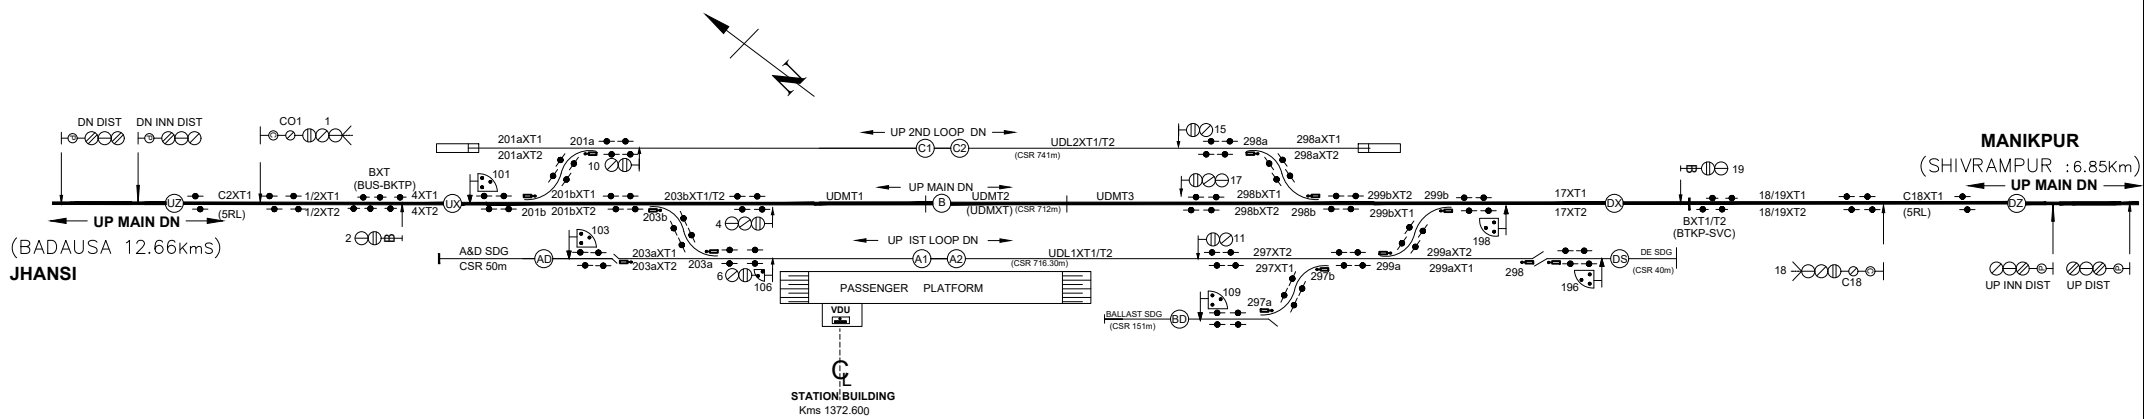

# BHARATKUP STATION

D066

(E1)

## 'B' CLASS STD III-R

TO SUIT DRG. NO. SI-2429  
STD - III R CLASS 'B'