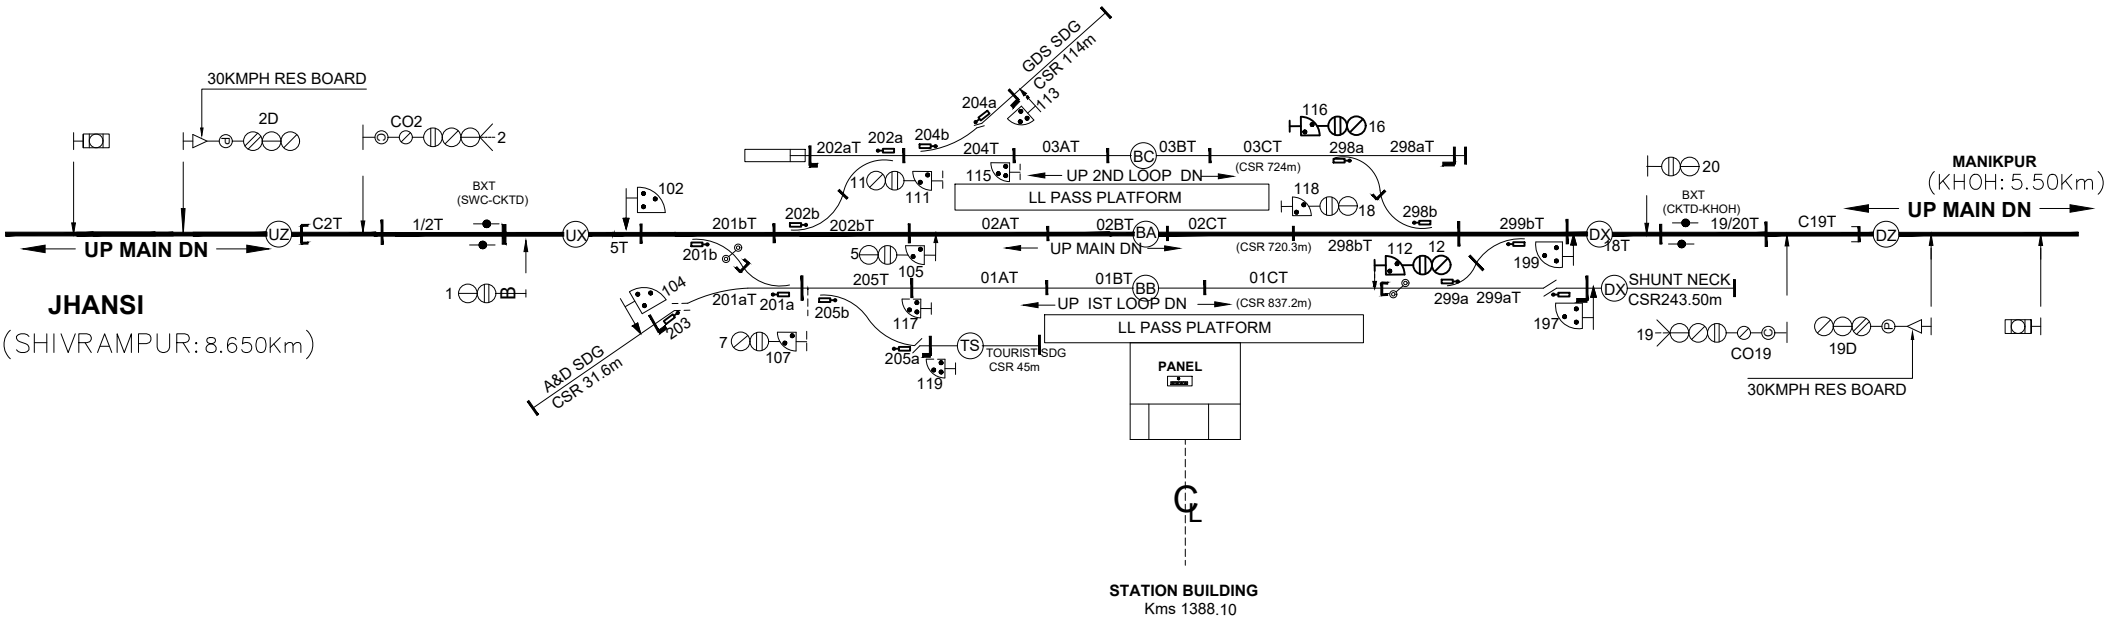

CHITRAKUTDHAM KARVI (PI)

JHANSI
(SHIVRAMPUR: 8.650Km)

MANIKPUR
(KHOH: 5.50Km)

TO SUIT DRG.
NO. SI-D2318