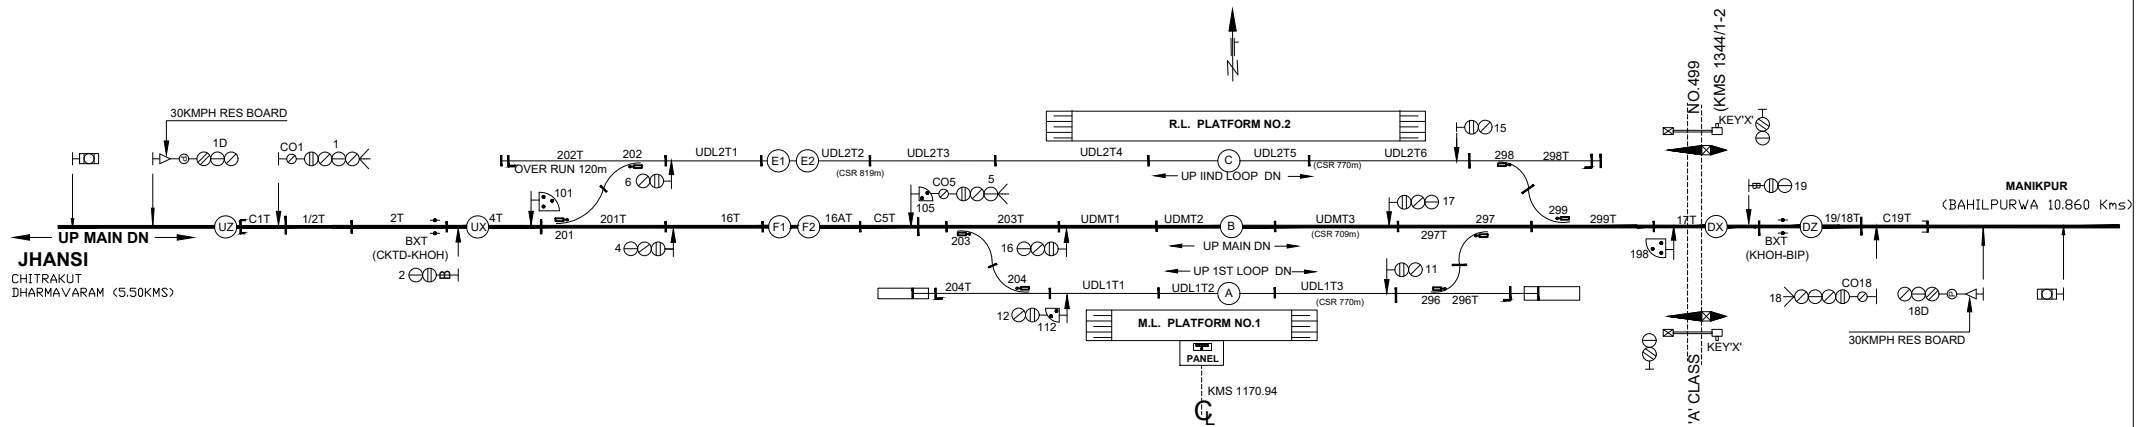

KHOH STATION

'B' CLASS STD - II(R)

TO SUIT DRG.
NO. SI-D2319/'A'