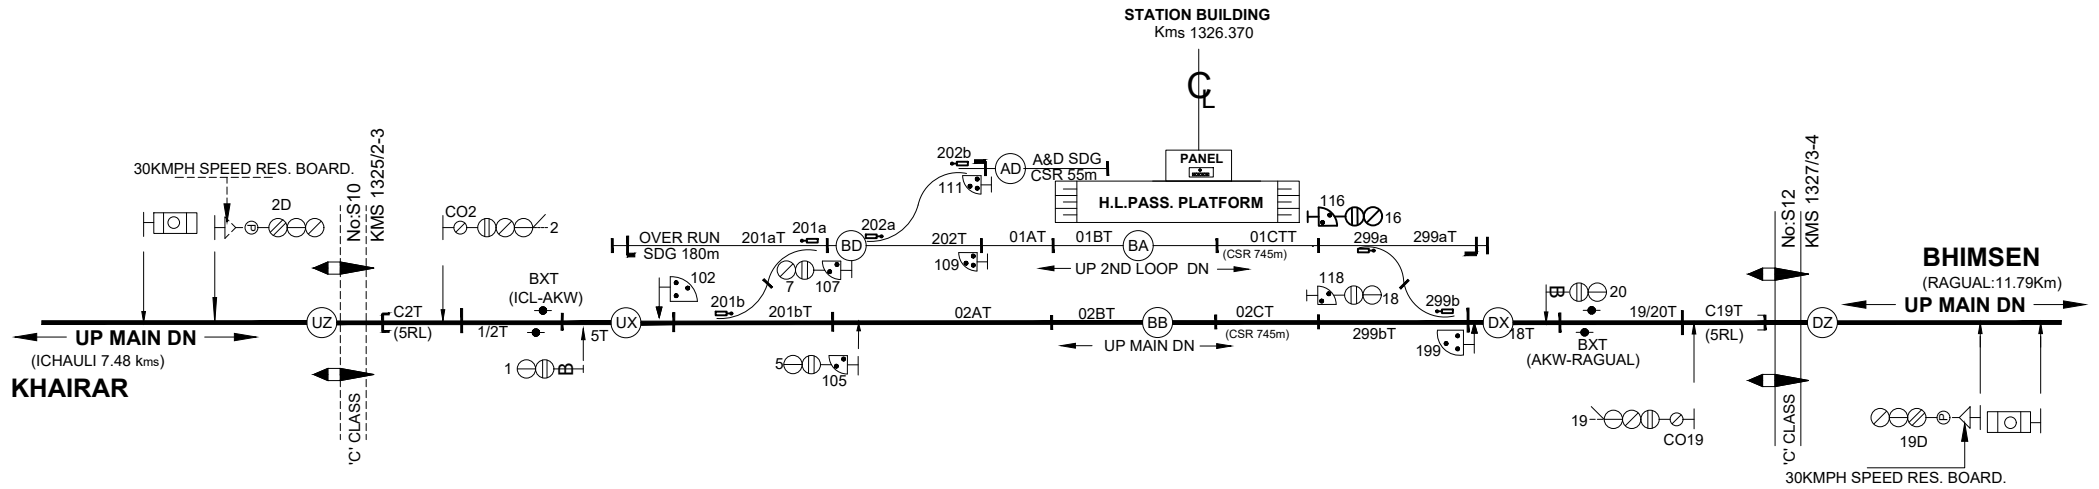

AKONA STATION

PI

'B' CLASS STD -II(R)

TO SUIT DRG.
NO. SI- D2359/'B'