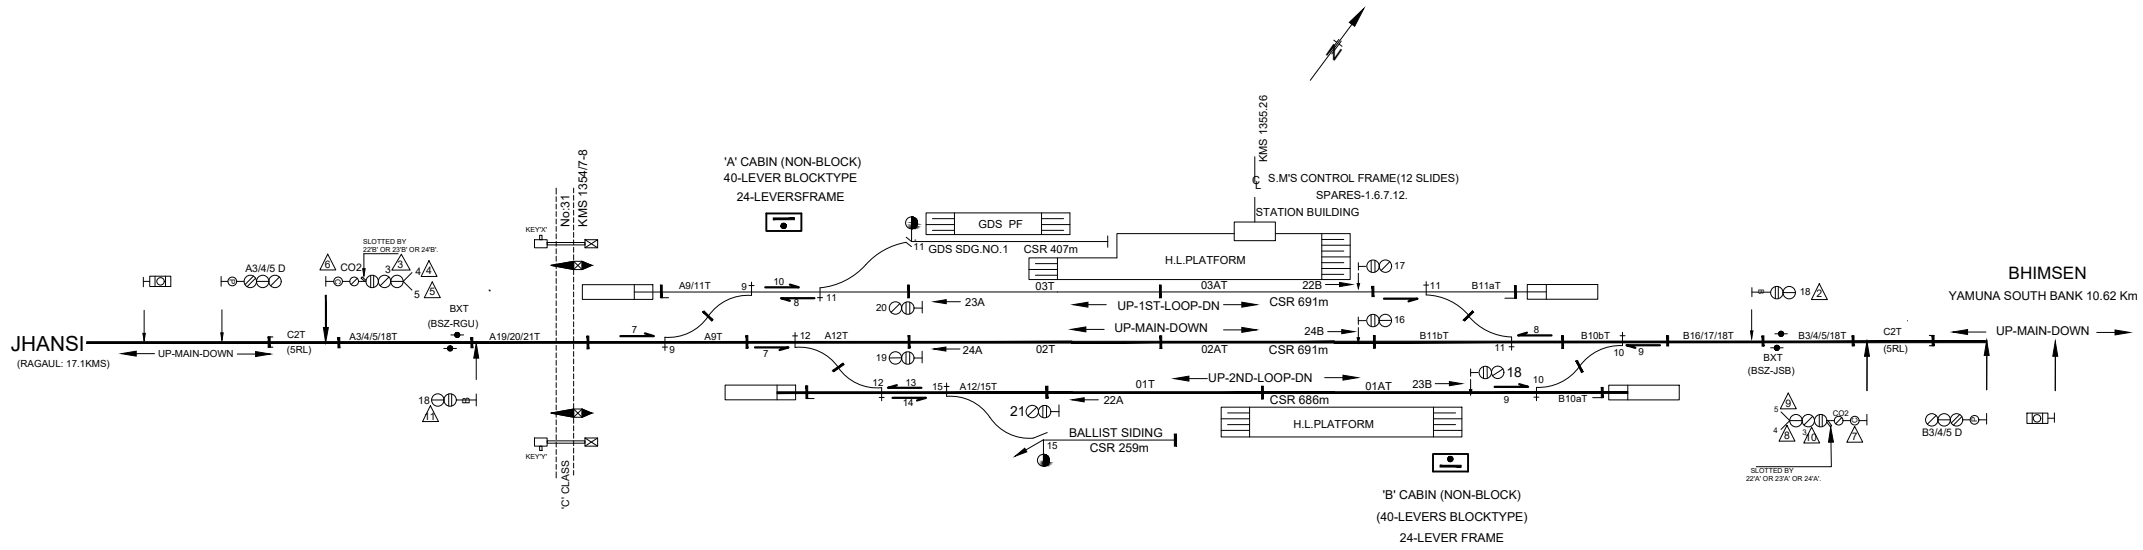

BHARWASUMERPUR STATION

'B' CLASS STD -II(R)

TO SUIT: S.I-2356/E'