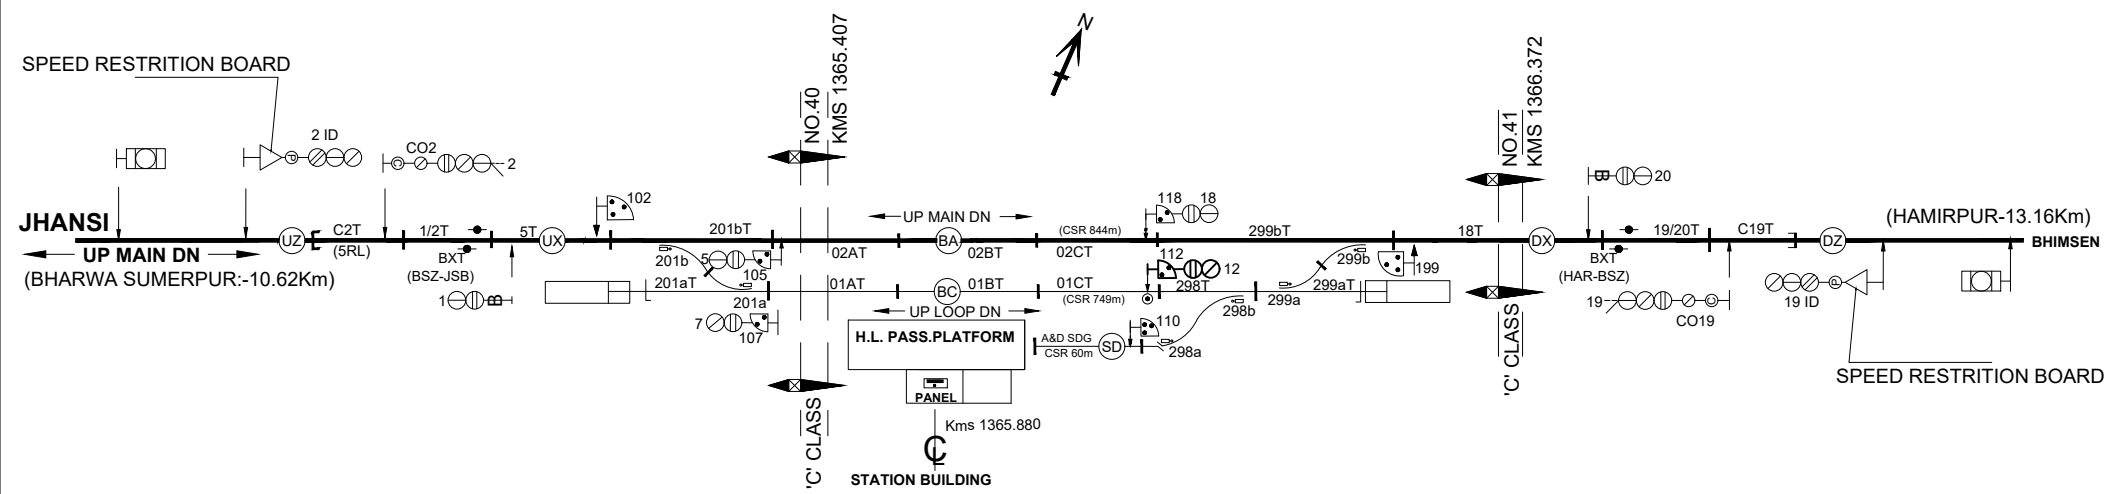

# YAMUNA SOUTH BANK STATION

PI

'B' CLASS STD -IIR

TO SUIT DRG.  
NO. SI- D 2355 'C'