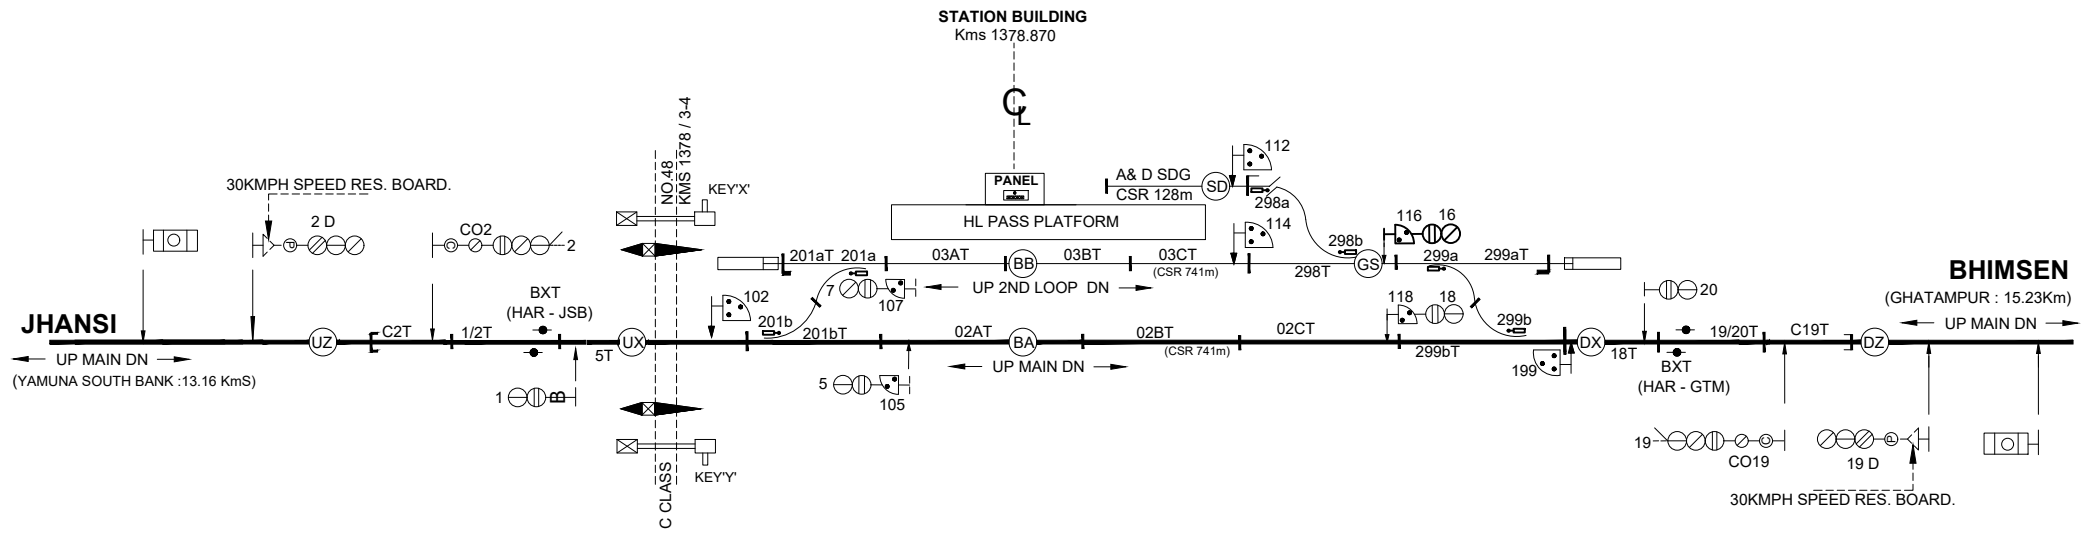

HAMIRPUR RD STATION

PI
'B' CLASS STD -II(R)

TO SUIT DRG.
NO. SI- D2353 / 'B'