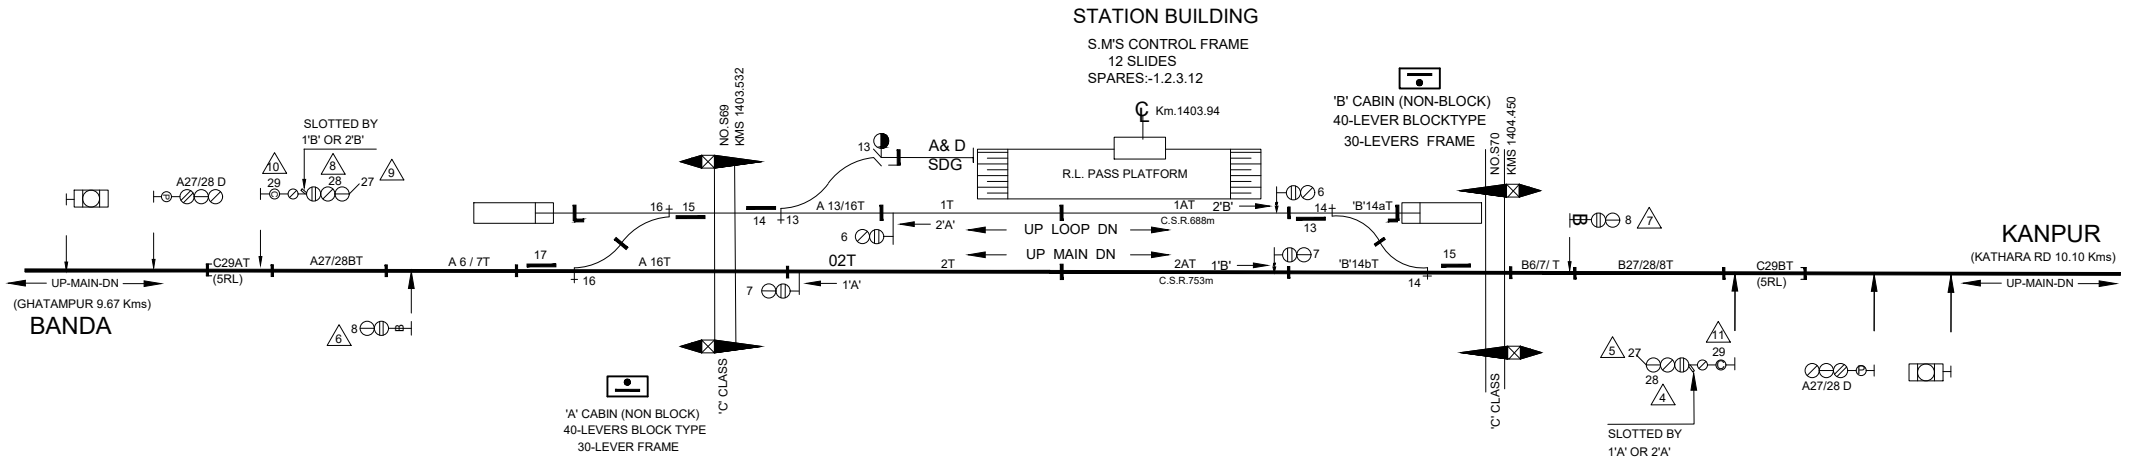

PATARA STATION

'B' CLASS STD -II(R)

TO SUIT DRG.
NO. SI- D2350/'C'