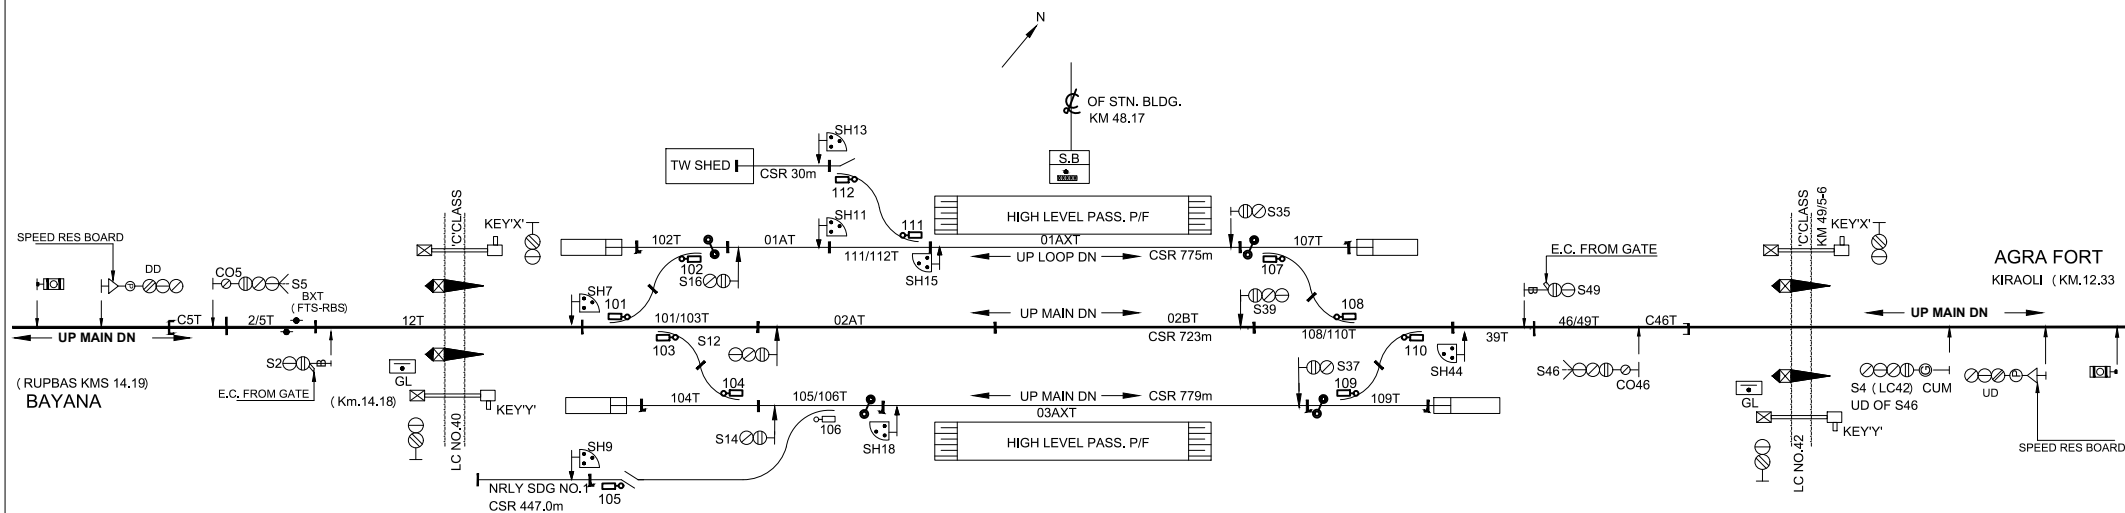

FATEHPUR SIKRI STATION  
 PI  
 'B' CLASS STD IIR

TO SUIT SIP NO D-1211/C'  
 STD-III  
 CLASS'B'