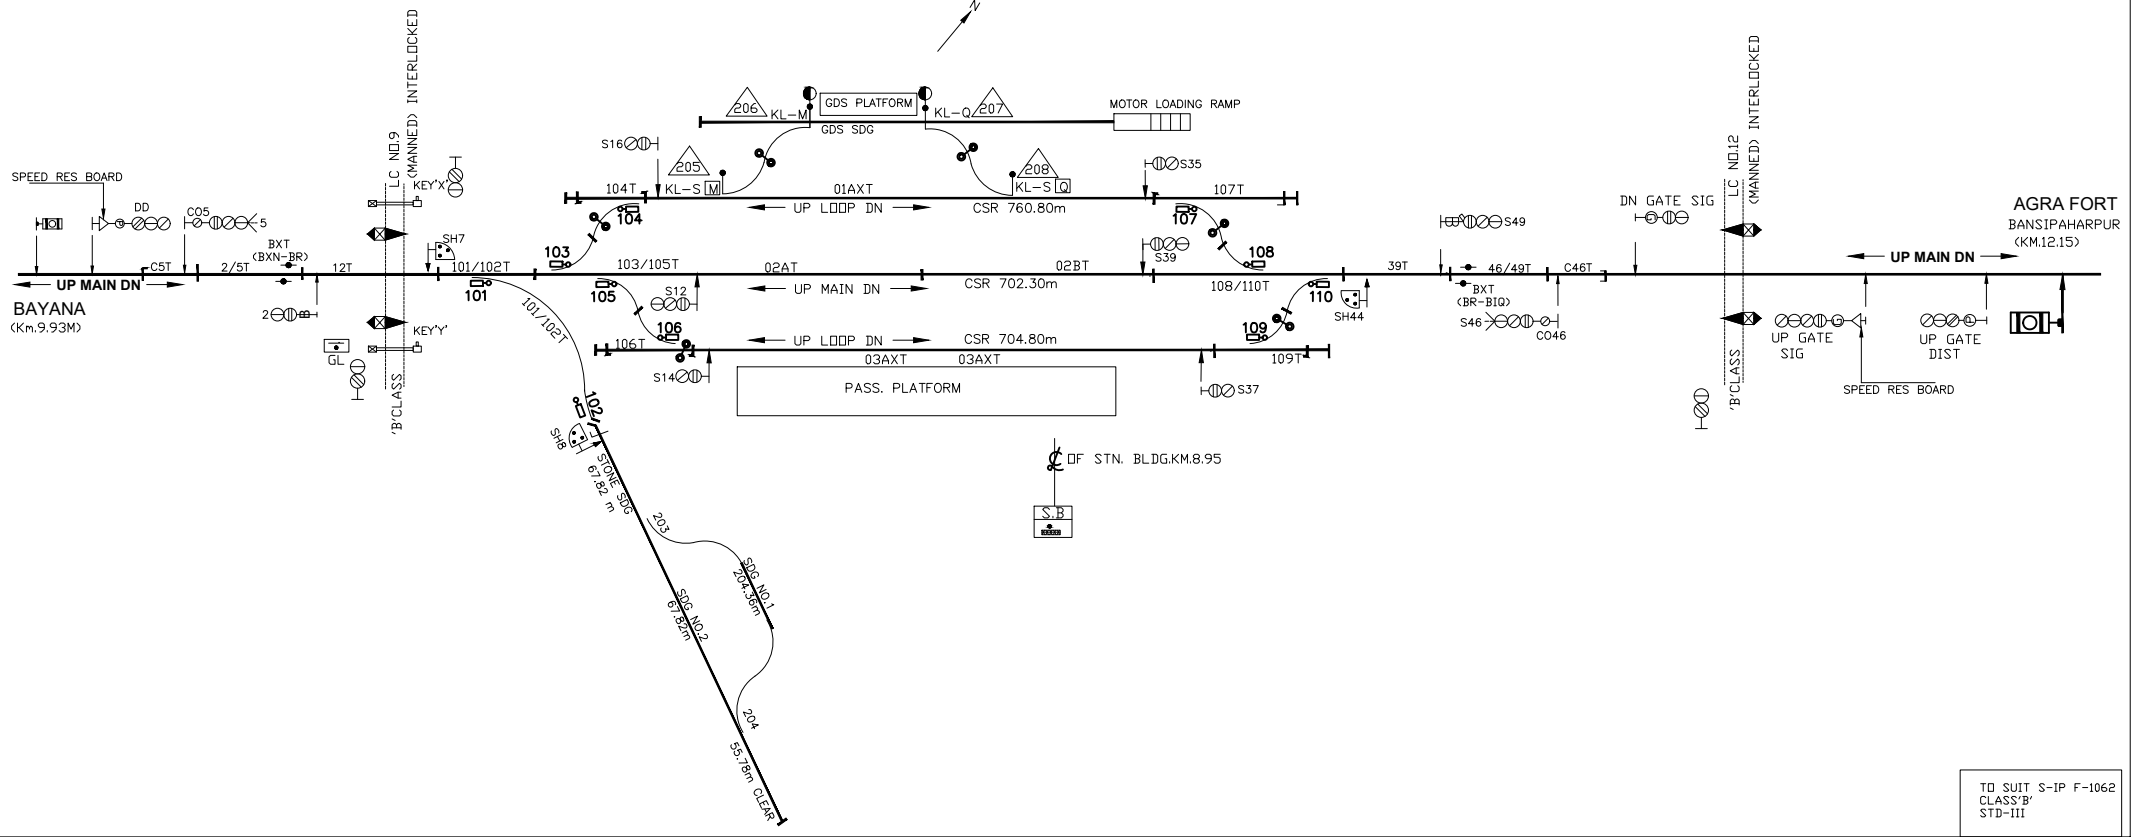

BANDH BARETA

TO SUIT S-IP F-1062
CLASS 'B'
STD-III