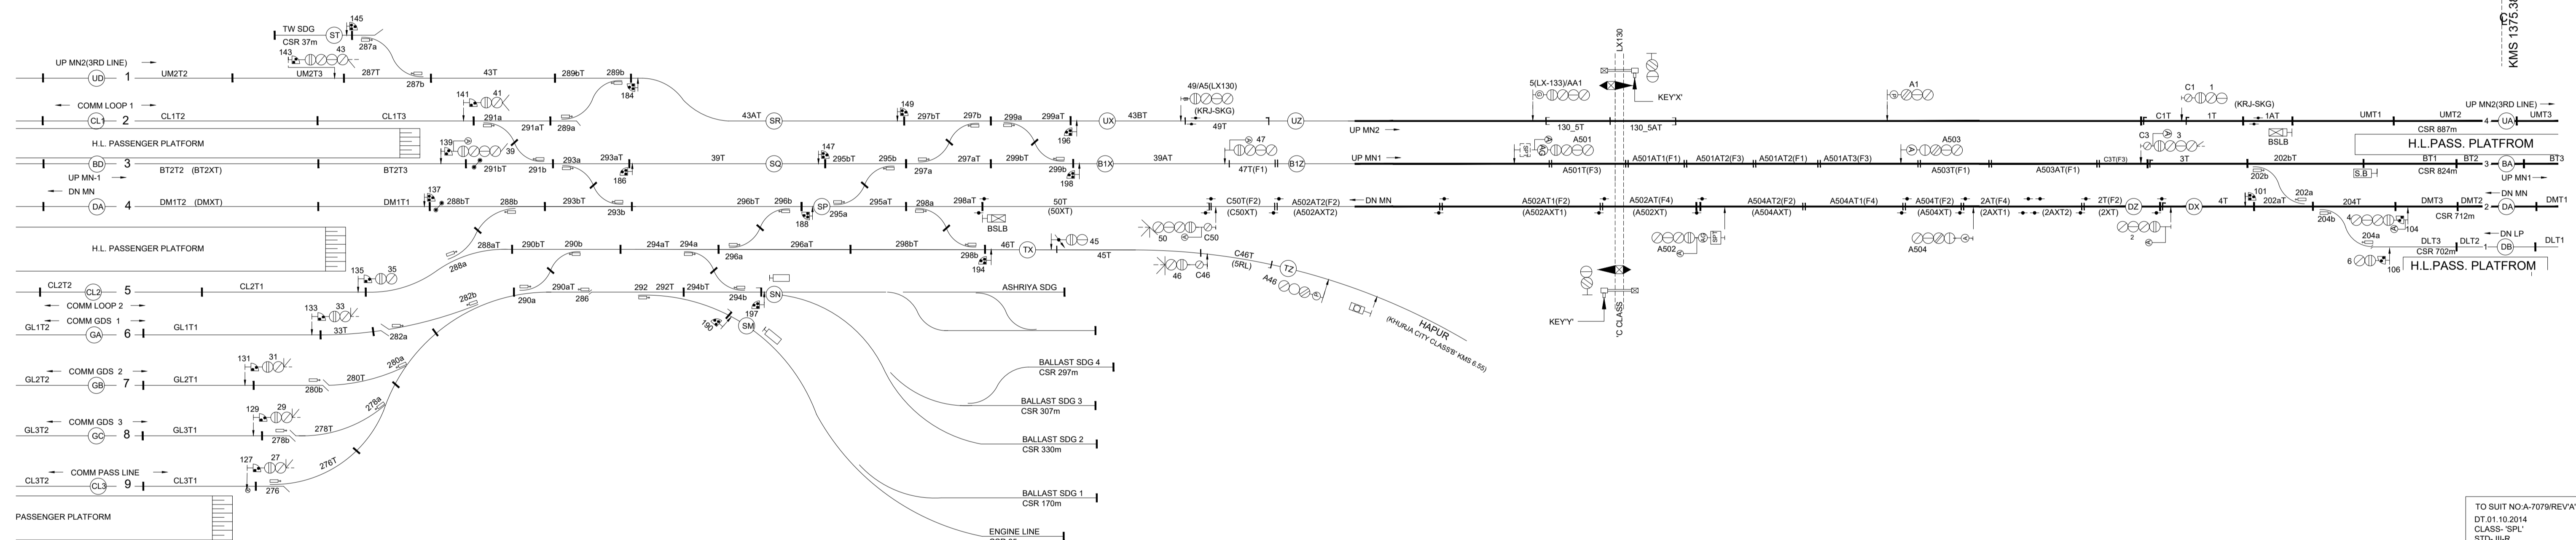

**KHURJA
(EI)**

KHURJA - SIKANDARPUR AUTO SECTION

**SHIKANDARPUR
(EI)**

KMS 1375.386

TO SUIT NO-A-7079/REV'A
DT.01.10.2014
CLASS-'SPL'
STD-III-R