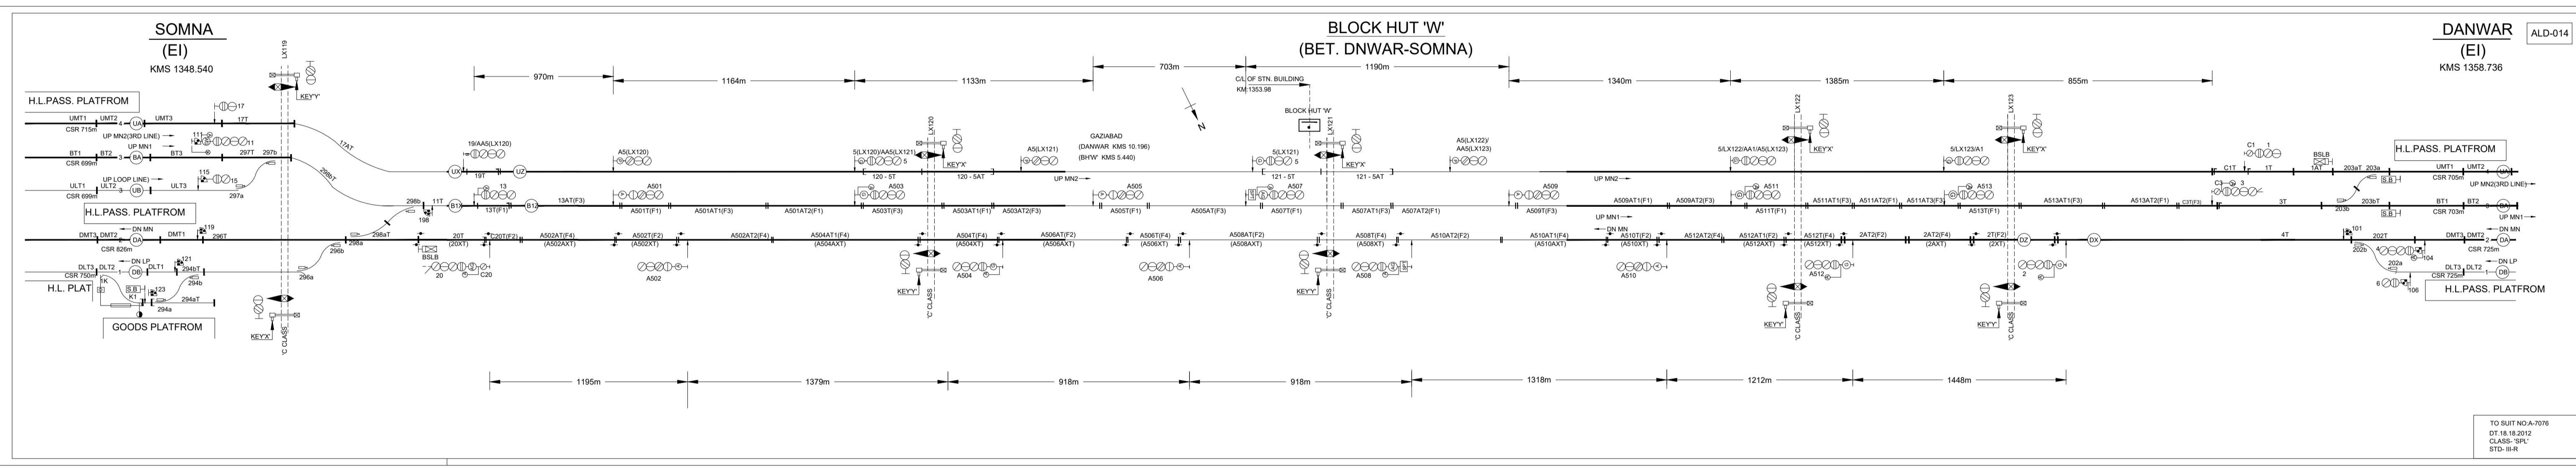

BLOCK HUT 'W' (BET. DNWAR-SOMNA)

TO SUIT NO.A.7076 DT 18.10.2012 CLASS-'SP1' STD-B-R