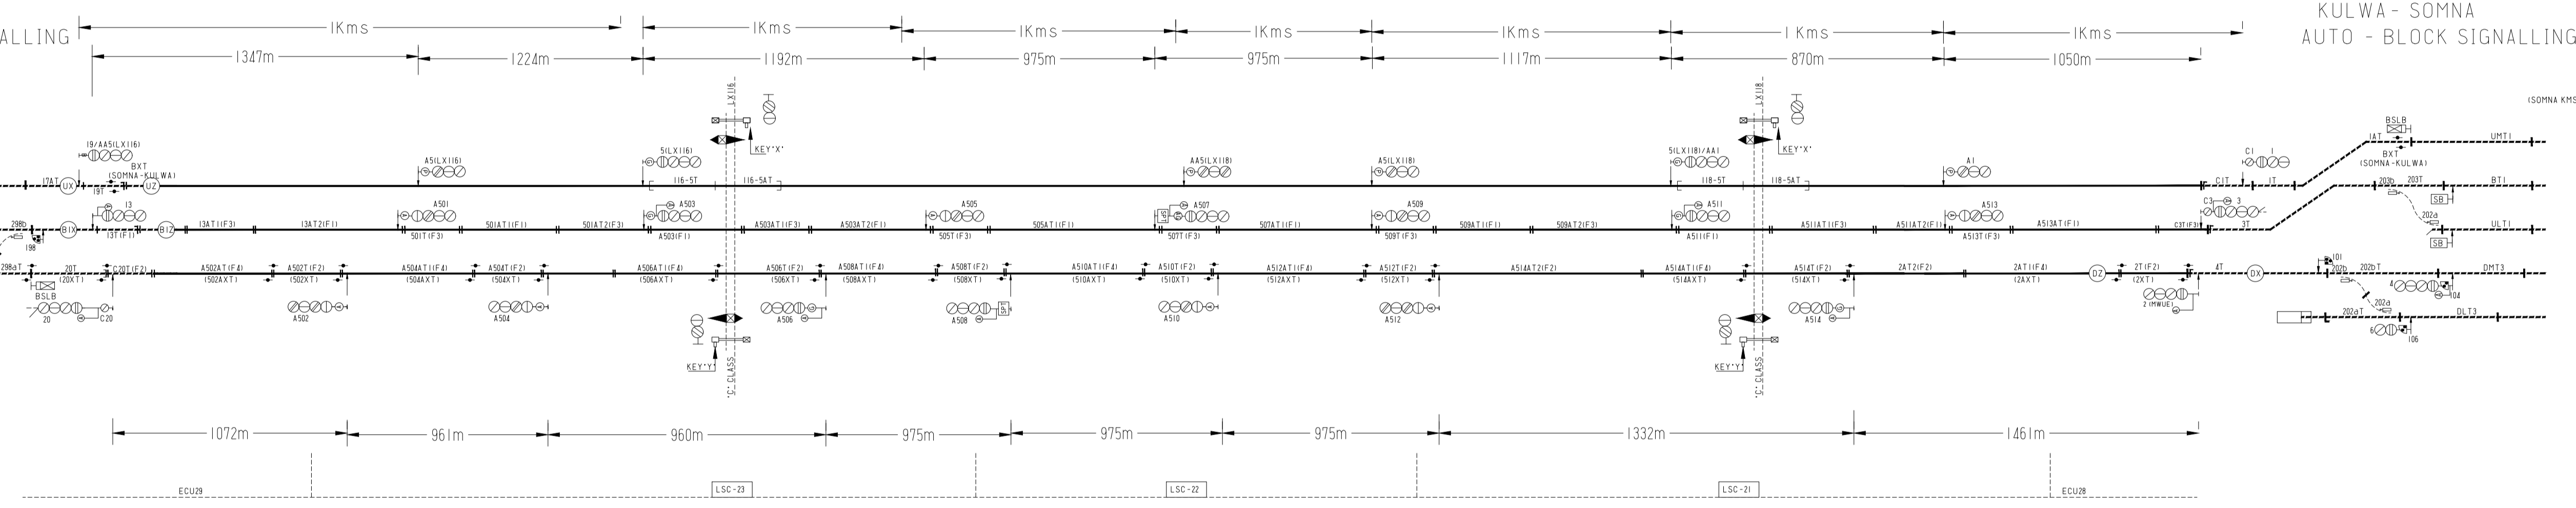

KULWA - SOMNA
AUTO - BLOCK SIGNALLING

KULWA - SOMNA
AUTO - BLOCK SIGNALLING

ALD-015

H.L.PASS.PLATFORM
UP MNZIBRO LINE
UP PNT
KMS 1138.01
KULWA

TO SUIT NO.14-1075/REV.1
DT: 01.01.13