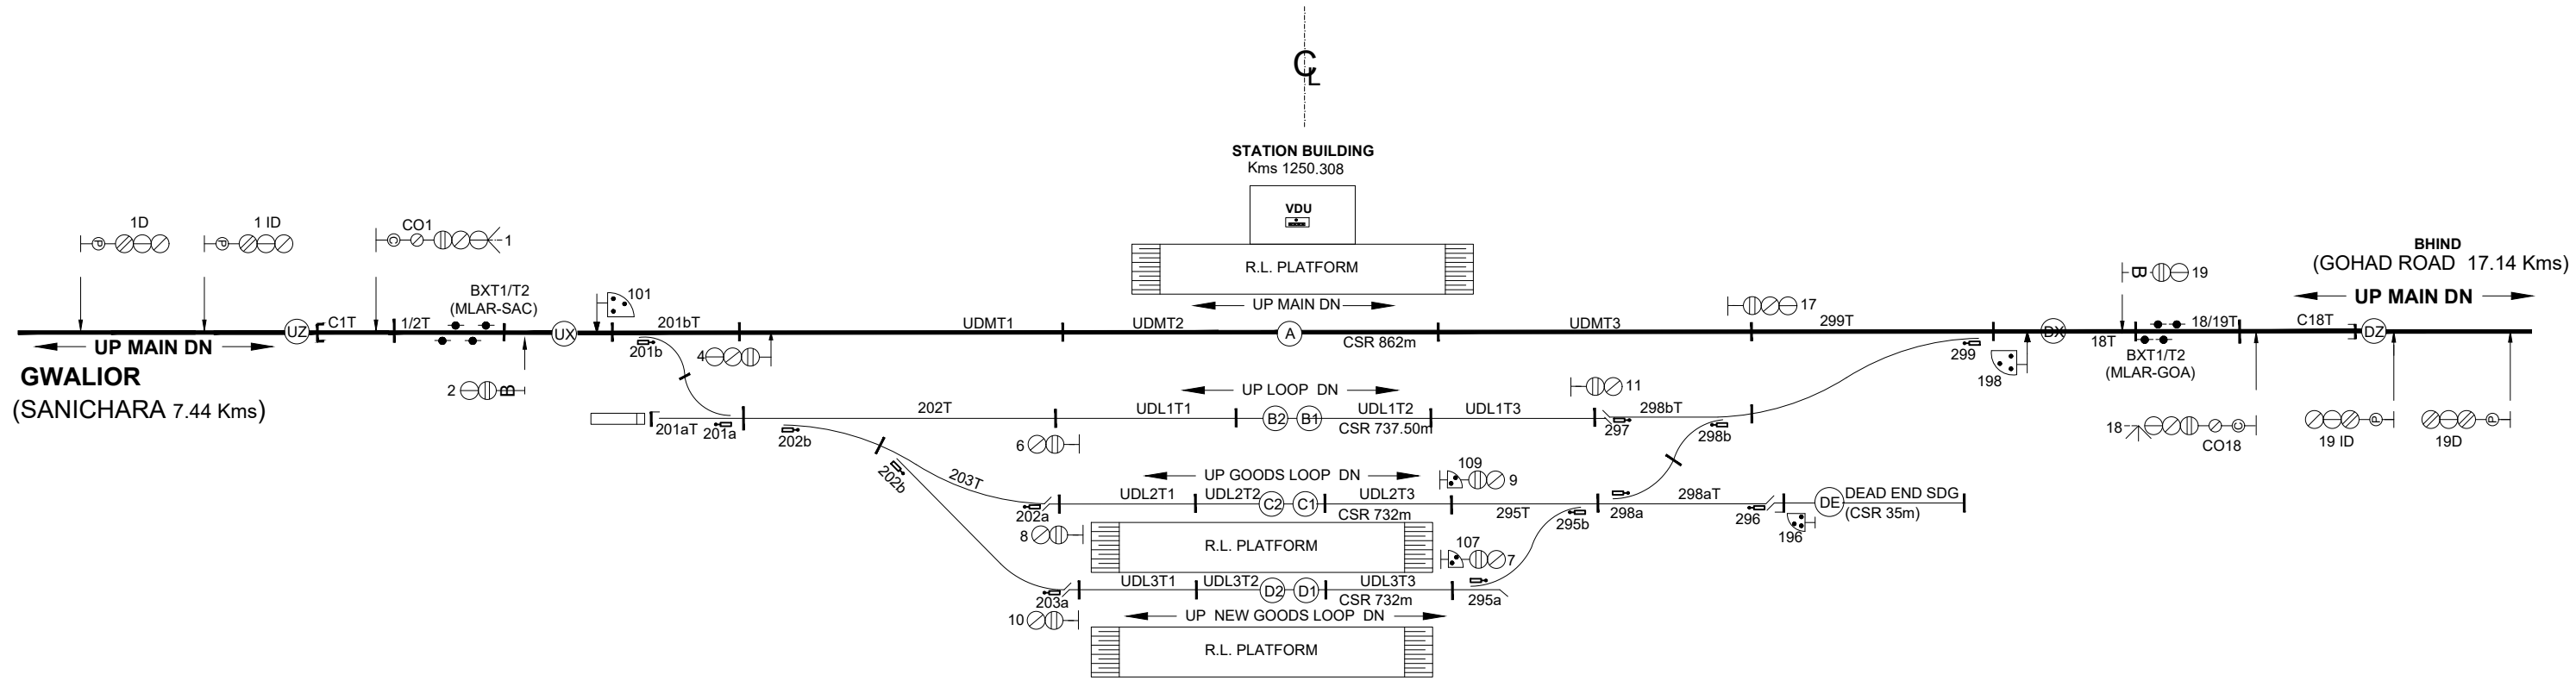

MALANPUR STATION (EI) 'B' CLASS STD III-R

TO SUIT DRG.
NO. SI-D2337