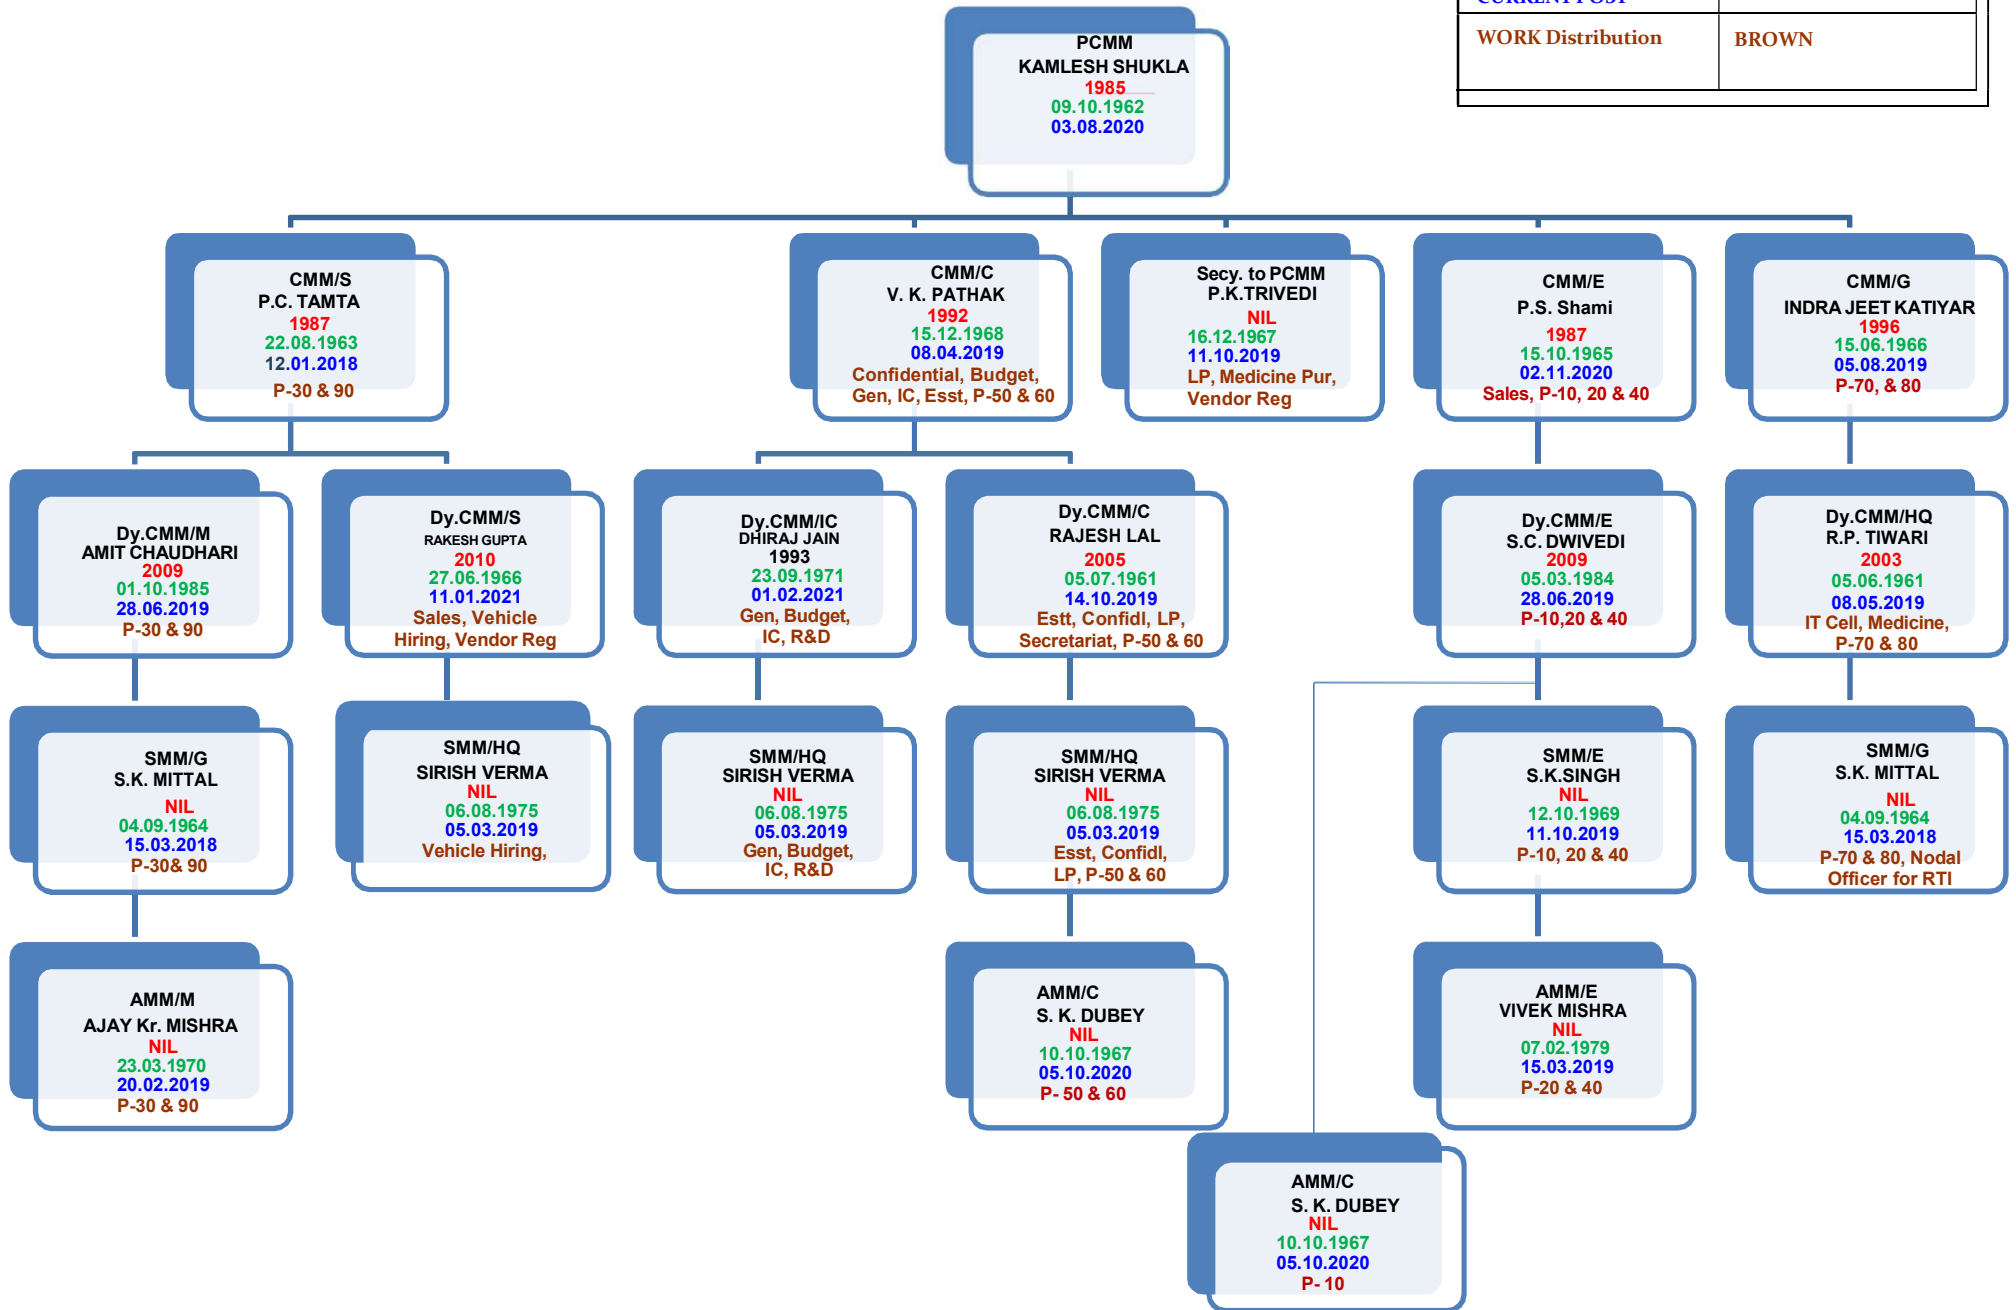

# North Central Railway Organization Chart Headquarter

Legends	
EXAM BATCH FOR IRSS	RED
DATE OF BIRTH	GREEN
DATE OF POSTING IN CURRENT POST	BLUE
WORK Distribution	BROWN

# North Central Railway Organization Chart Headquarter

Legends	
EXAM BATCH FOR IRSS	RED
DATE OF BIRTH	GREEN
DATE OF POSTING IN CURRENT POST	BLUE
WORKING AT SAME STATION SINCE	BROWN