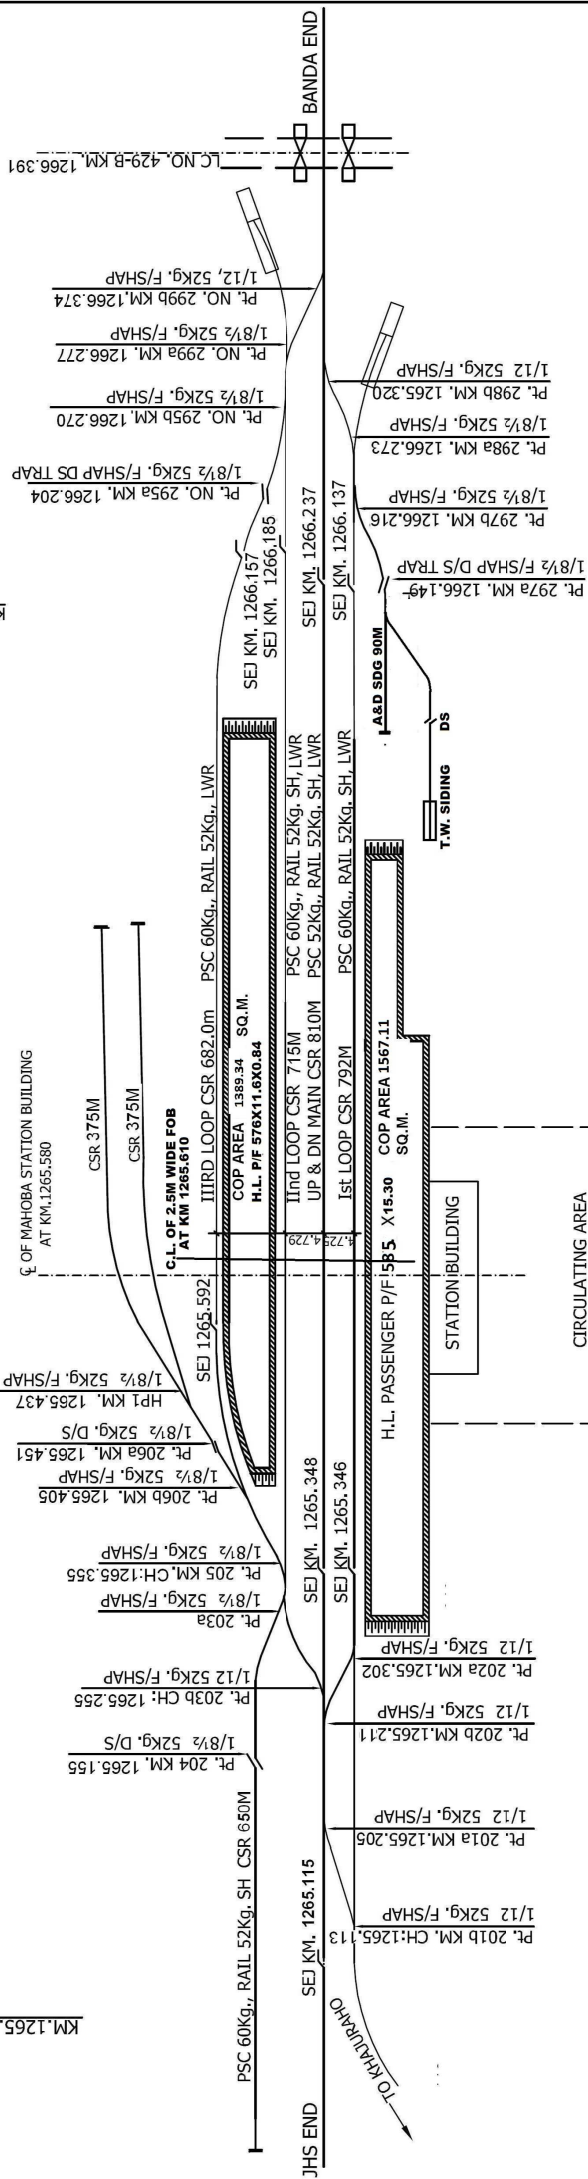

F-260
KM. 1266.087

F-221.80
KM. 1265.103

NORTH CENTRAL RAILWAY
JHANSI DIVISION
JHANSI-MANIKPUR SECTION
DIAGRAM OF
MAHOBA STN YARD

NOT TO SCALE
 DRM(W)JHS DRG. NO. 7705

UPDATED UP TO 31.03.2021