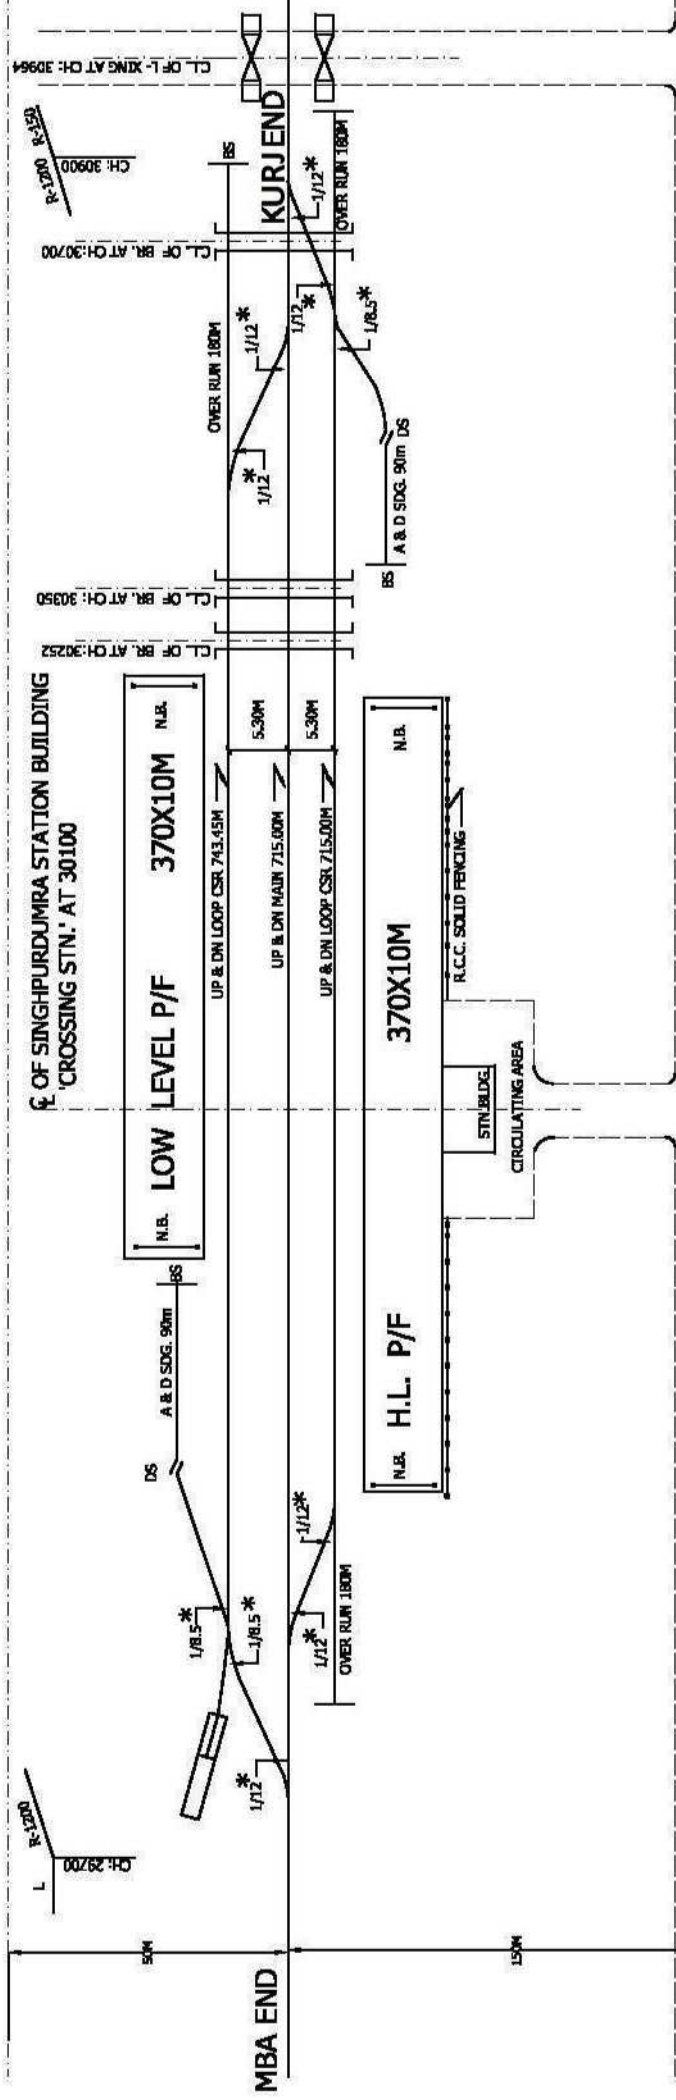

121

NORTH CENTRAL RAILWAY

SINGHPUR DUMRA STATION MINI YARD DIAGRAM

MAHOBA-KHAJURAHO NEW B.G.RAIL LINE

UP DATED UP TO 31.03.2021