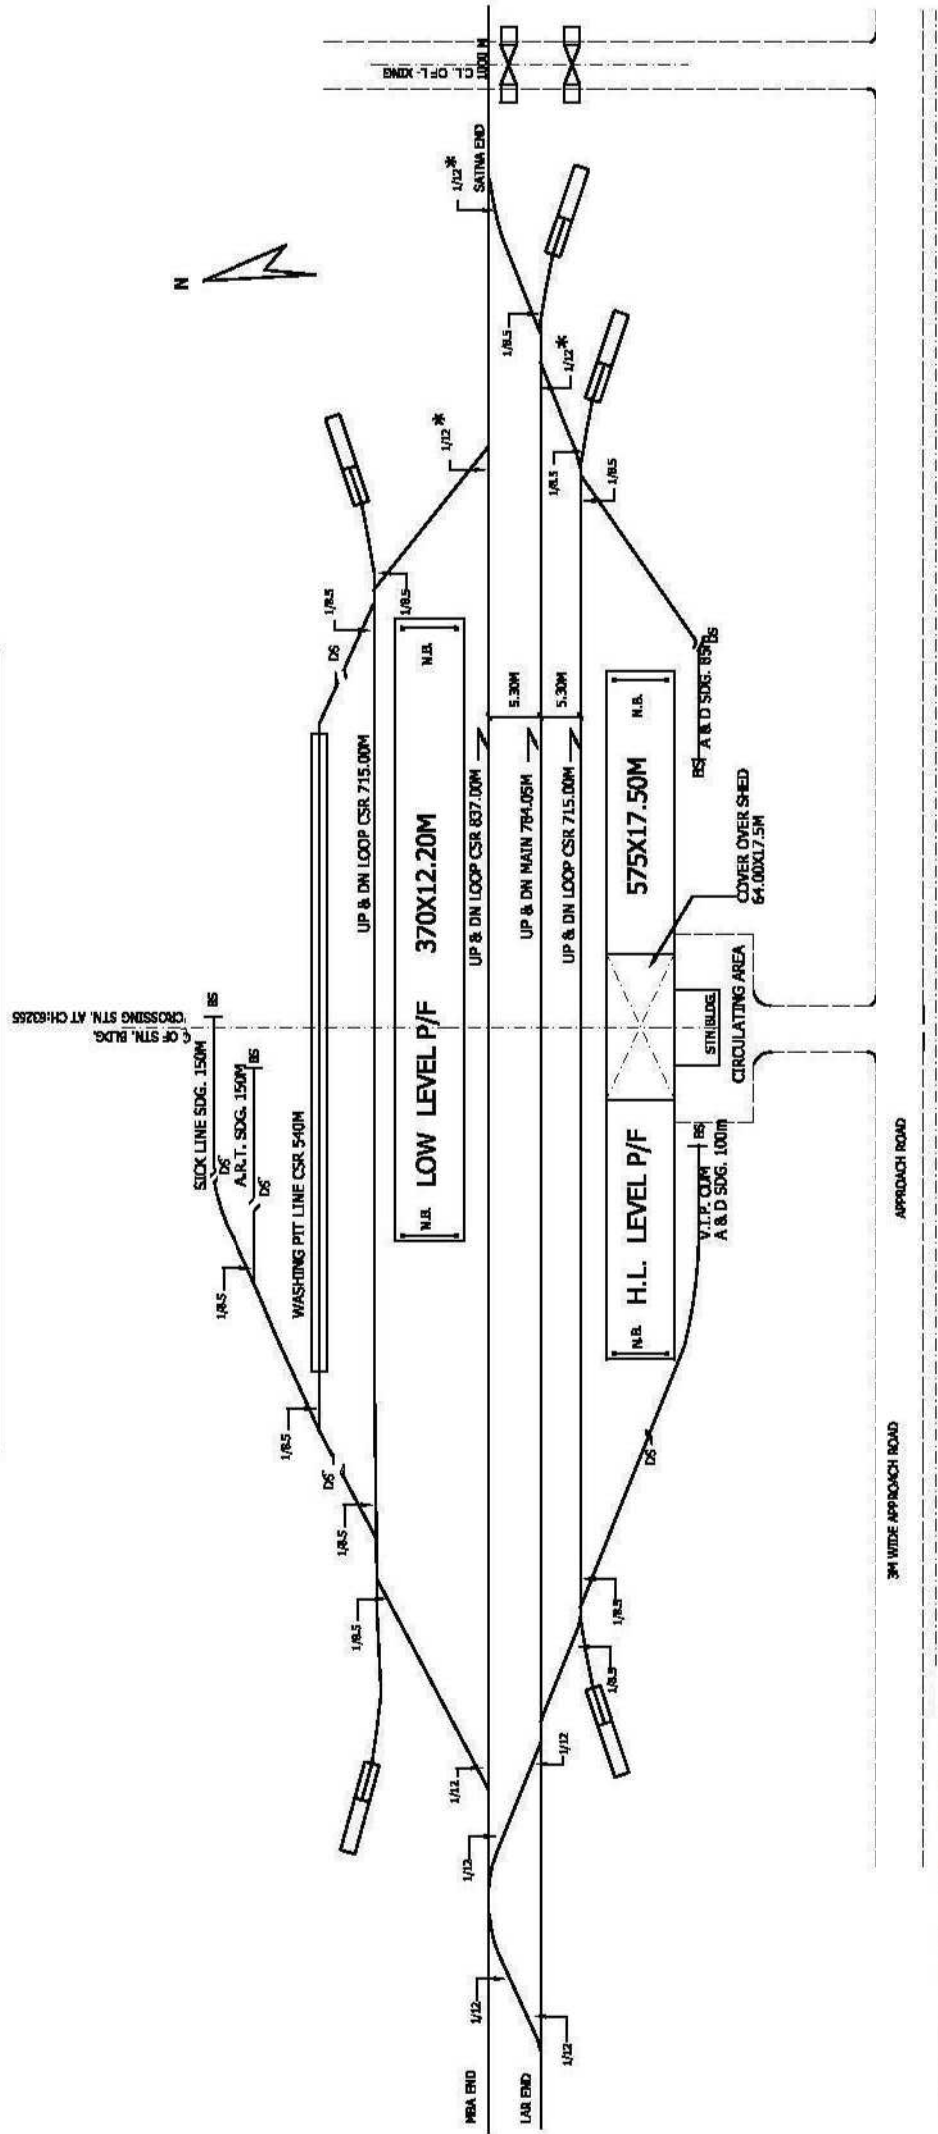

NORTH CENTRAL RAILWAY

KHAJURAHO STATION MINI YARD DIAGRAM

MAHOBA-KHAJURAHO NEW B.G.RAIL LINE

123

31.03.2021

UP DATED UP TO