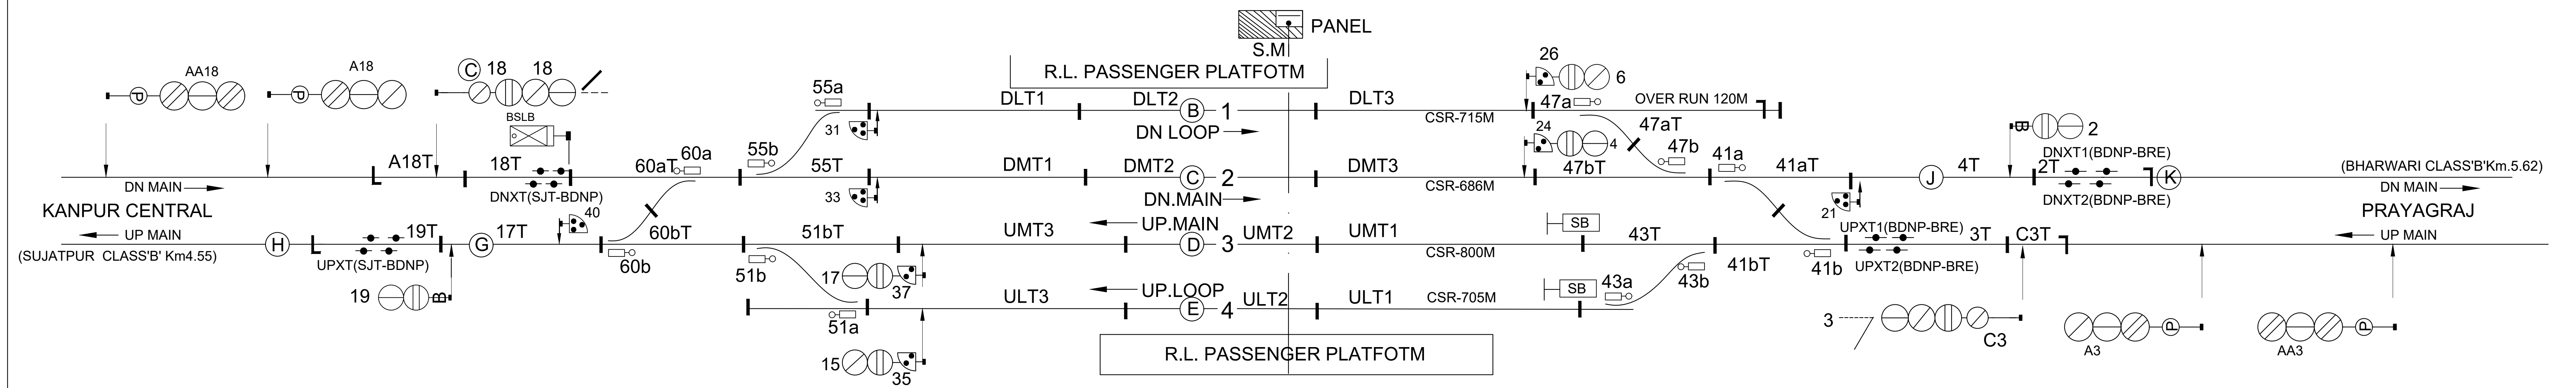

BIDANPUR (EI)

ALD-105

Q OF STATION BUILDING
AT km.868.35

TO SUIT NO:A-3008
ALT-'D' DT-06.06.2016
CLASS-'B'
STD- III