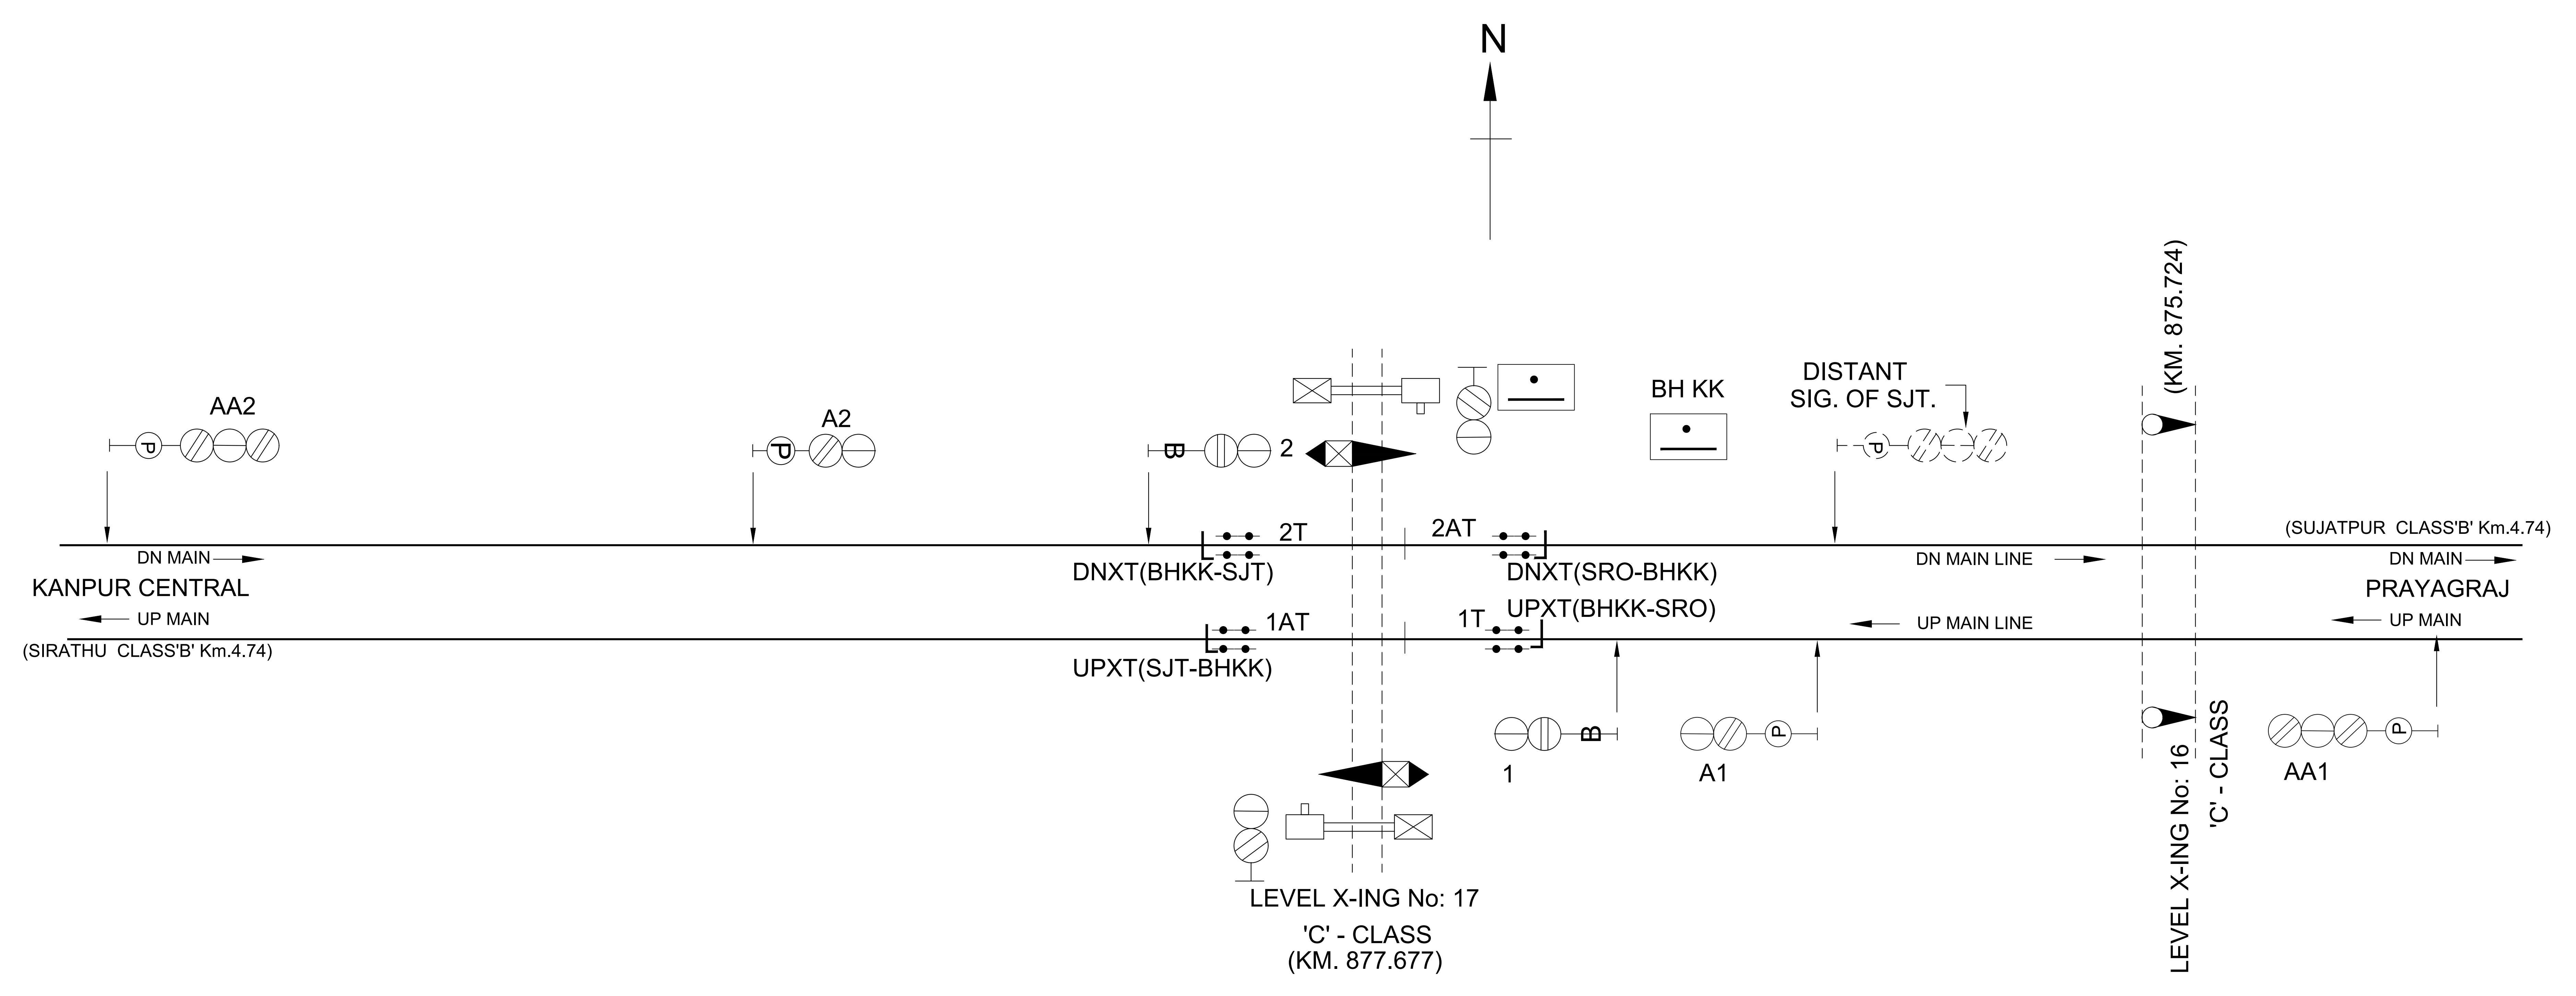

BLOCK HUT 'KK'

ALD- 103

TO SUIT NO-SI-4529
CLASS- 'C'
STD- III