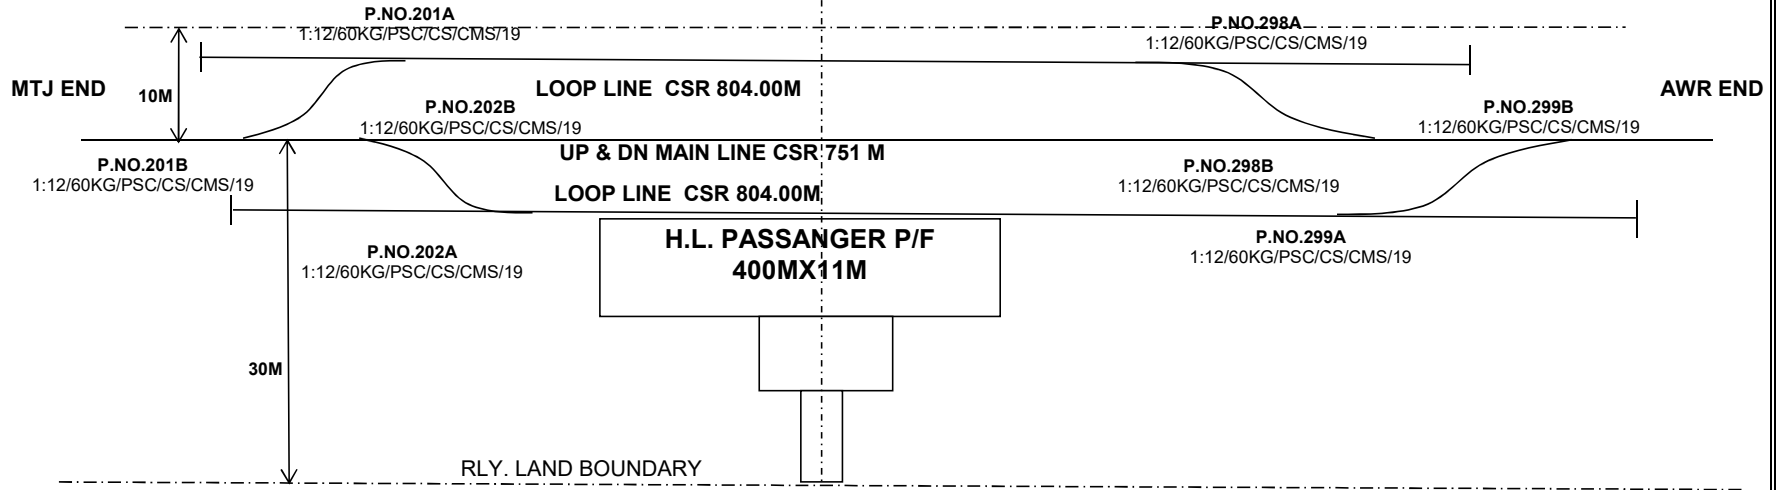

C/L OF STN BLDG. KM 1512.900

RLY. LAND BOUNDARY

NORTH CENTRAL RAILWAY
AGRA DIVISION
MTJ-AWR SECTION
GAZIKA STATION YARD
NOT TO SCALE

UPDATED UPTO 31.03.2021