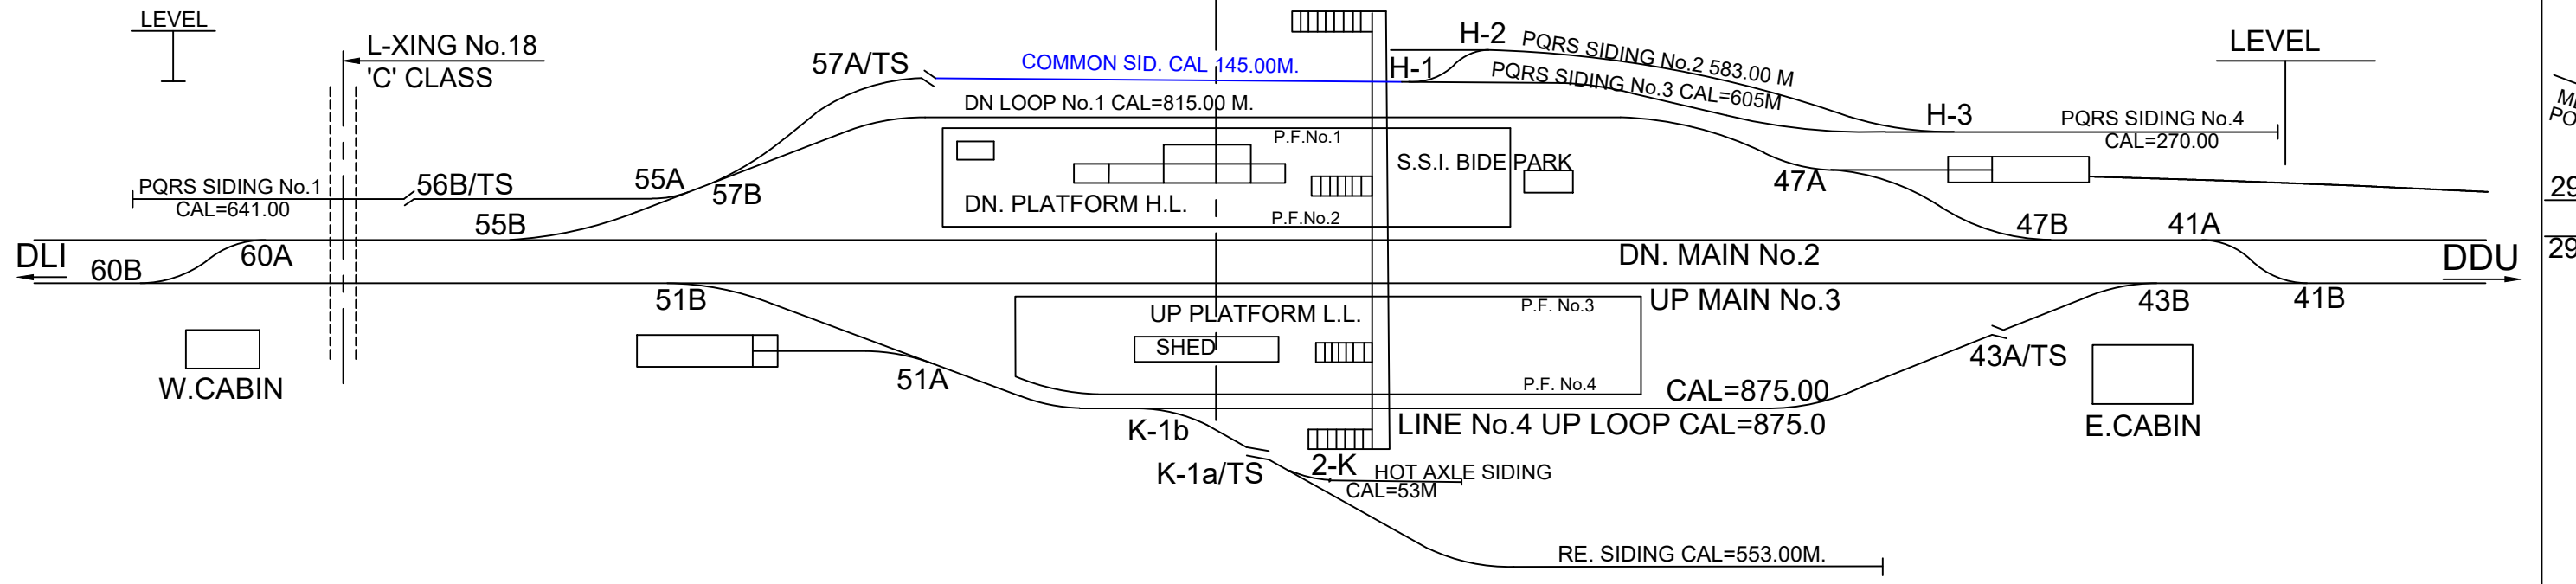

MANDAH ROAD STATION (MNF)

KM. 770.77

NORTH CENTRAL RAILWAY
PRAYAGRAJ DIVISION
DDU - PRYJ SECTION
MANDAH ROAD (MNF) STATION KM.770.77
NOT TO SCALE