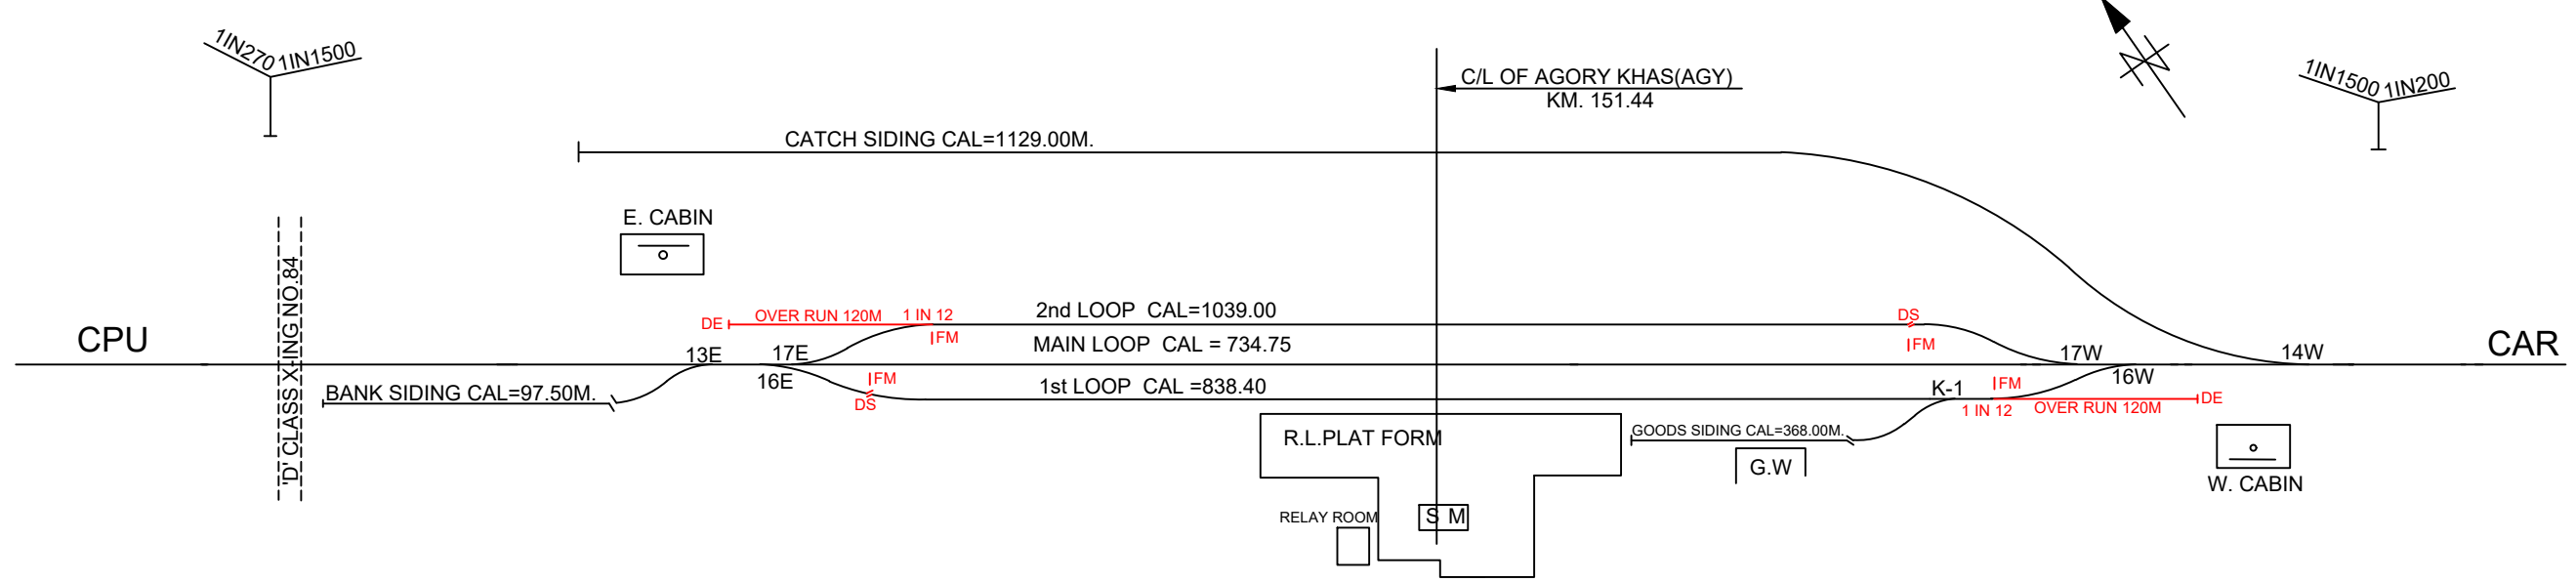

110

NORTH CENTRAL RAILWAY
PRAYAGRAJ DIVISION
CAR - CPU SECTION
AGORY KHAS(AGY) STATION
NOT TO SCALE