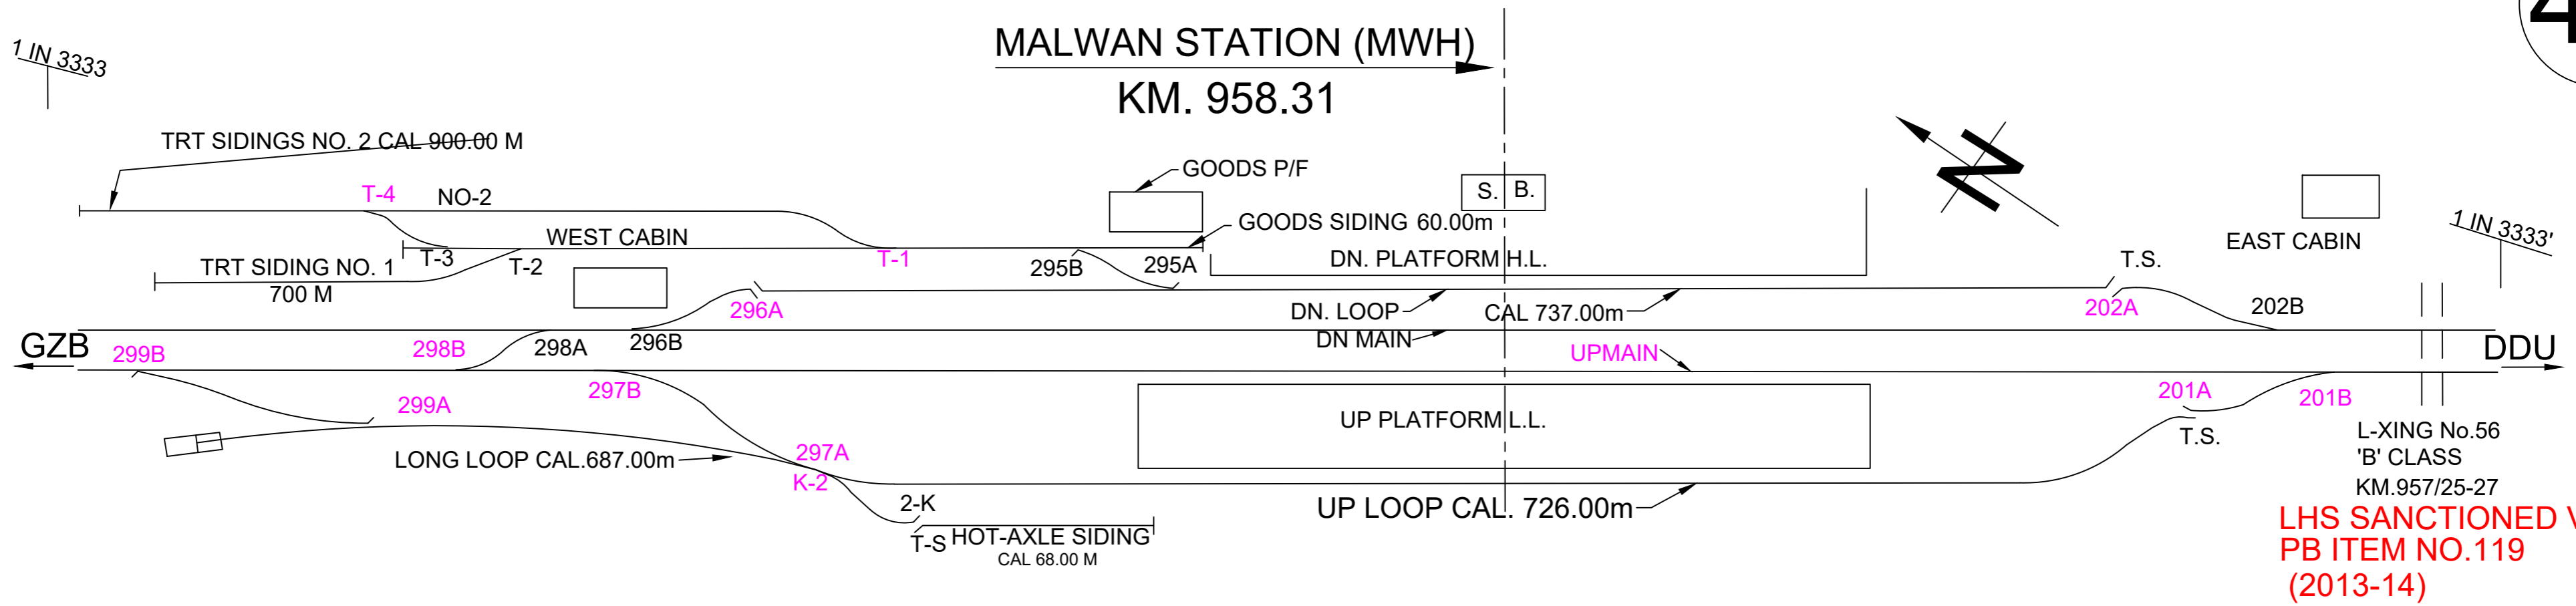

40

LHS SANCTIONED VIDE  
PB ITEM NO.119  
(2013-14)

NORTH CENTRAL RAILWAY
PRAYAGRAJ DIVISION
PRYJ - CNB SECTION
MALWAN (MWH) STATION KM.958.31
NOT TO SCALE