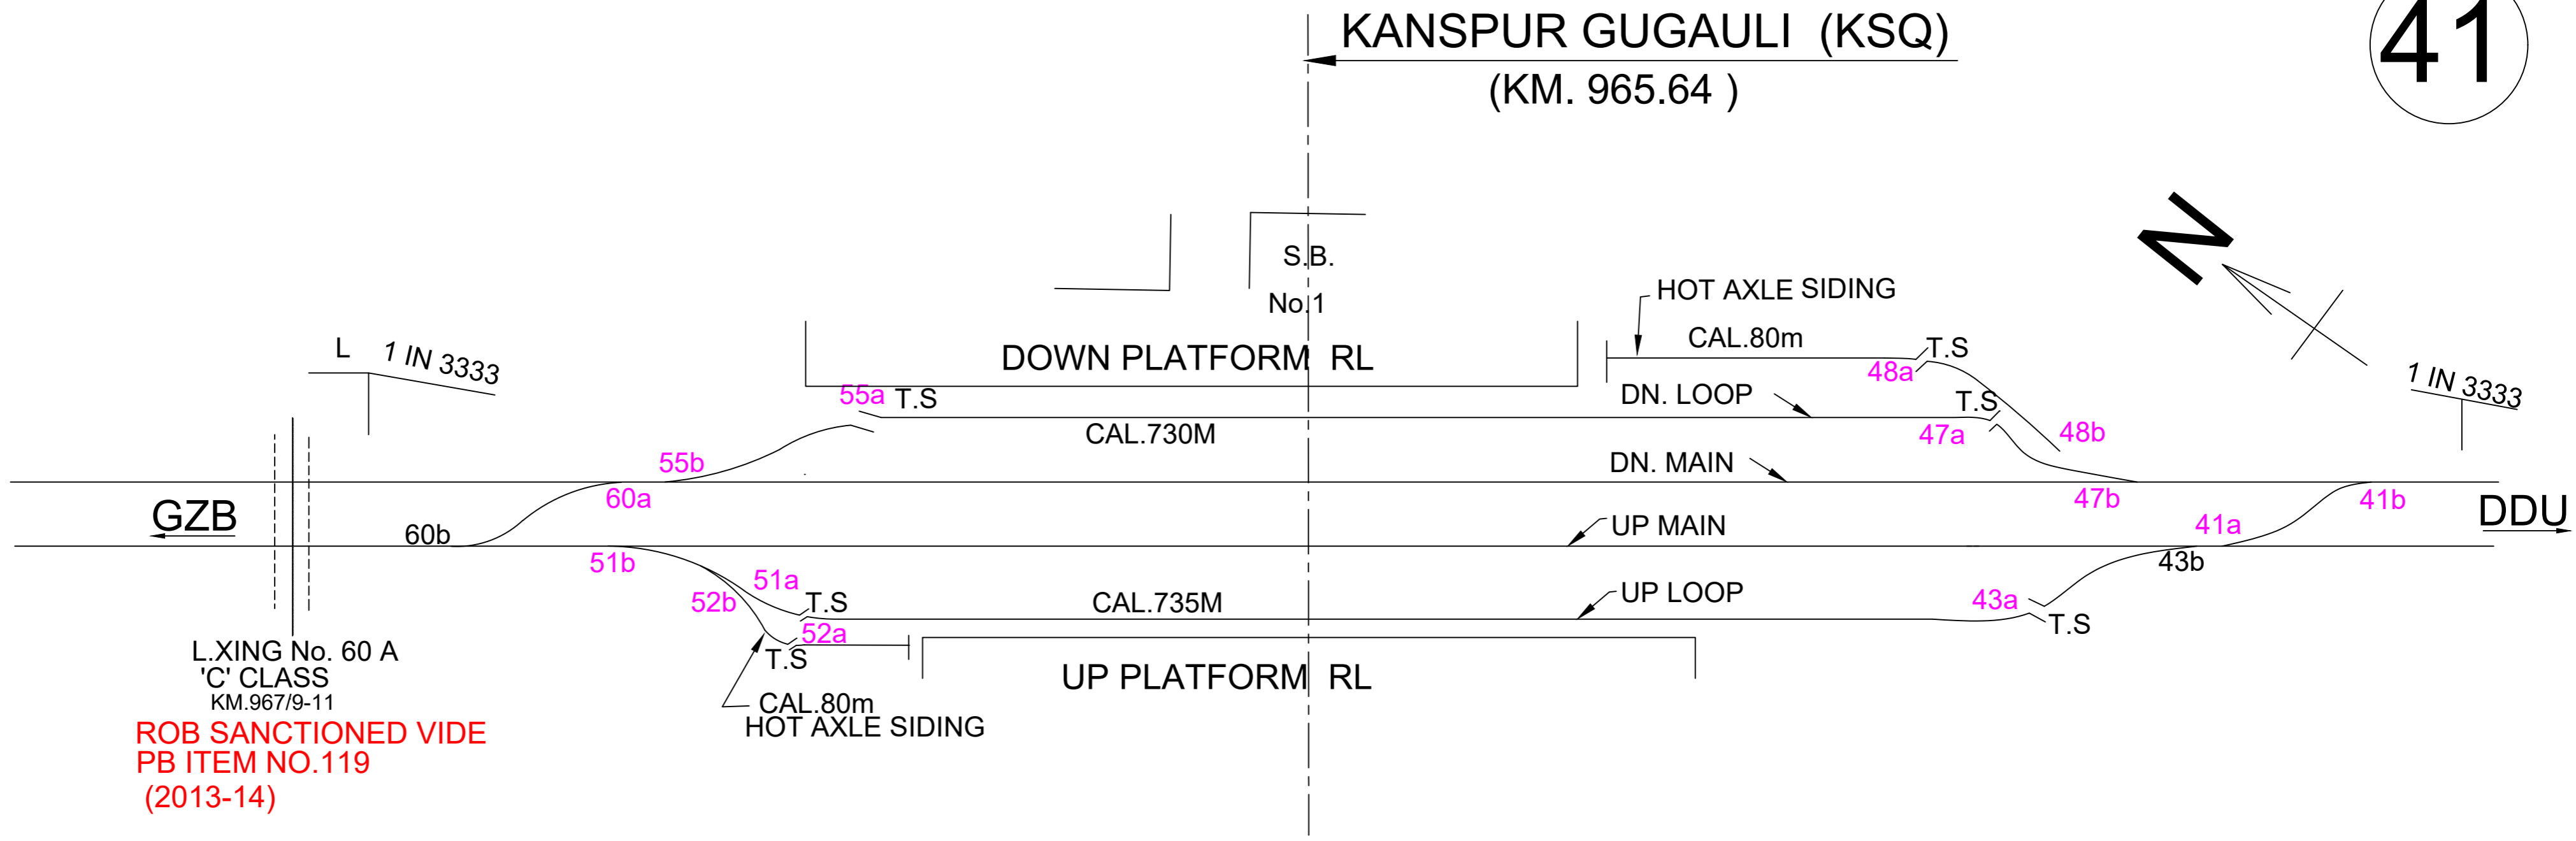

41

KANSPUR GUGAULI (KSQ)  
(KM. 965.64)

L.XING No. 60 A  
'C' CLASS  
KM.967/9-11  
**ROB SANCTIONED VIDE  
PB ITEM NO.119  
(2013-14)**

NORTH CENTRAL RAILWAY
PRAYAGRAJ DIVISION
PRYJ - CNB SECTION
KANSPUR GAGAULI (KSQ) STATION KM. 965.64
NOT TO SCALE