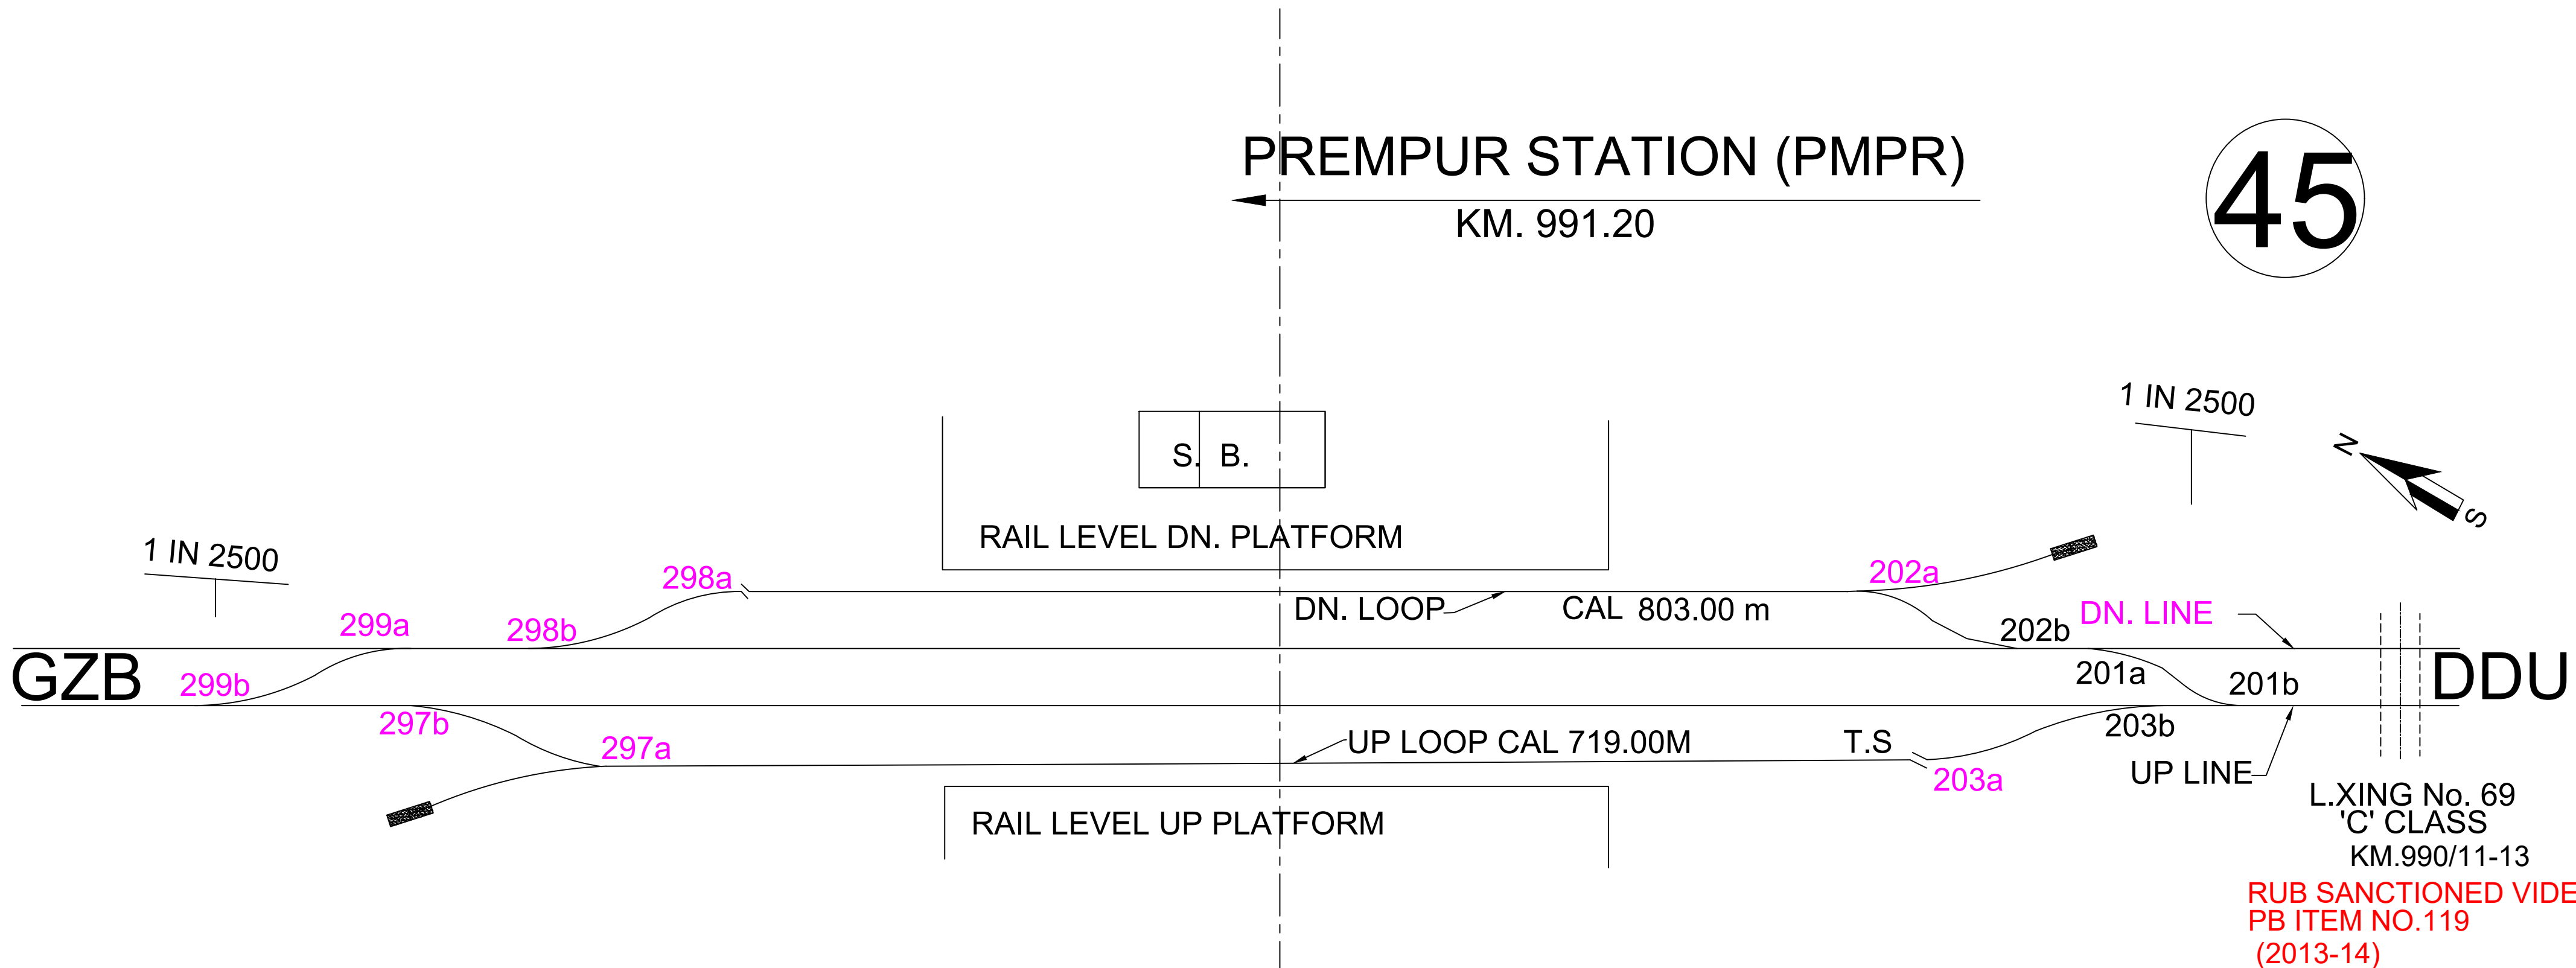

PREMPUR STATION (PMPR)

KM. 991.20

45

NORTH CENTRAL RAILWAY
PRAYAGRAJ DIVISION
PRYJ - CNB SECTION
PREMPUR (PMPR) STATION KM. 991.20
NOT TO SCALE