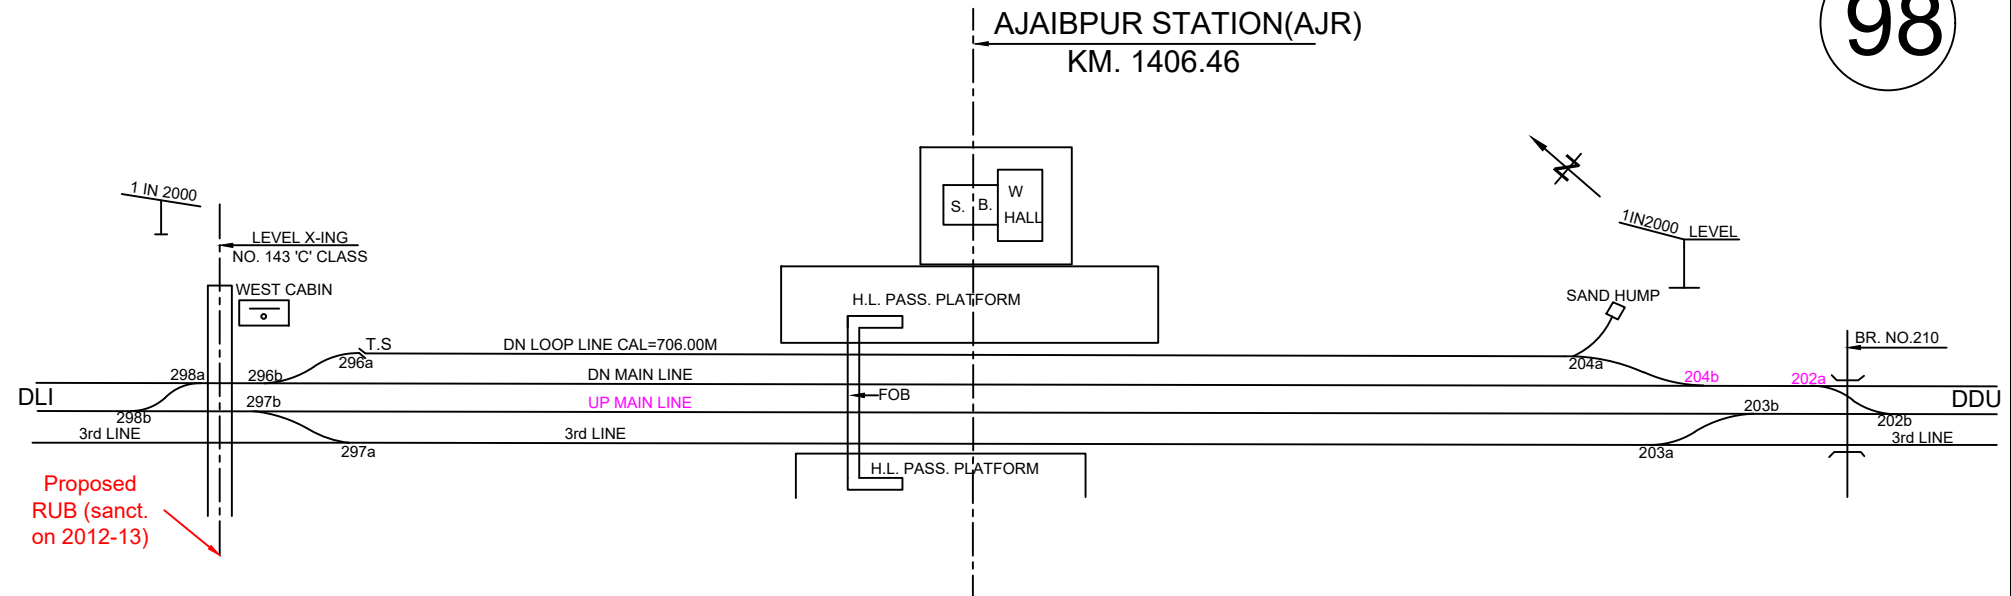

AJAIBPUR STATION(AJR)
KM. 1406.46

Proposed RUB (sanct. on 2012-13)

NORTH CENTRAL RAILWAY
PRAYAGRAJ DIVISION
TDL - GZB SECTION
AJAIBPUR (AJR) STATION KM.1406.46
NOT TO SCALE