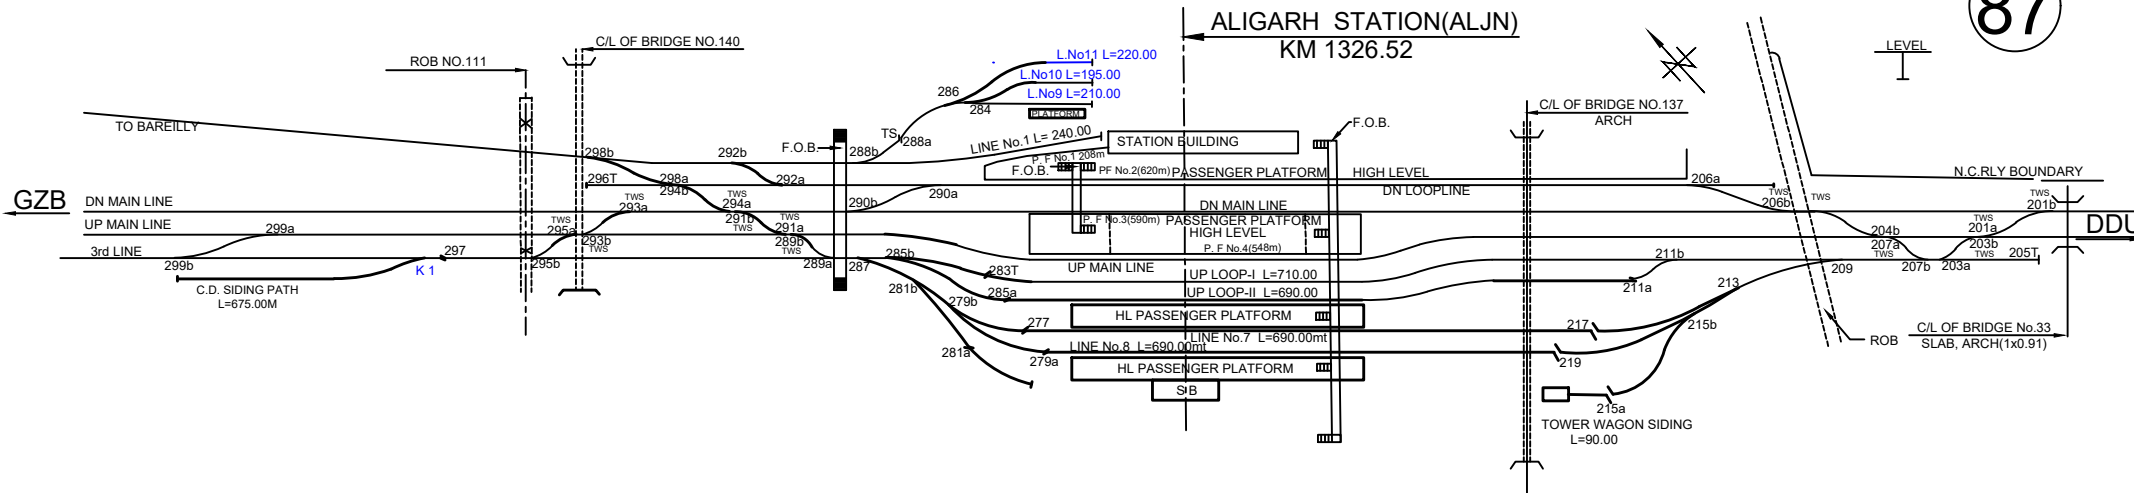

87

NORTH CENTRAL RAILWAY
PRAYAGRAJ DIVISION
TDL - GZB SECTION
ALIGARH (ALJN) STATION KM.1326.52
NOT TO SCALE