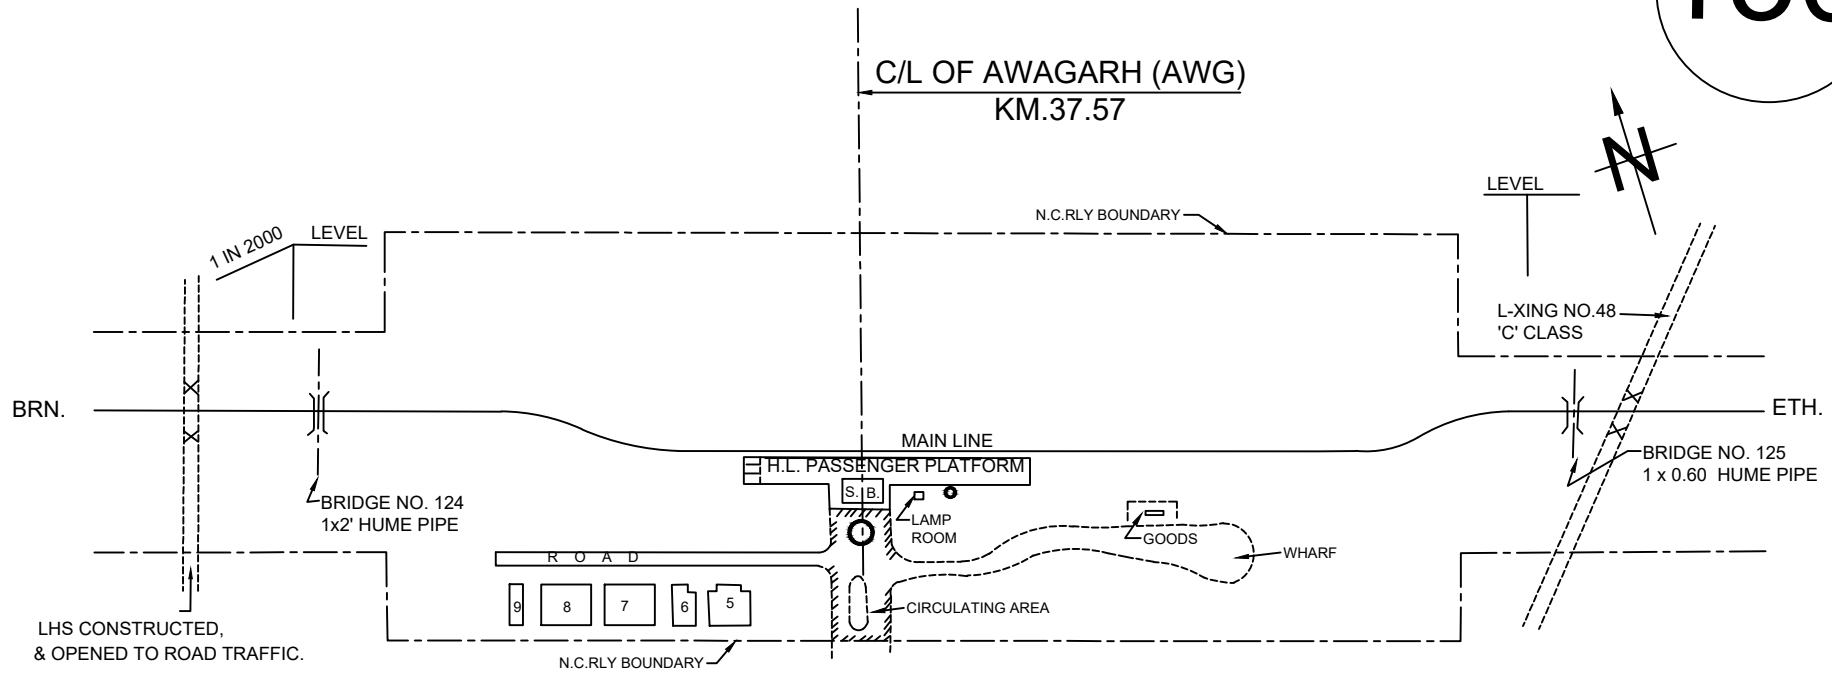

130

NORTH CENTRAL RAILWAY
PRAYAGRAJ DIVISION
BRN - ETH SECTION
AWAGARH (AWG) STATION KM.37.57
NOT TO SCALE