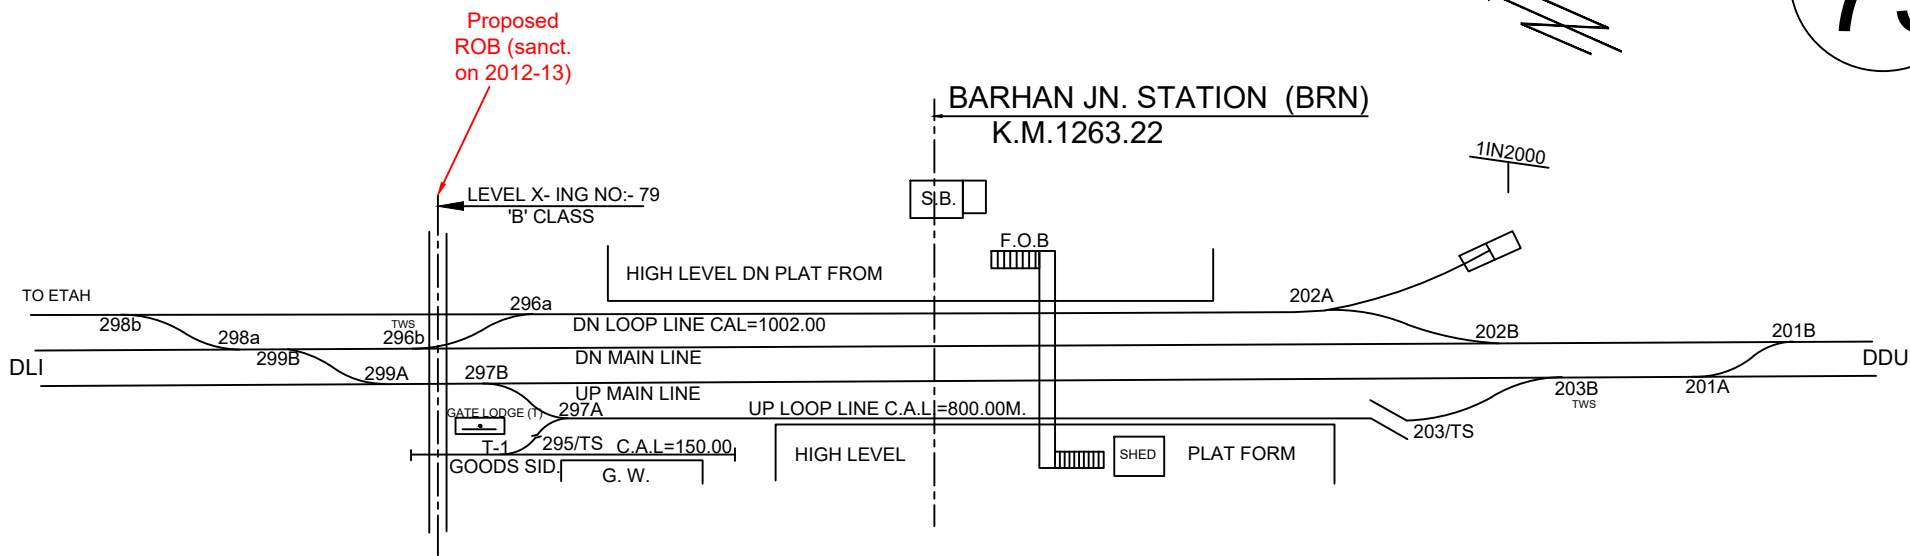

79

NORTH CENTRAL RAILWAY
PRAYAGRAJ DIVISION
TDL - GZB SECTION
BARHAN (BRN) STATION KM.1263.22
NOT TO SCALE