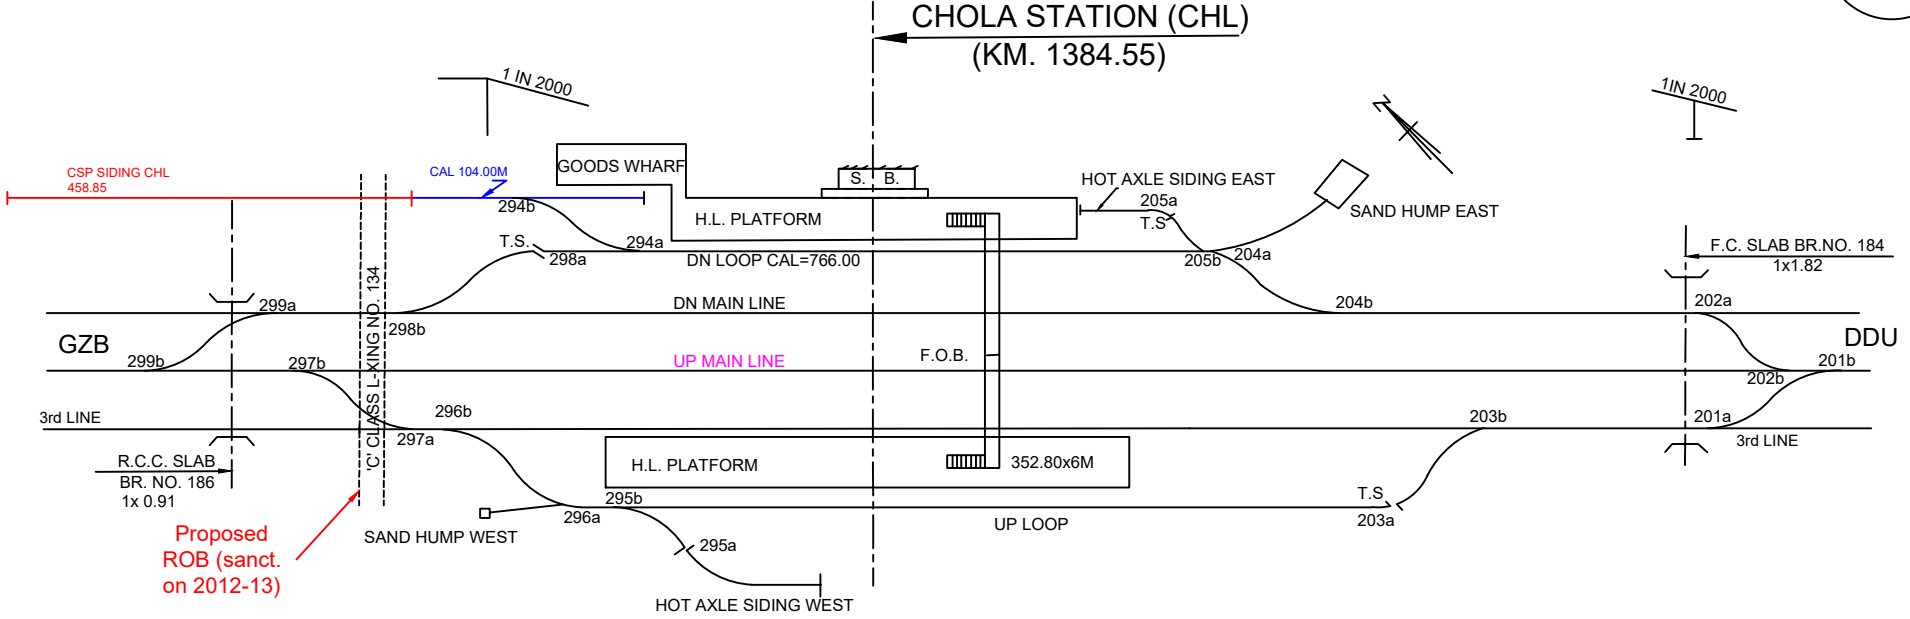

CHOLA STATION (CHL)  
(KM. 1384.55)

|                                   |
|-----------------------------------|
| NORTH CENTRAL RAILWAY             |
| PRAYAGRAJ DIVISION                |
| TDL - GZB SECTION                 |
| CHOLA (CHL) STATION<br>KM.1384.55 |
| NOT TO SCALE                      |