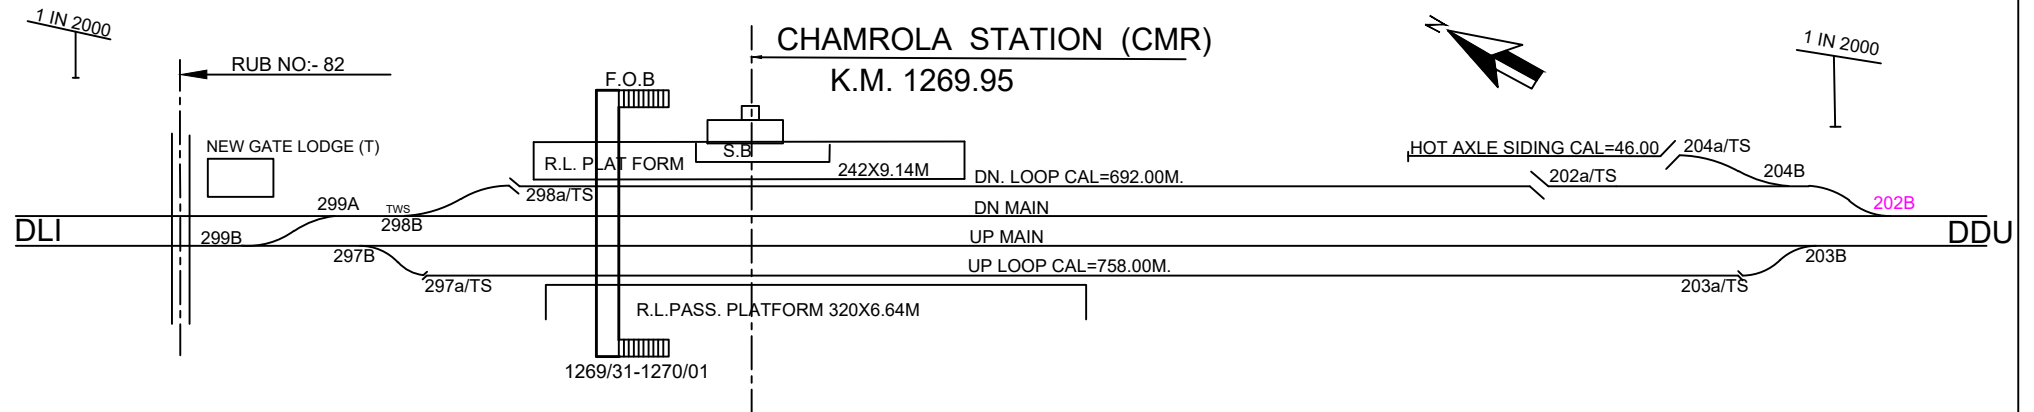

80

NORTH CENTRAL RAILWAY
PRAYAGRAJ DIVISION
TDL - GZB SECTION
CHAMROLA (GMR) STATION KM.1269.95
NOT TO SCALE