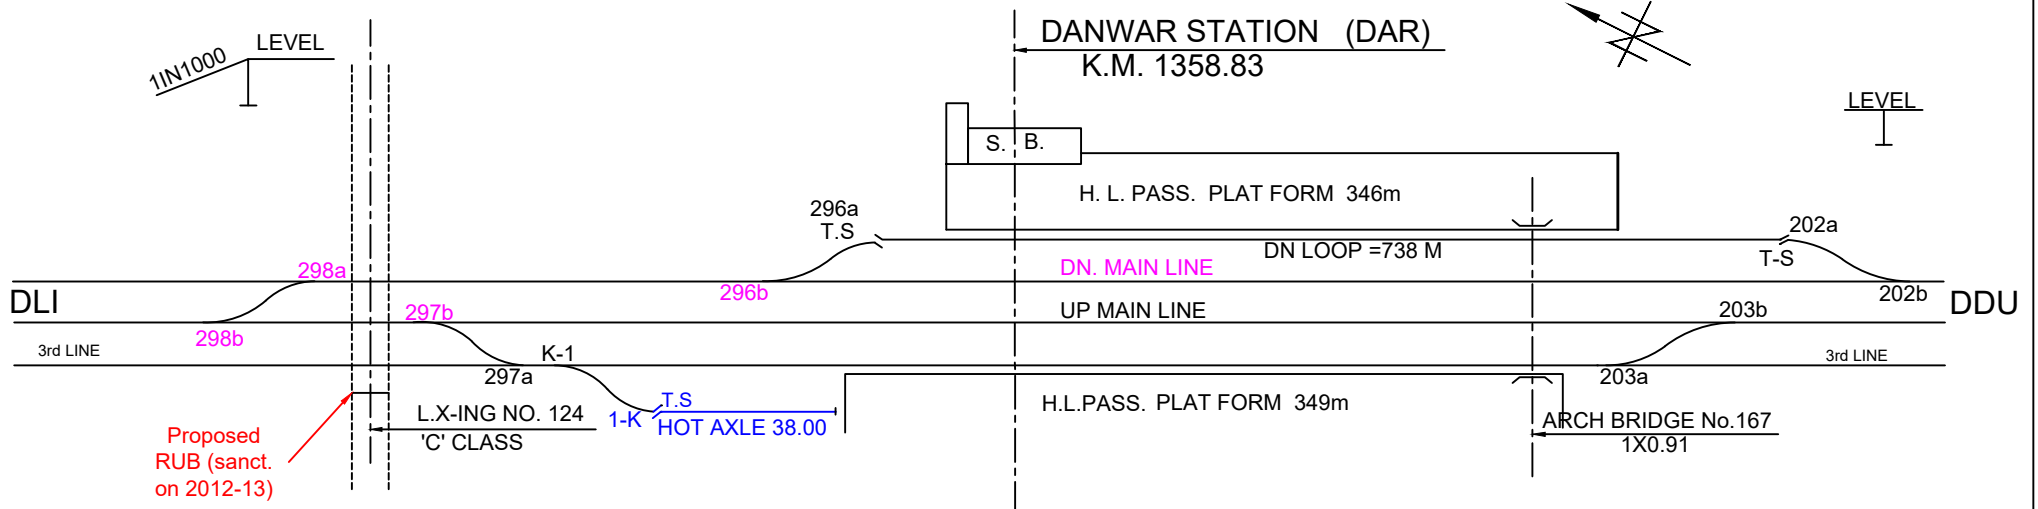

91

NORTH CENTRAL RAILWAY
PRAYAGRAJ DIVISION
TDL - GZB SECTION
DANWAR (DAR) STATION K.M.1358.83
NOT TO SCALE