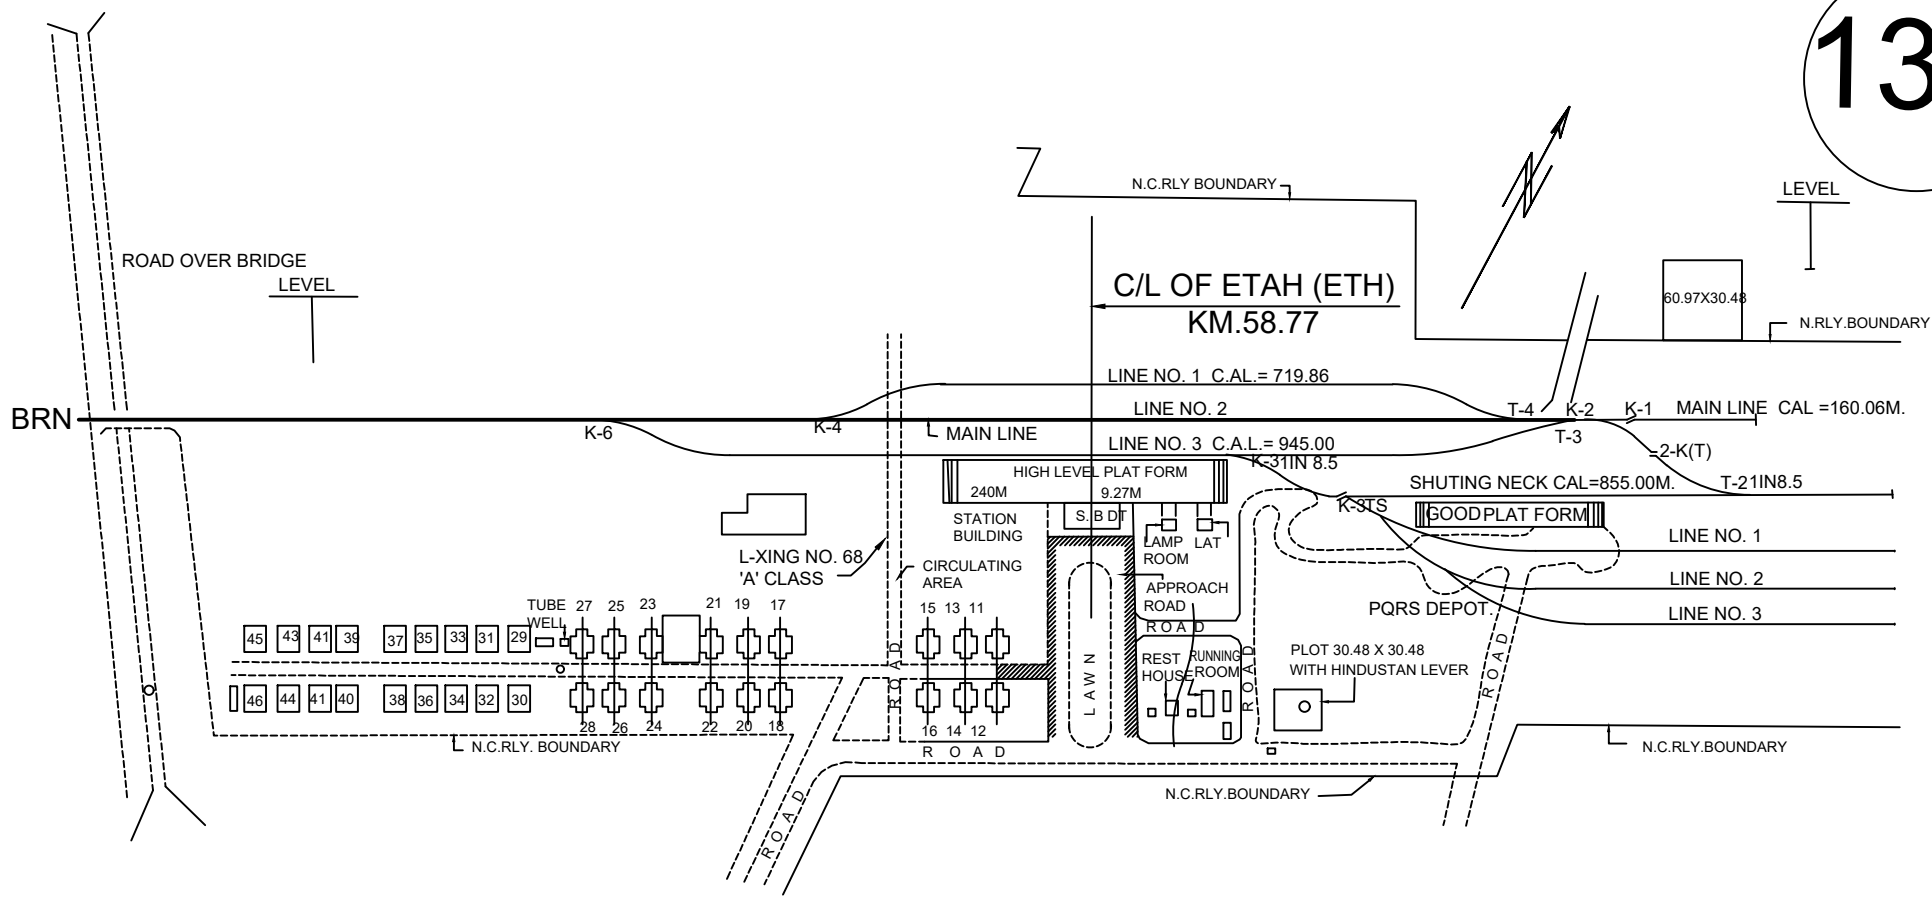

133

NORTH CENTRAL RAILWAY
PRAYAGRAJ DIVISION
BRN - ETH SECTION
ETHA (ETH) STATION KM.58.77
NOT TO SCALE