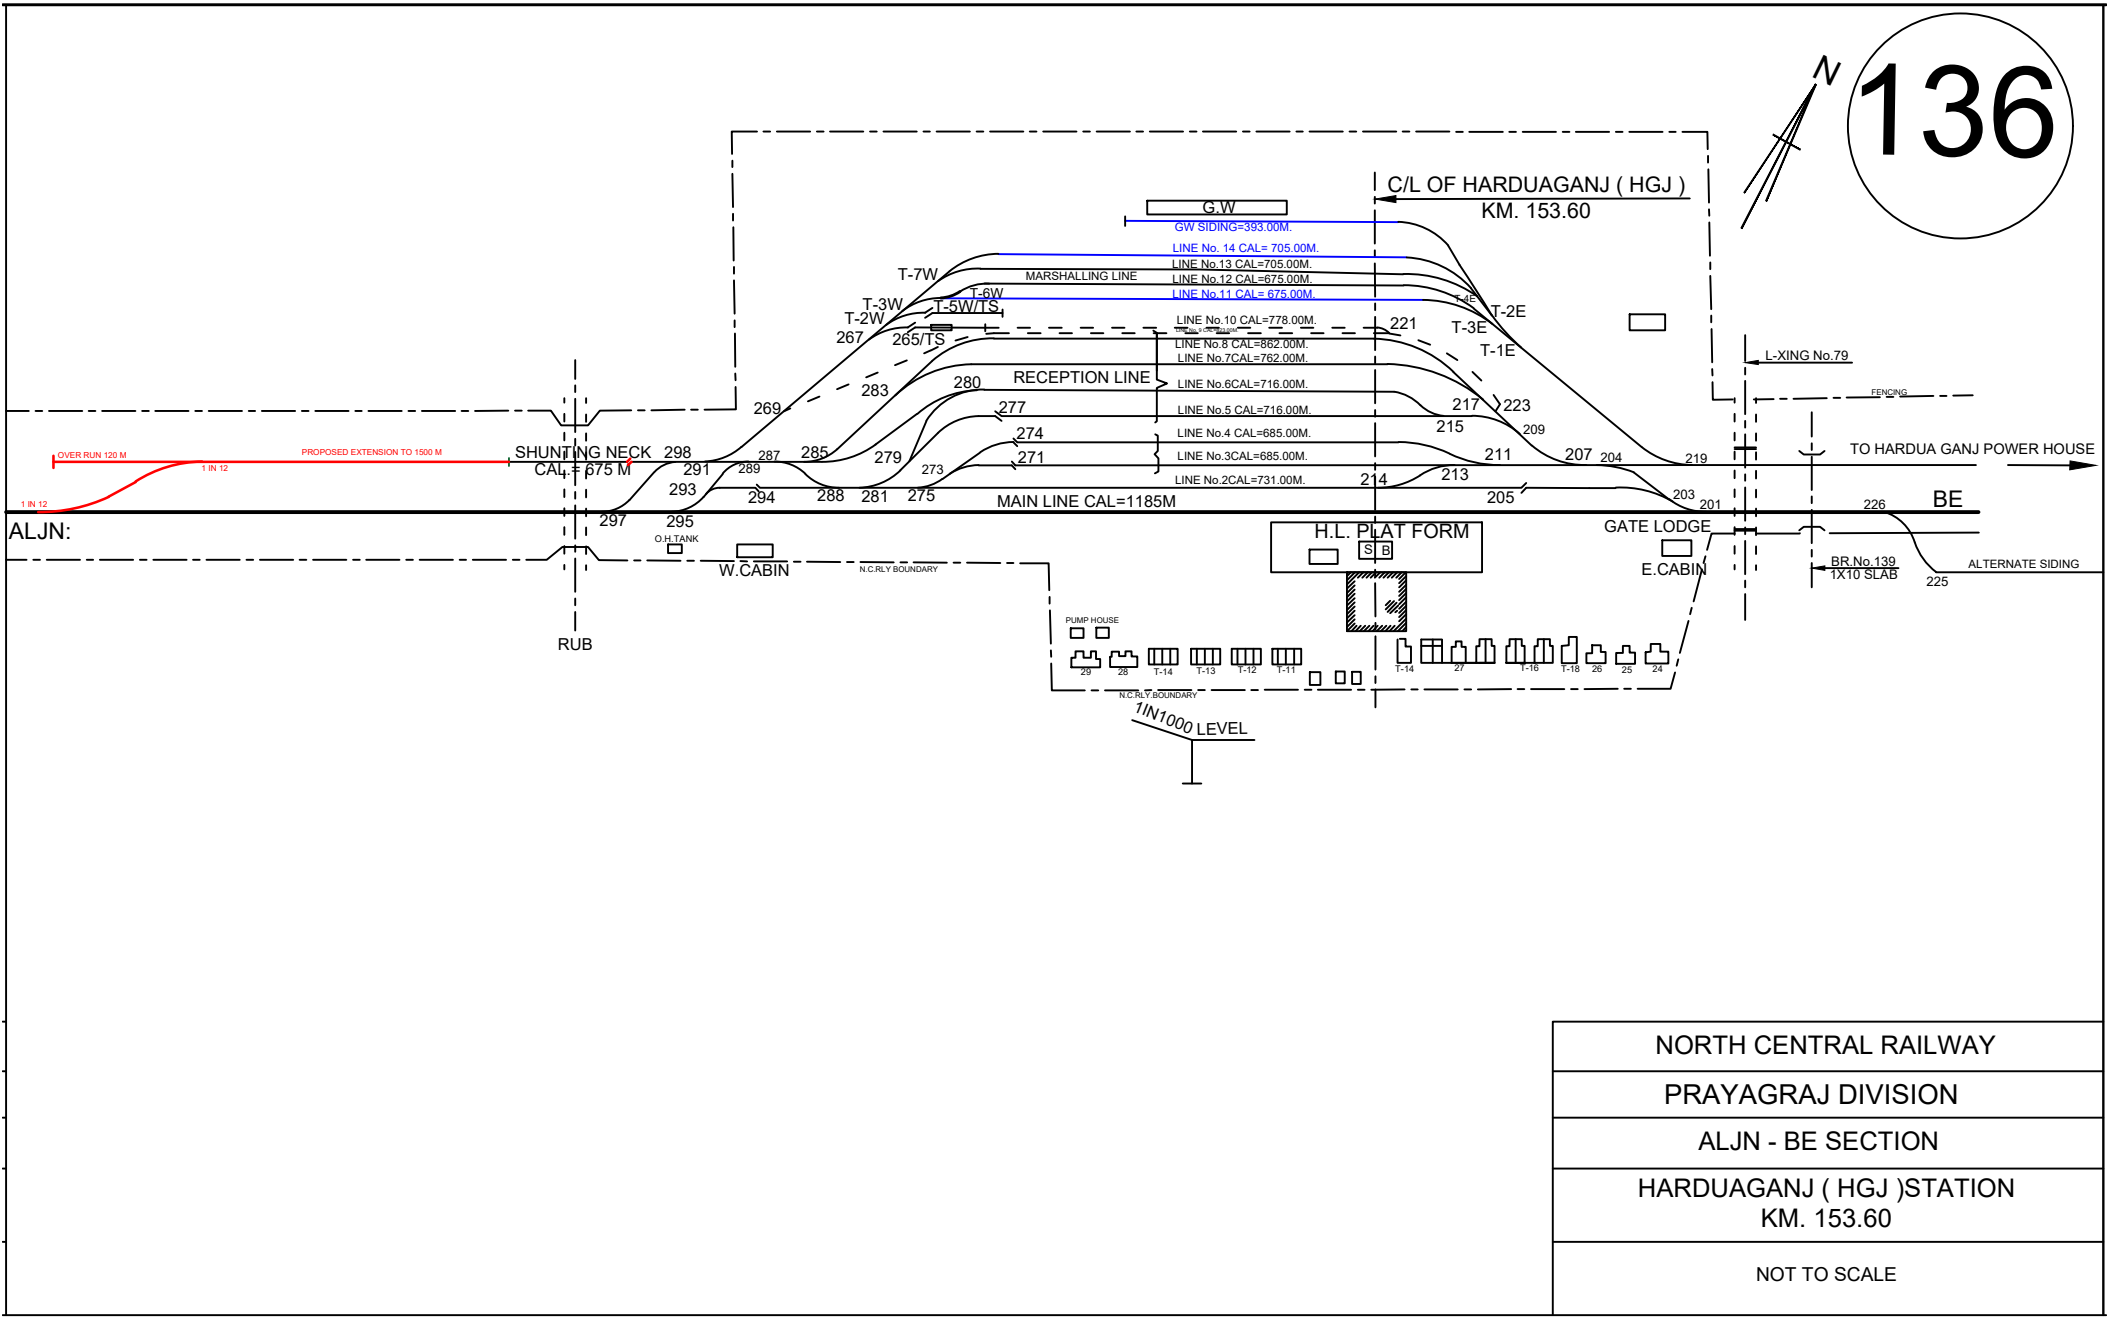

136

NORTH CENTRAL RAILWAY
PRAYAGRAJ DIVISION
ALJN - BE SECTION
HARDUAGANJ ( HGJ )STATION KM. 153.60
NOT TO SCALE