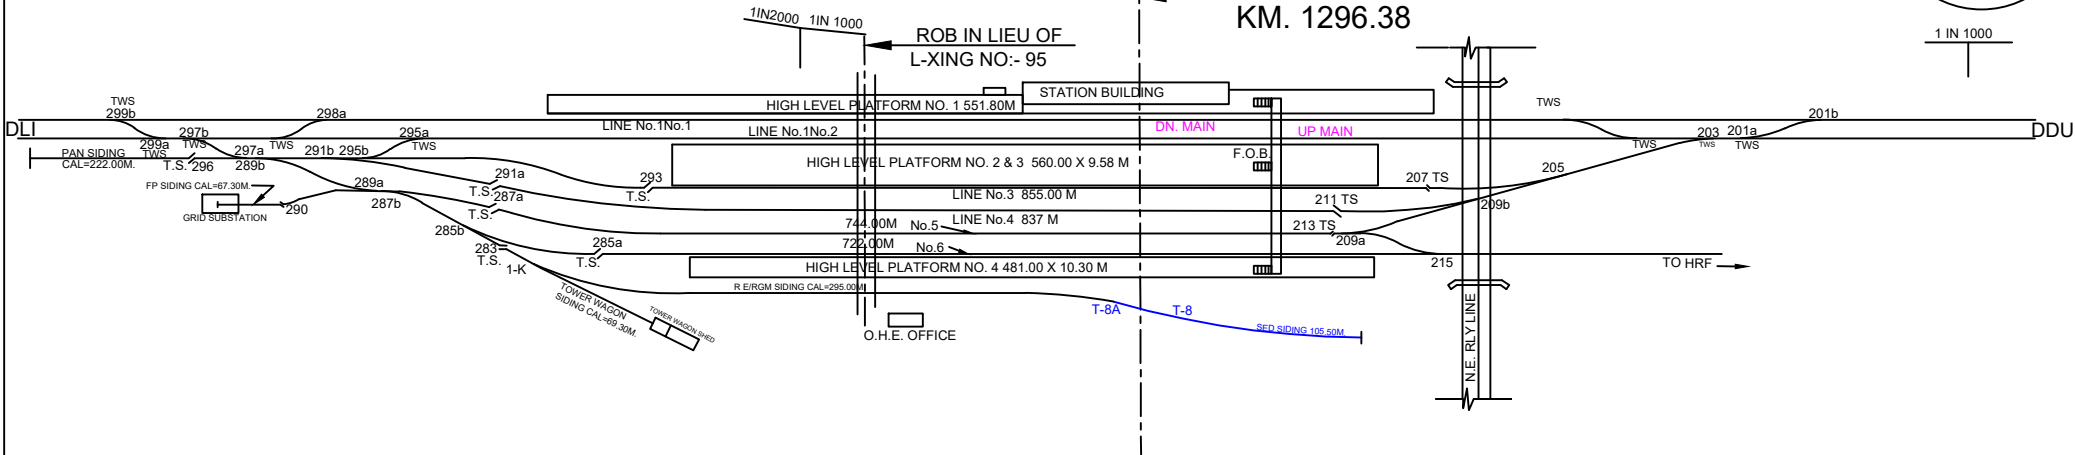

83

C/L OF HATHRAS JN. STATION (HRS)

KM. 1296.38

1 IN 1000

1 IN 2000 1 IN 1000

ROB IN LIEU OF
L-XING NO:- 95

| |
|-------------------------------------|
| NORTH CENTRAL RAILWAY |
| PRAYAGRAJ DIVISION |
| TDL - GZB SECTION |
| HATHRAS (HRS) STATION KM.1296.38 |
| NOT TO SCALE |