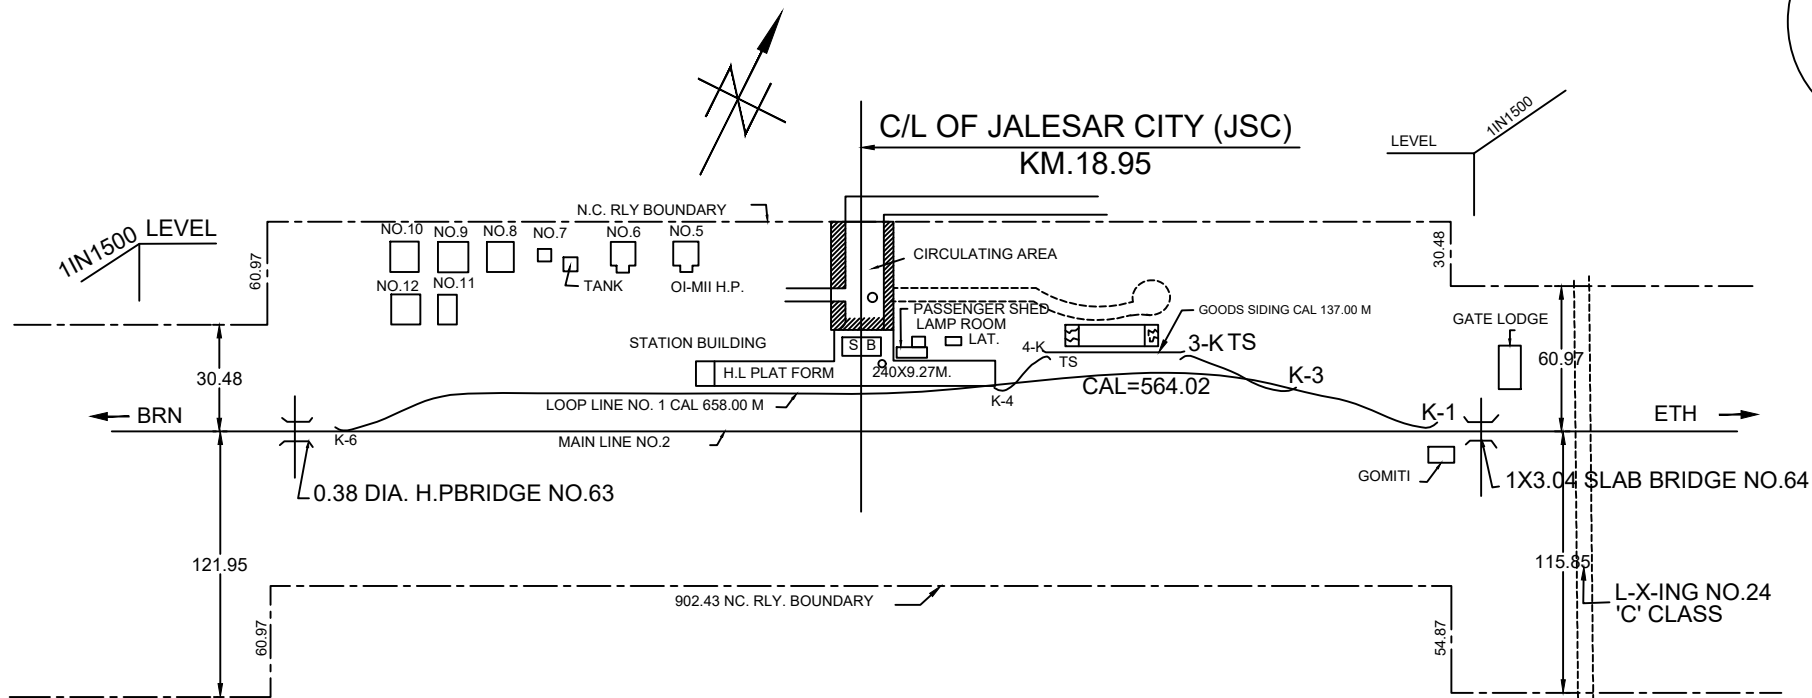

128

NORTH CENTRAL RAILWAY

PRAYAGRAJ DIVISION

BRN - ETH SECTION

JALESAR CITY (JSC) STATION
KM.18.95

NOT TO SCALE