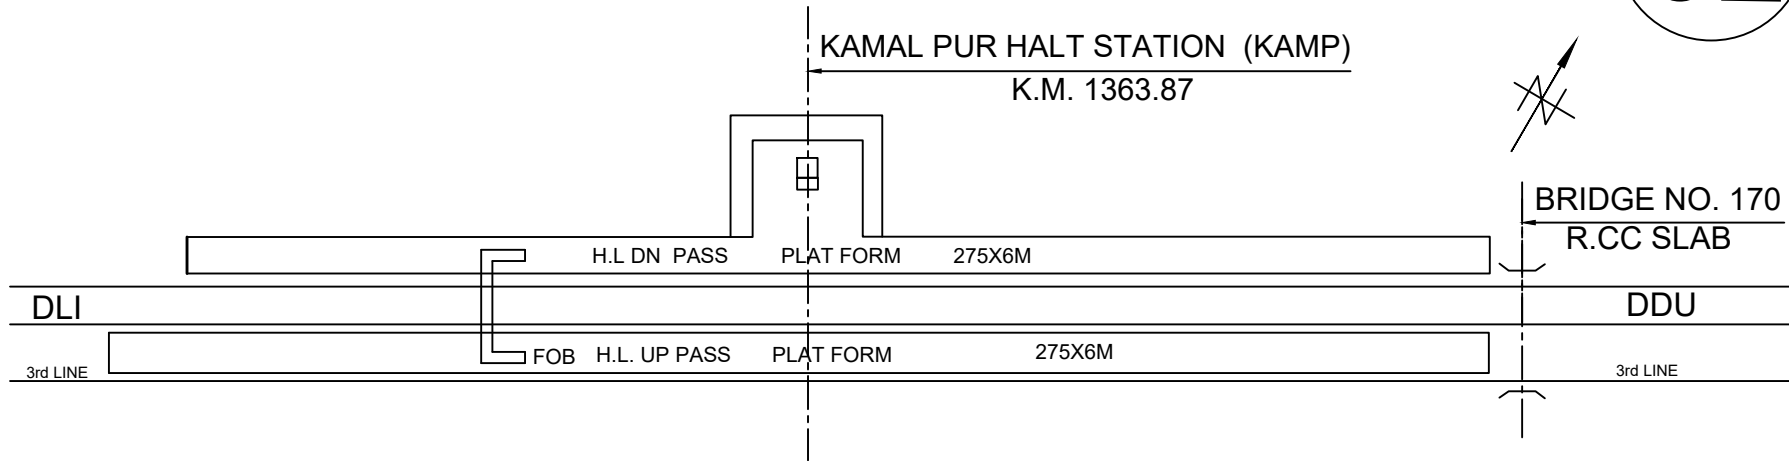

92

NORTH CENTRAL RAILWAY
PRAYAGRAJ DIVISION
TDL - GZB SECTION
KAMALPUR HALT (KAMP) STATION KM.1363.87
NOT TO SCALE