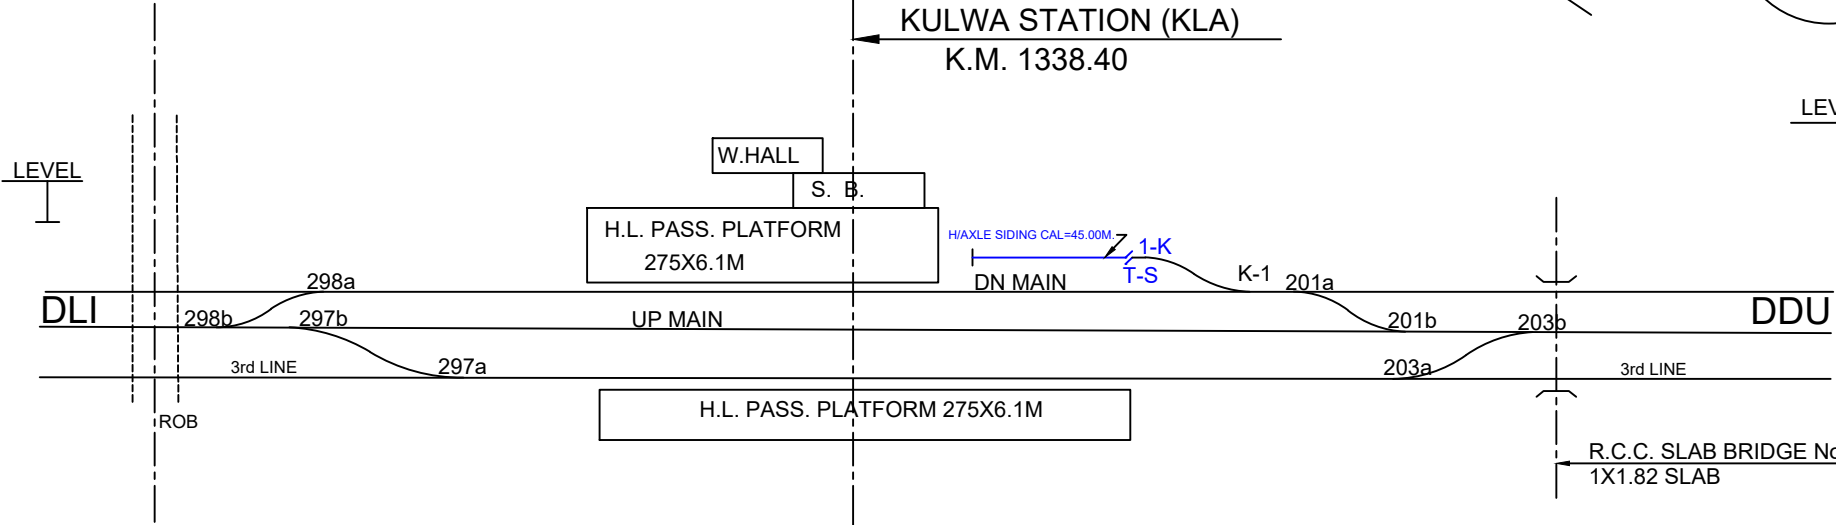

89

KULWA STATION (KLA)  
K.M. 1338.40

LEVEL

NORTH CENTRAL RAILWAY
PRAYAGRAJ DIVISION
TDL - GZB SECTION
KULWA (KLA) STATION KM.1338.40
NOT TO SCALE