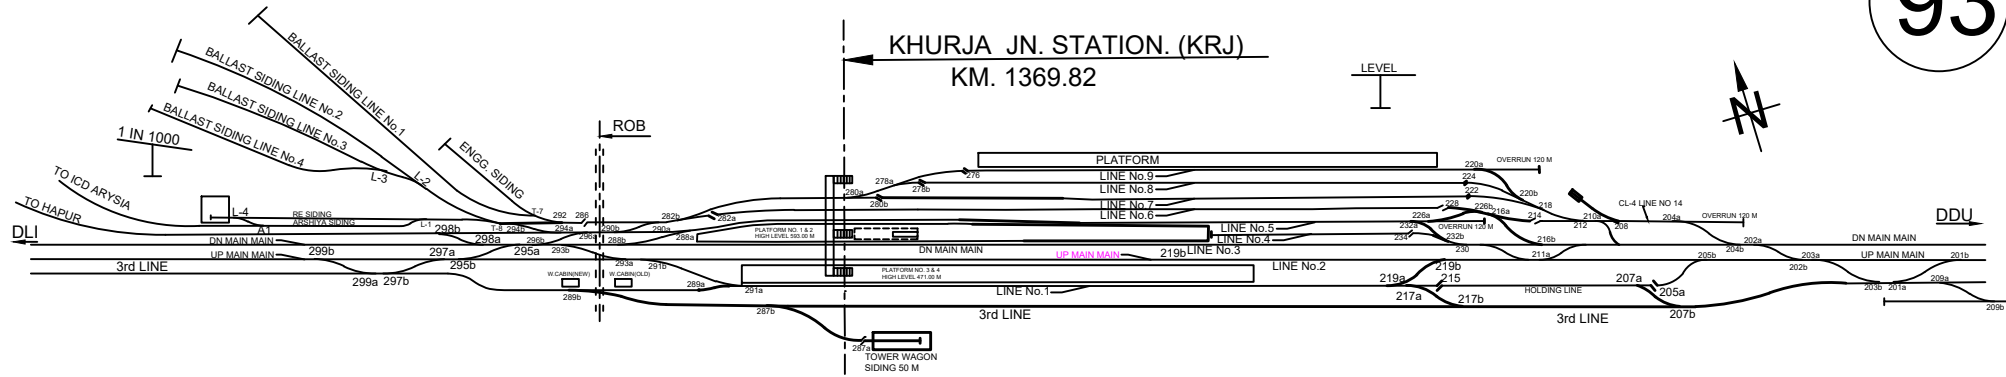

93

NORTH CENTRAL RAILWAY
PRAYAGRAJ DIVISION
TDL - GZB SECTION
KHURJA (KRJ) STATION KM. 1369.82
NOT TO SCALE