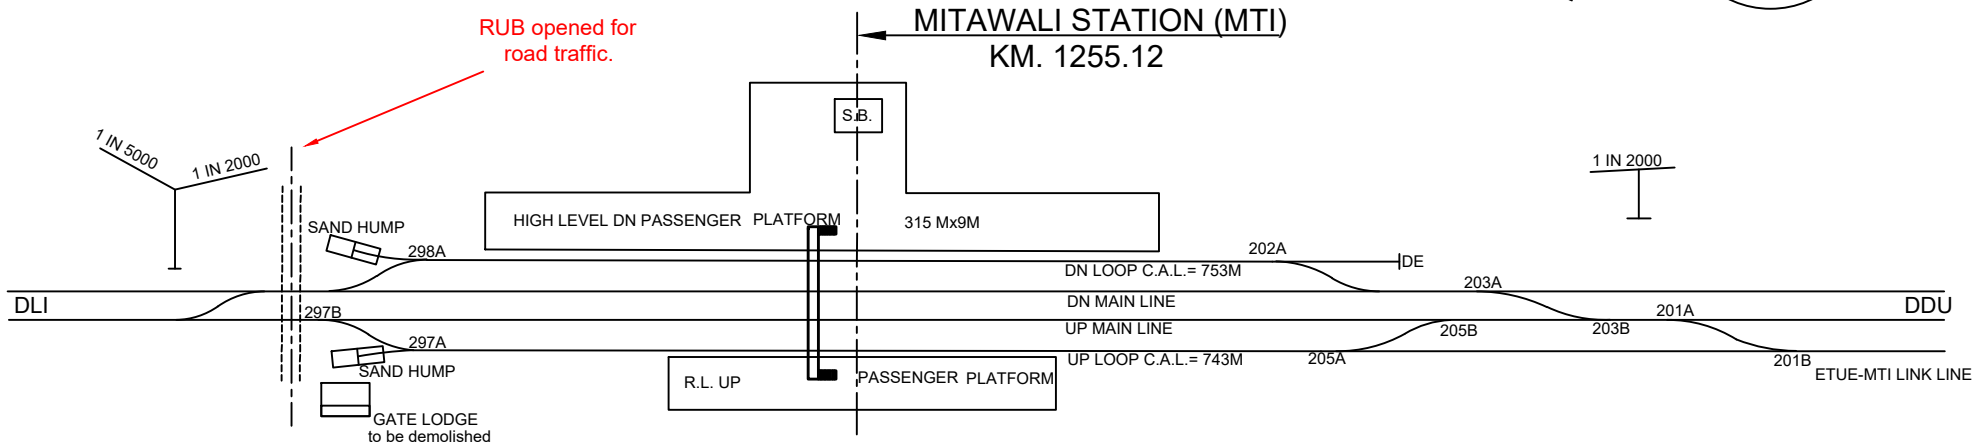

78

NORTH CENTRAL RAILWAY
PRAYAGRAJ DIVISION
TDL - GZB SECTION
MITAWALI (MTI) STATION KM.1255.12
NOT TO SCALE