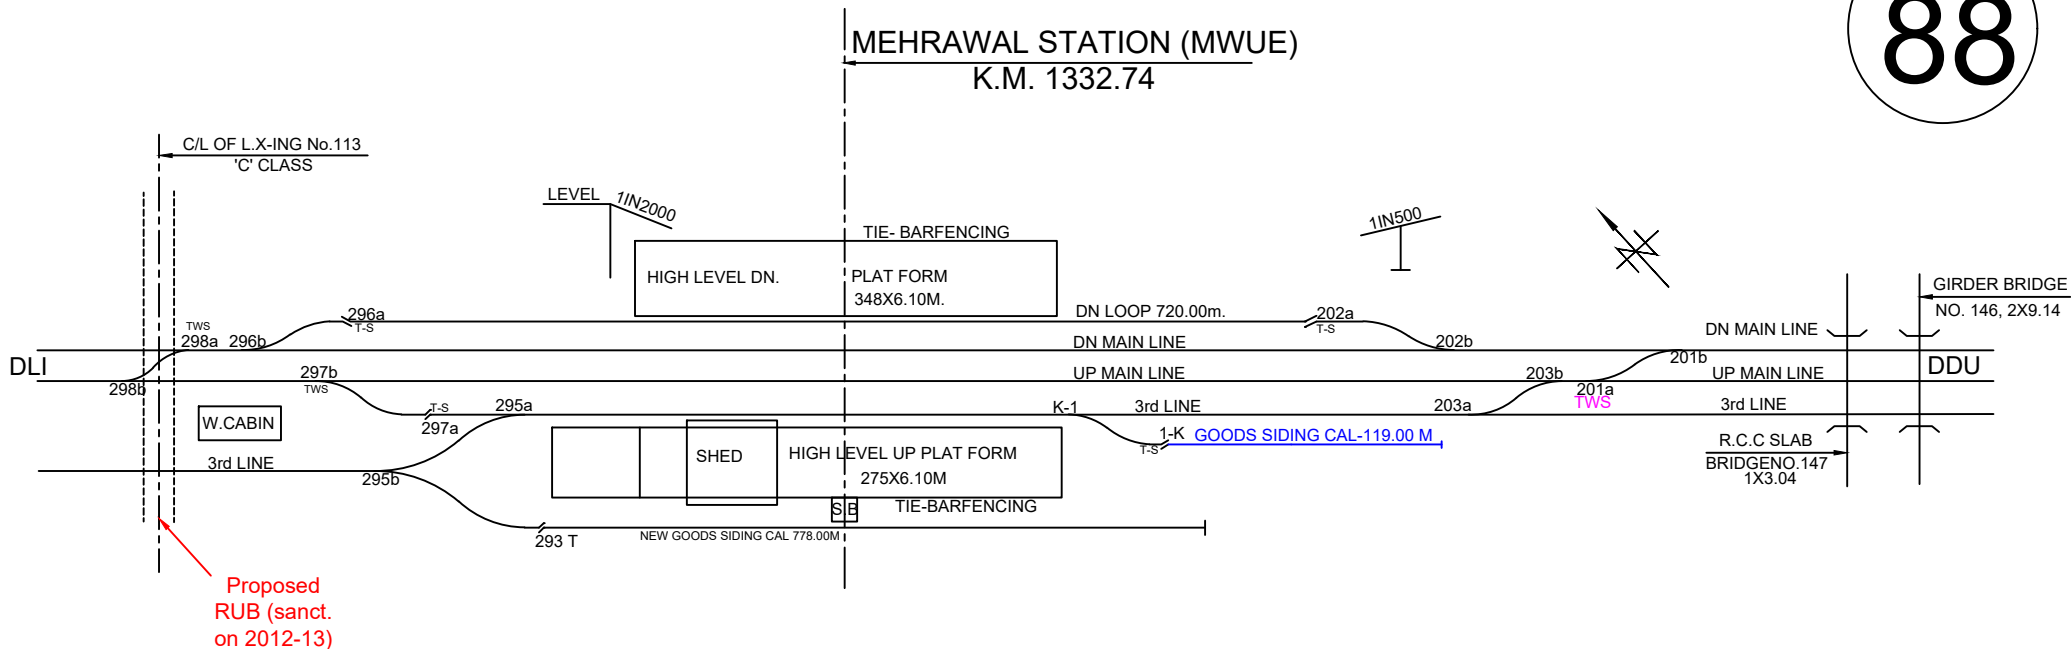

88

MEHRAWAL STATION (MWUE)  
K.M. 1332.74

NORTH CENTRAL RAILWAY
PRAYAGRAJ DIVISION
TDL - GZB SECTION
MEHRAWAL (MWUE) STATION KM.1332.74
NOT TO SCALE