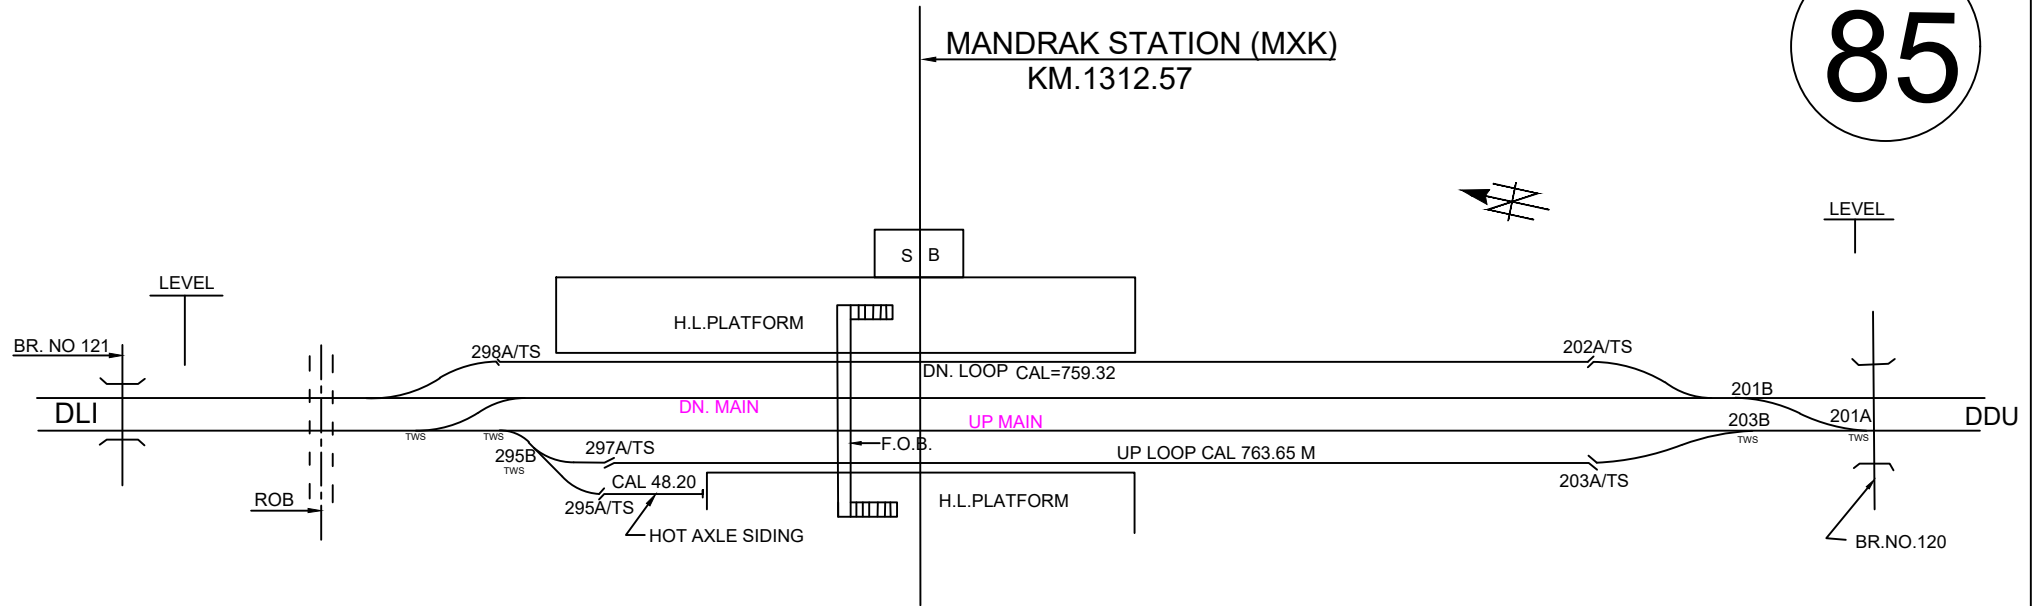

85

NORTH CENTRAL RAILWAY
PRAYAGRAJ DIVISION
TDL - GZB SECTION
MANDRAK (MXK) STATION KM.1312.57
NOT TO SCALE