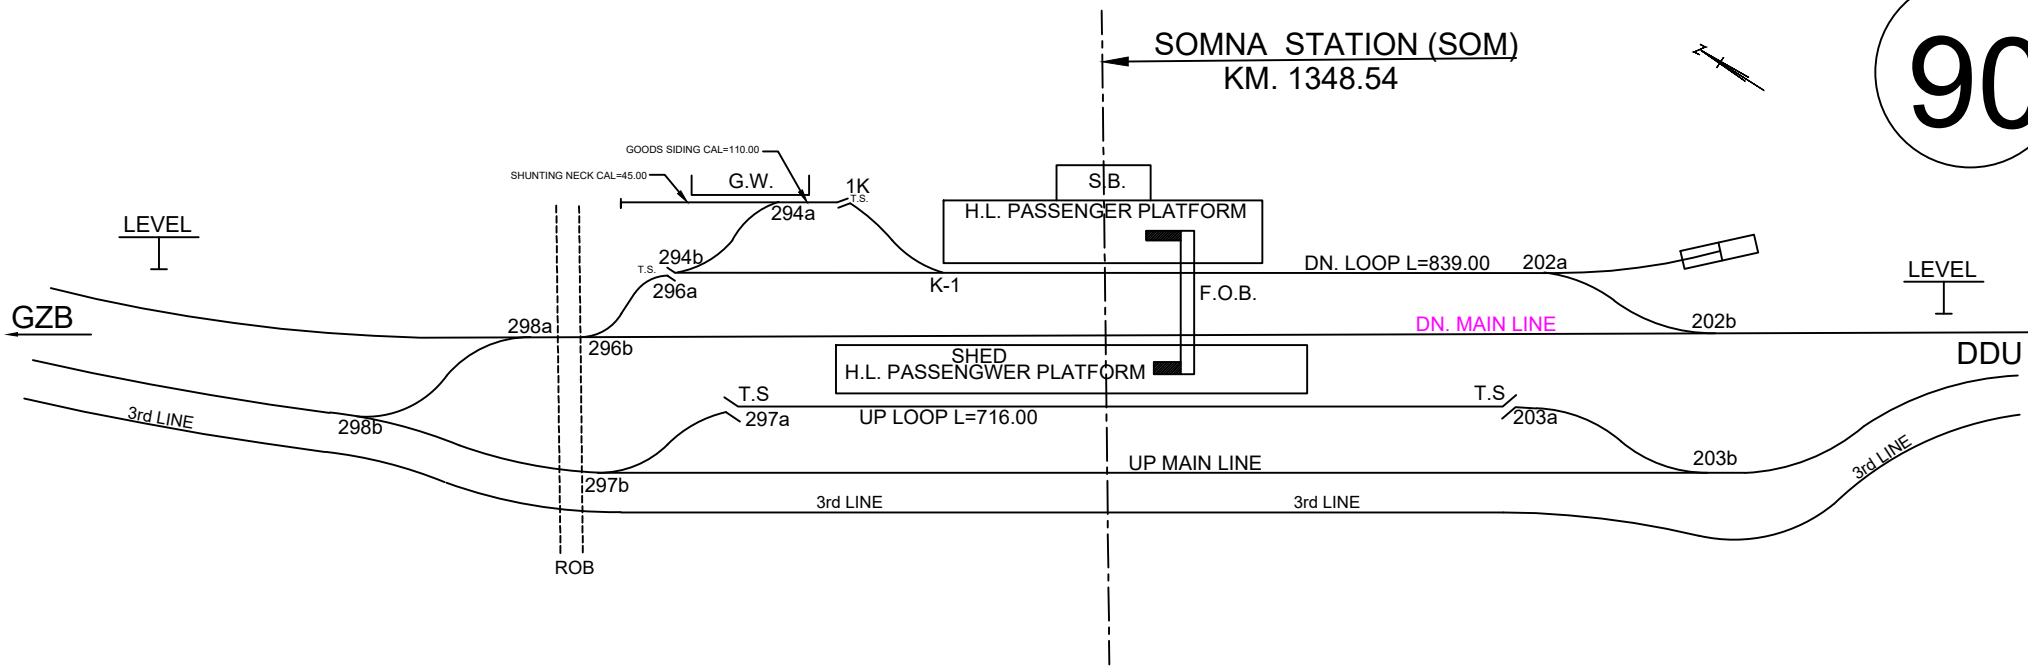

90

NORTH CENTRAL RAILWAY
PRAYAGRAJ DIVISION
TDL - GZB SECTION
SOMNA (SOM) STATION KM.1348.54
NOT TO SCALE