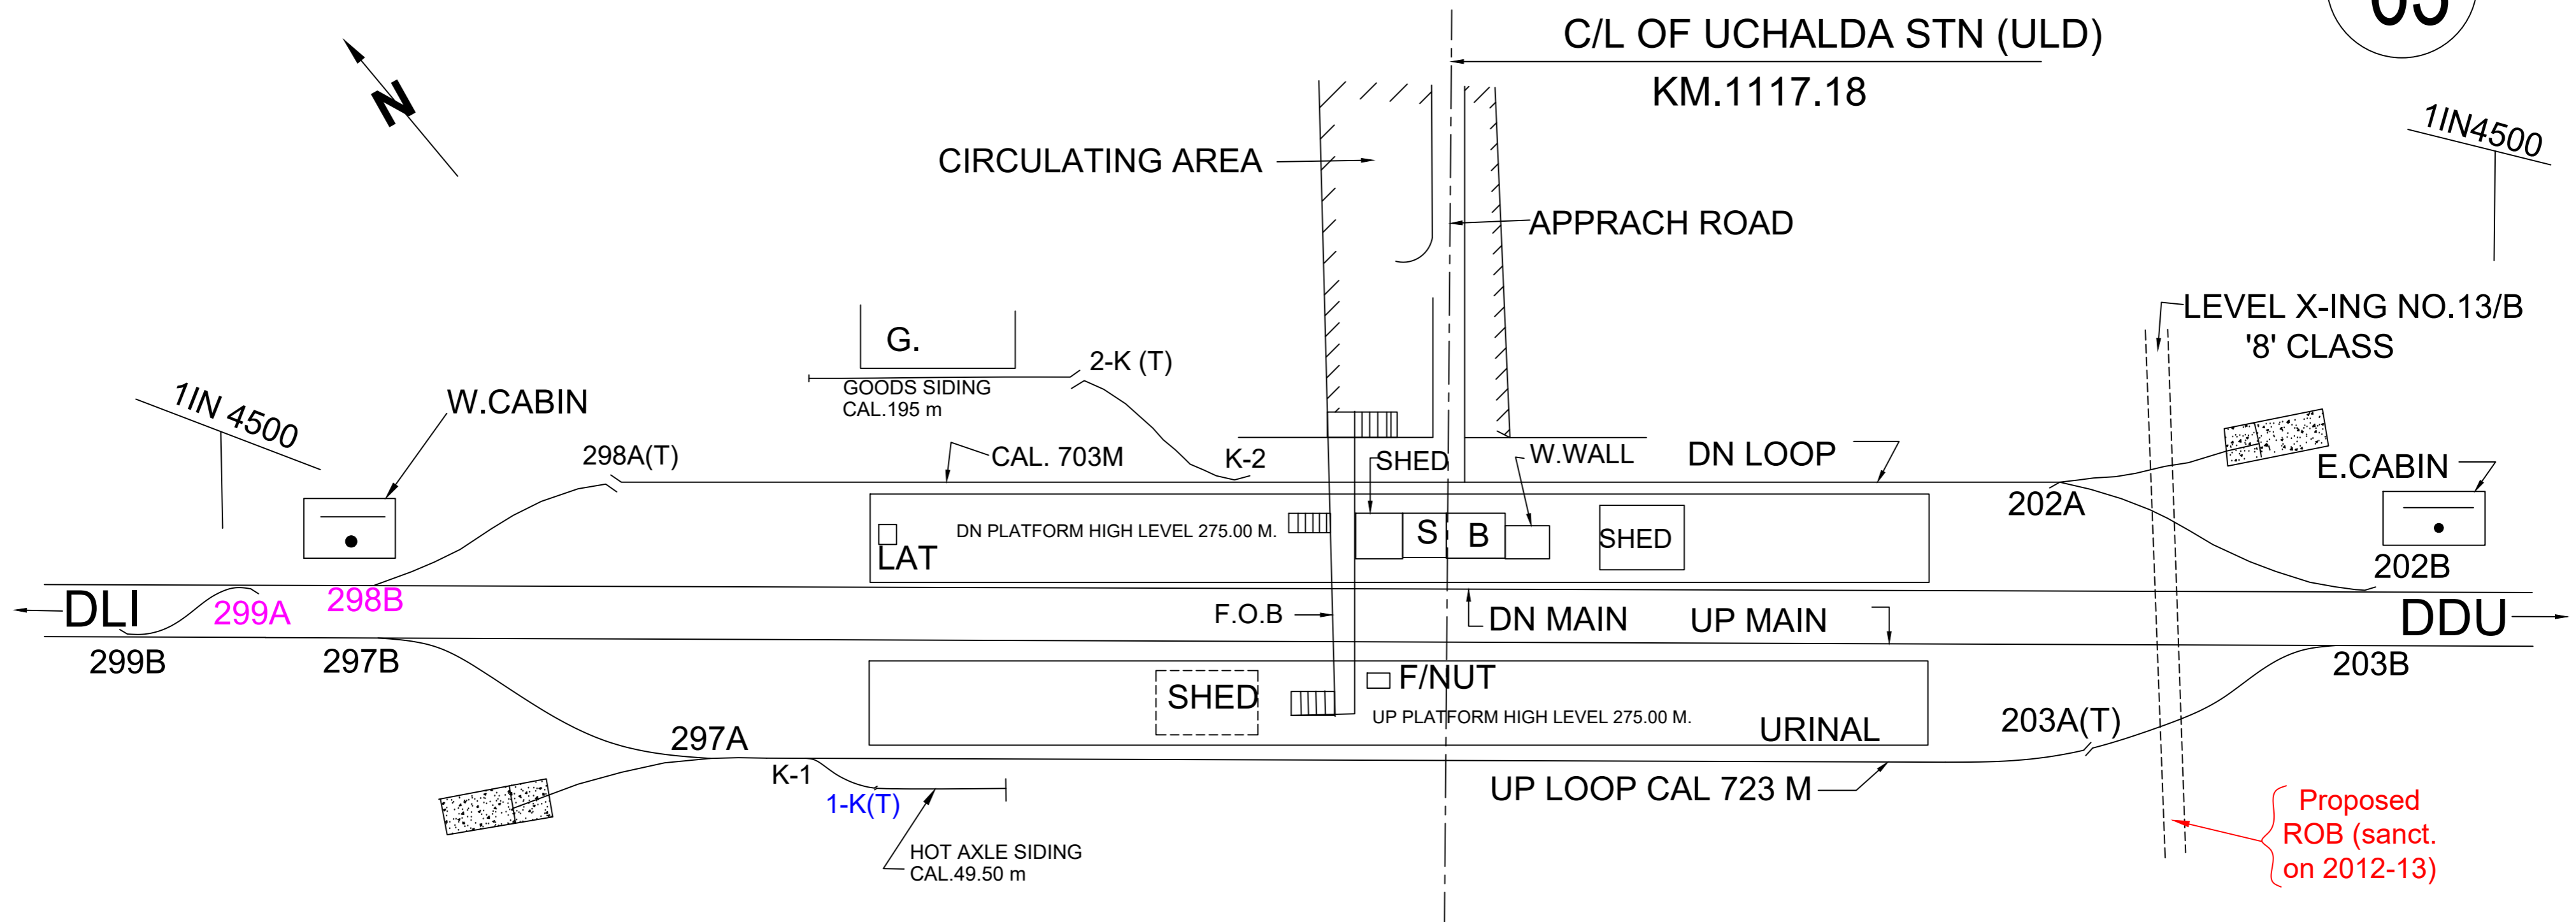

63

Proposed ROB (sanct. on 2012-13)

NORTH CENTRAL RAILWAY
PRAYAGRAJ DIVISION
CNB - TDL SECTION
UCHALDA (ULD) STATION KM.1117.18
NOT TO SCALE