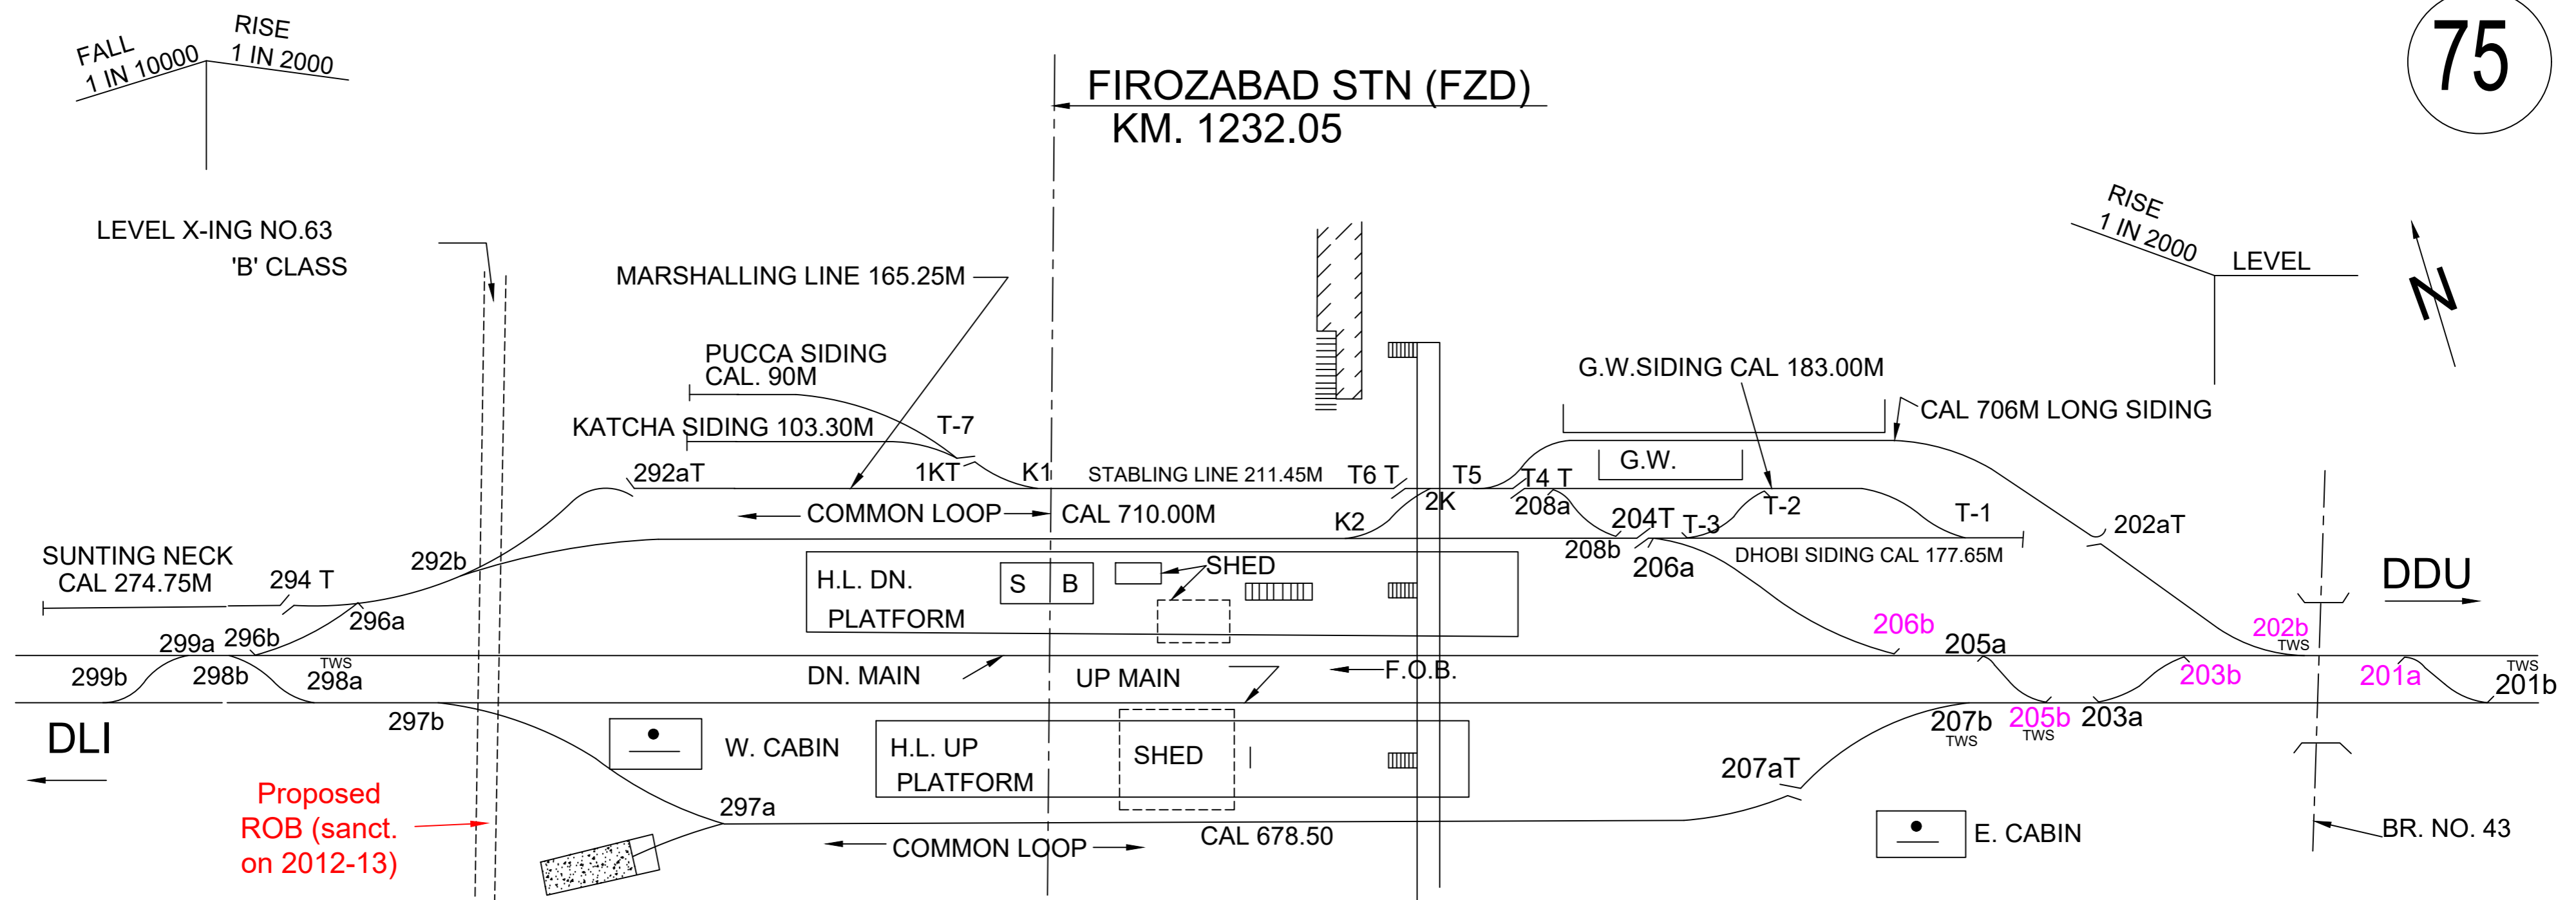

75

NORTH CENTRAL RAILWAY
PRAYAGRAJ DIVISION
CNB - TDL SECTION
FIROZABAD (FZD) STATION KM.1232.05
NOT TO SCALE