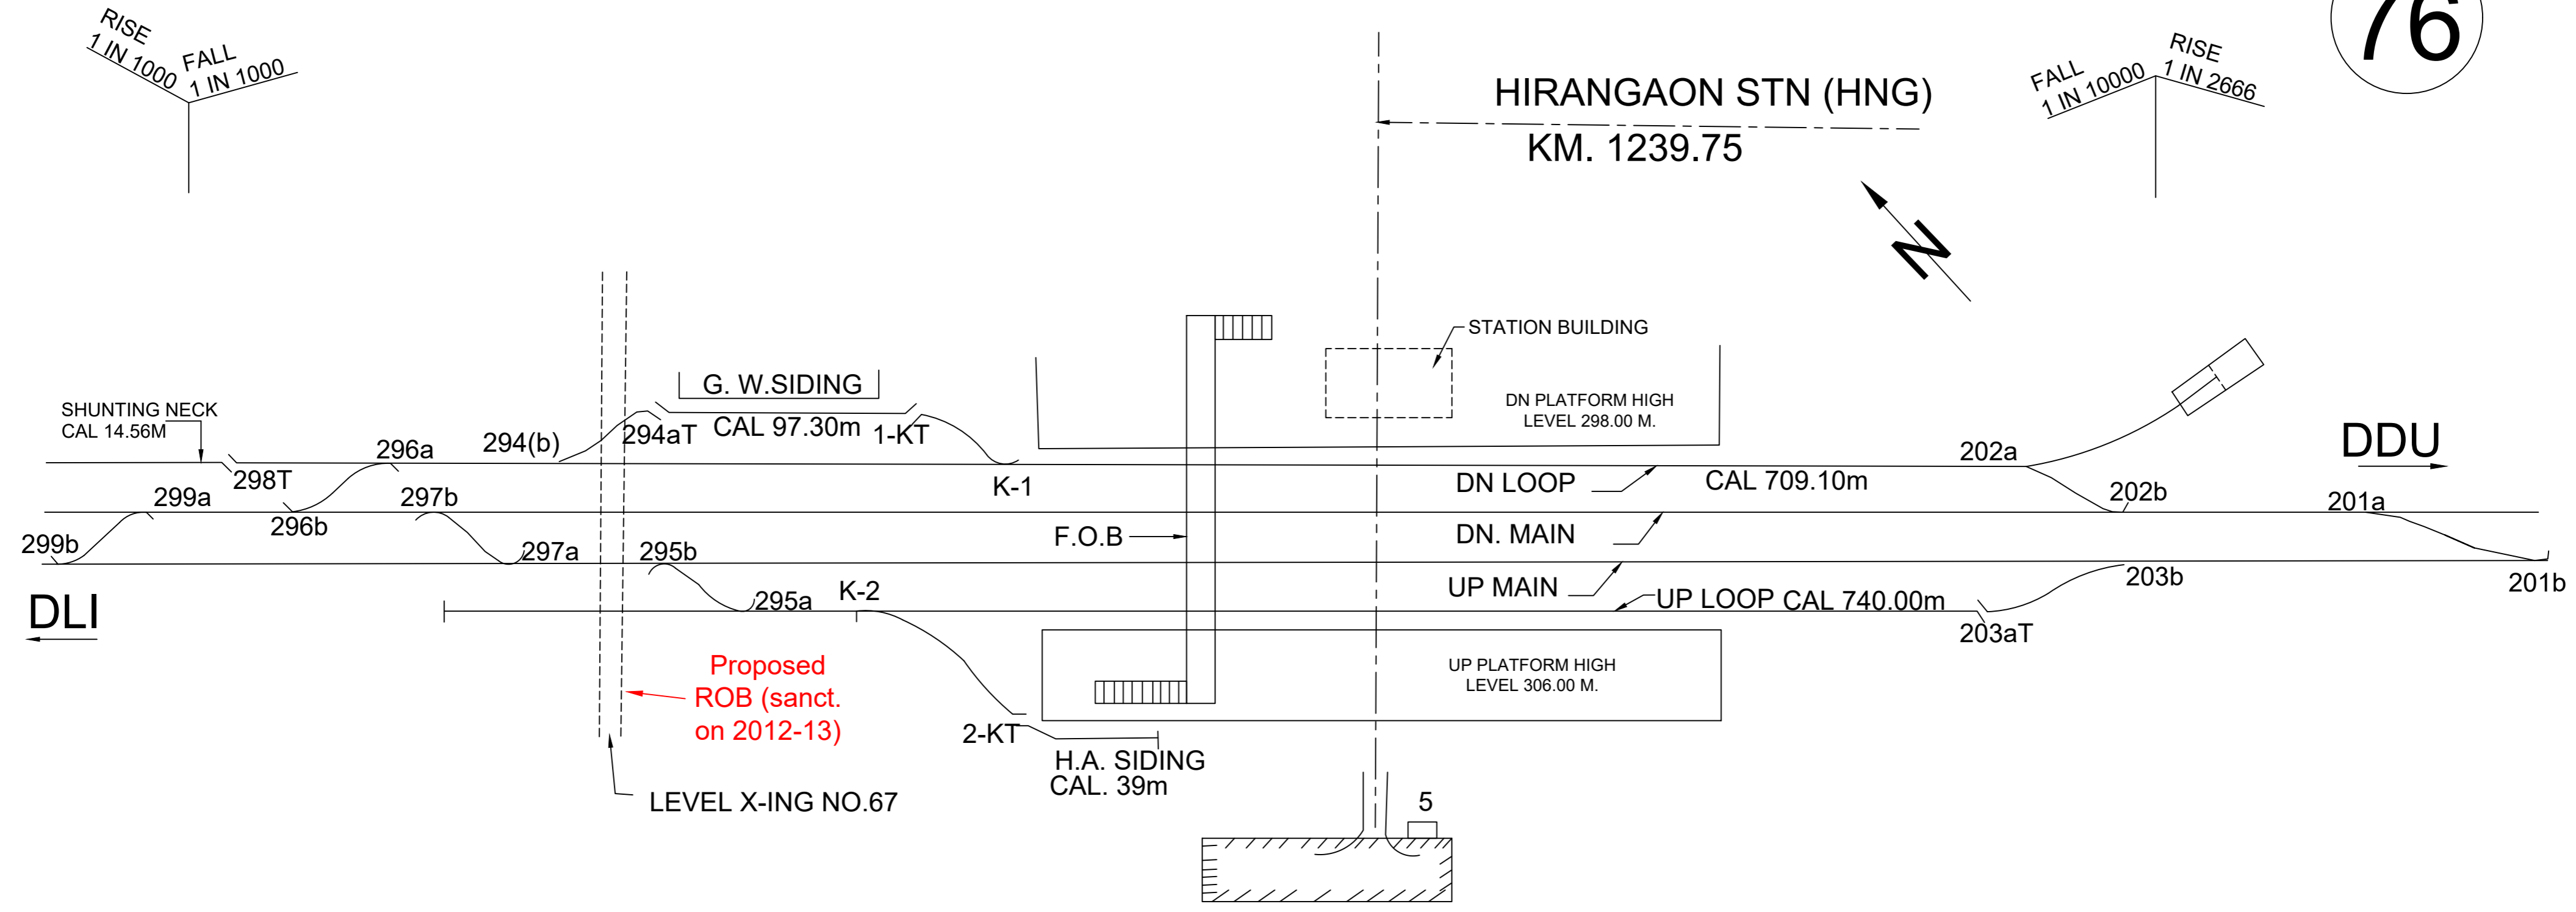

76

NORTH CENTRAL RAILWAY
PRAYAGRAJ DIVISION
CNB - TDL SECTION
HIRANGAON (HNG) STATION KM.1239.75
NOT TO SCALE