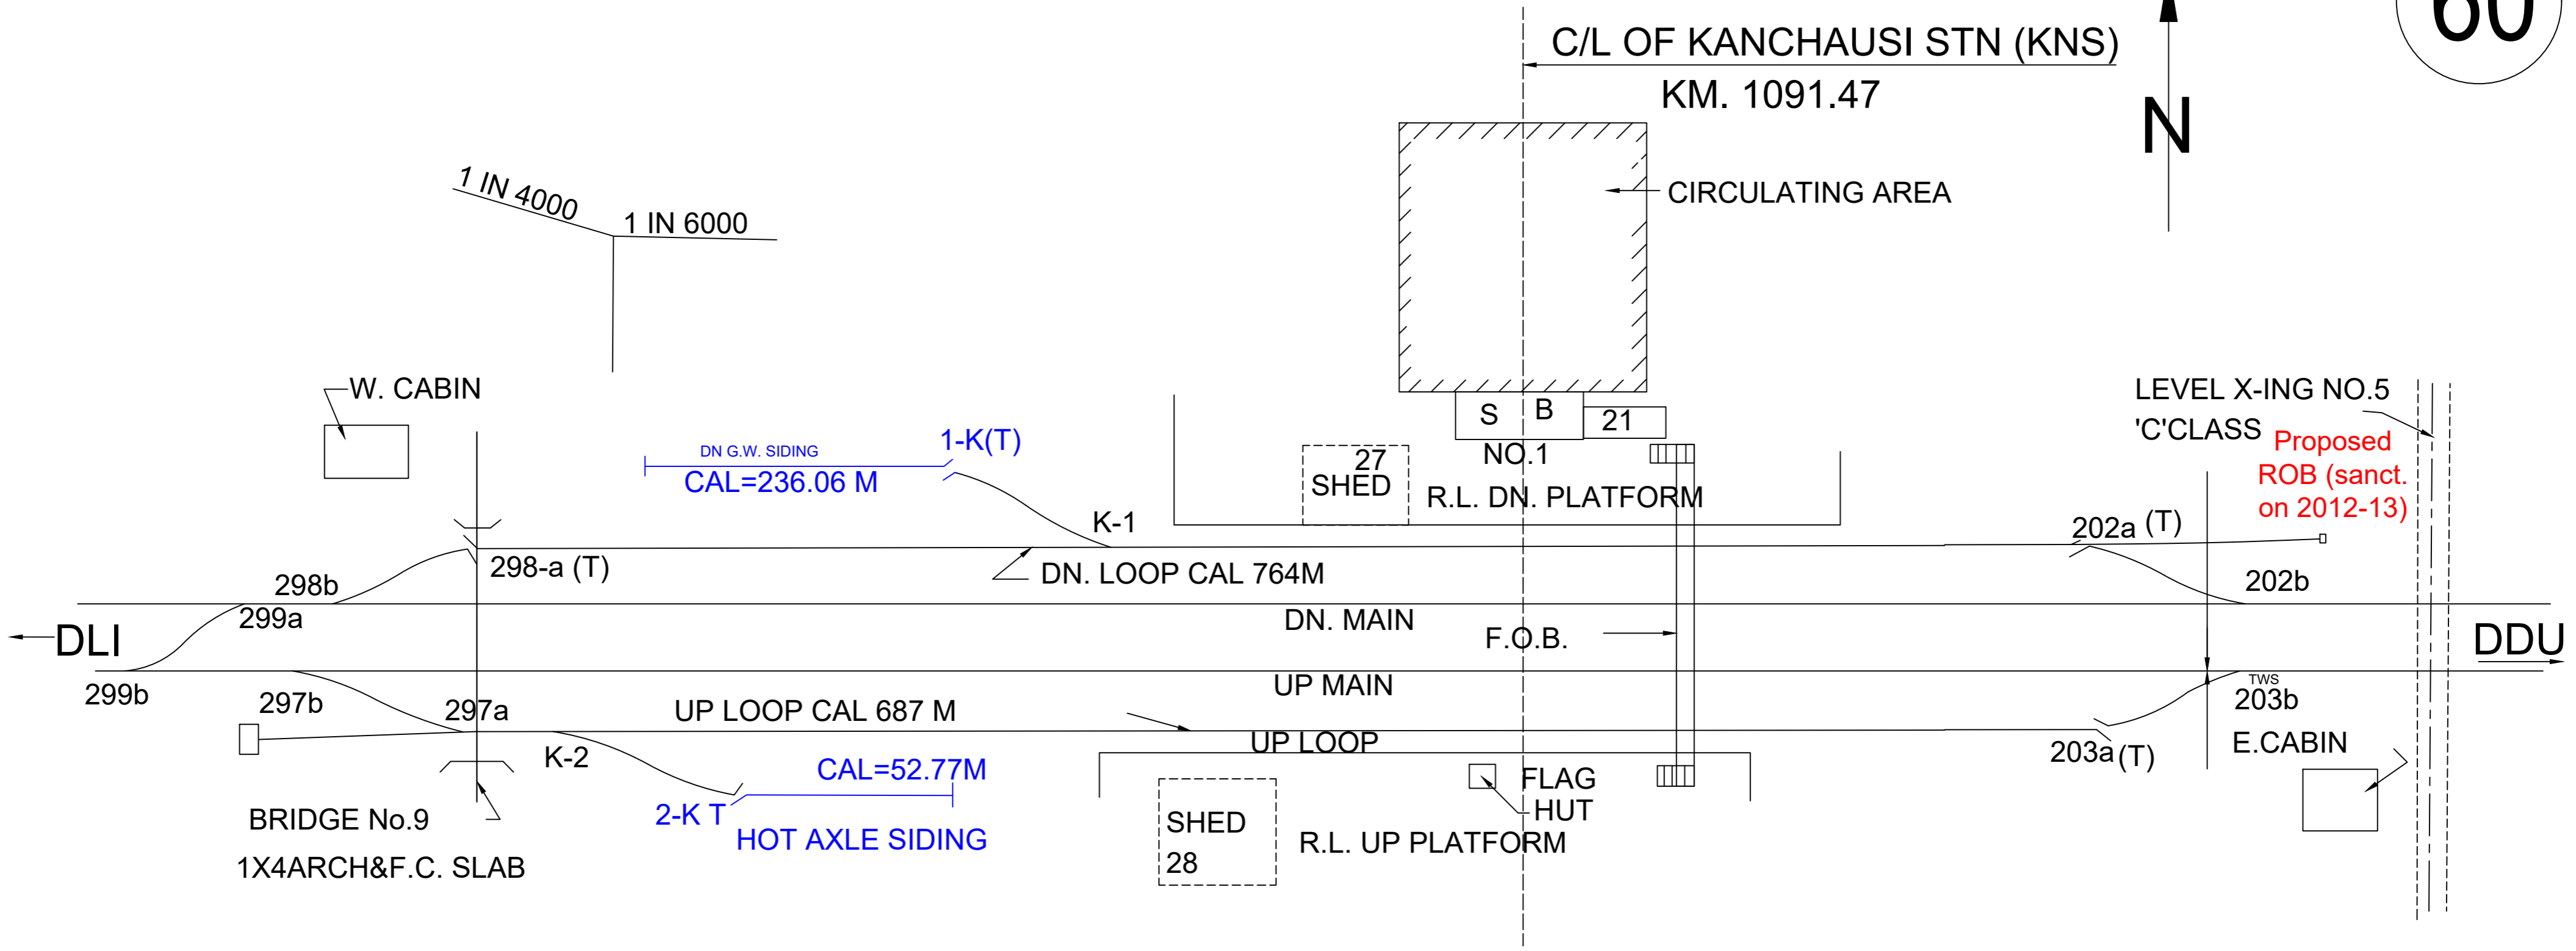

60

NORTH CENTRAL RAILWAY
PRAYAGRAJ DIVISION
CNB - TDL SECTION
KANCHAUSI (KNS)STATION KM.1091.47
NOT TO SCALE