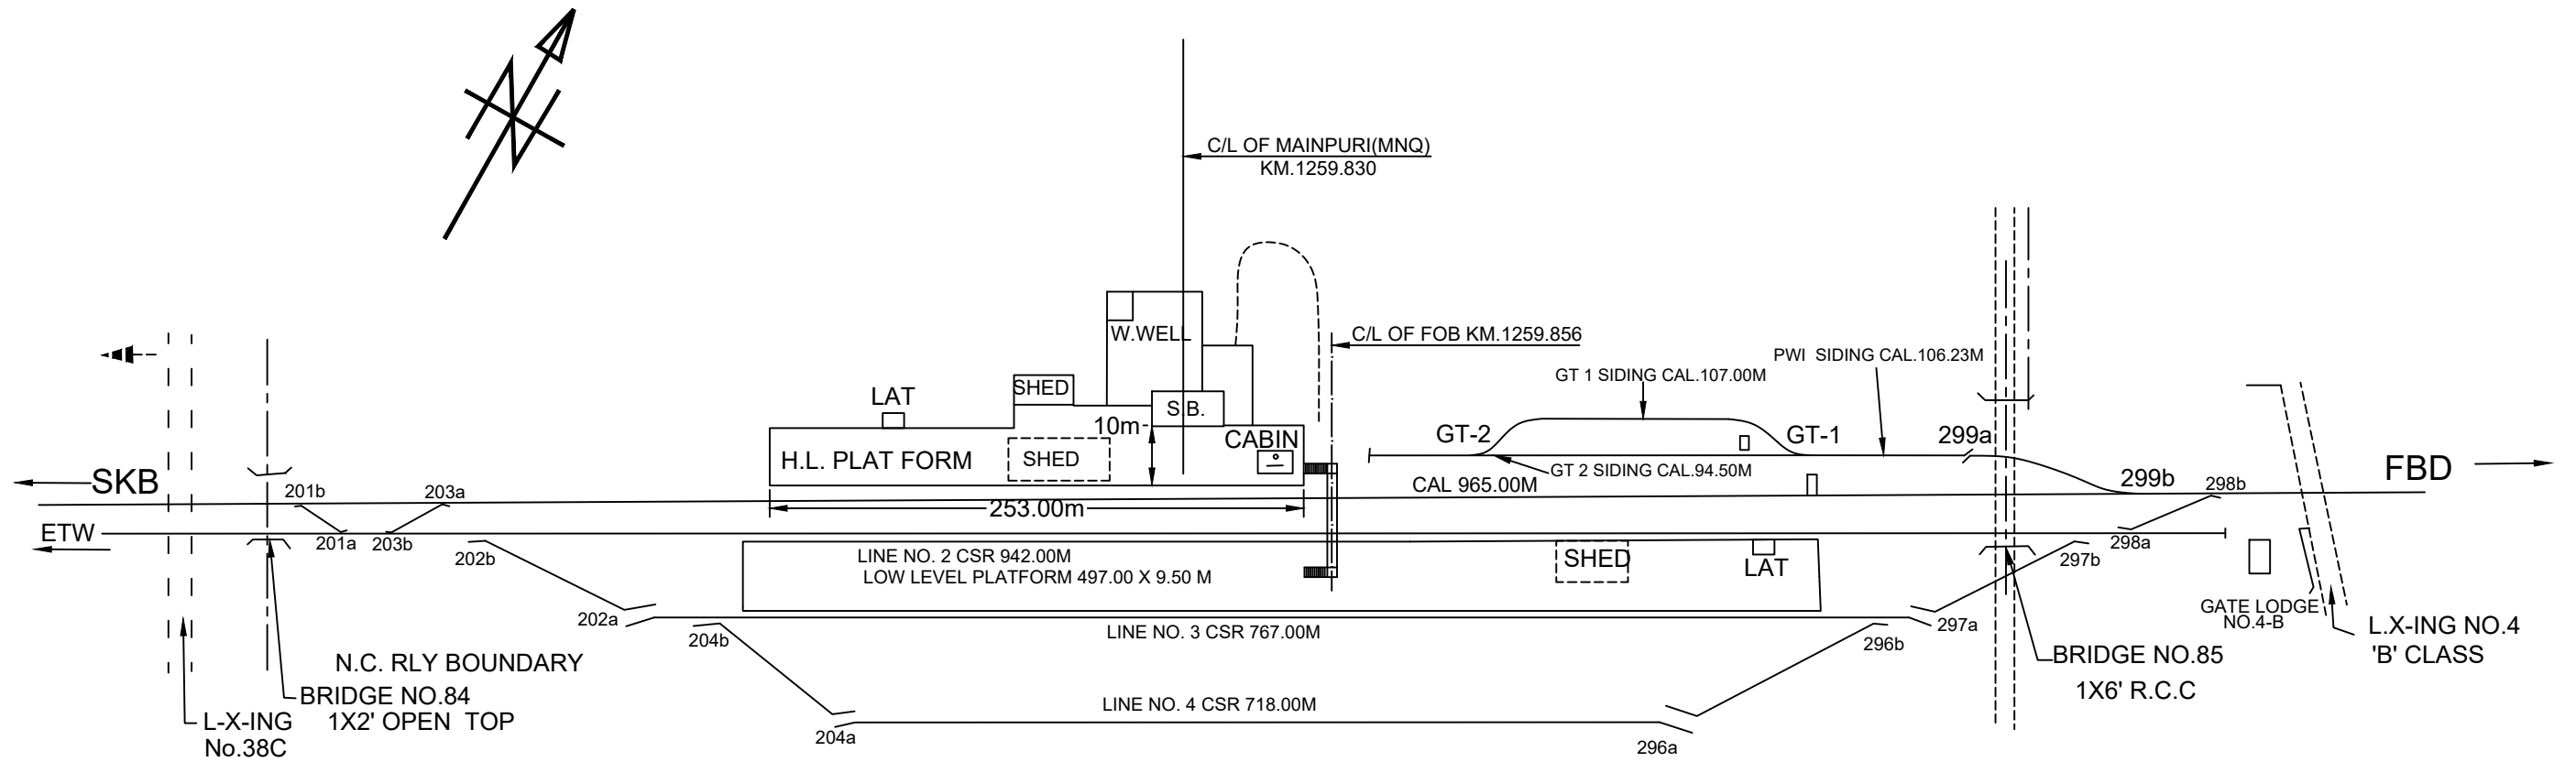

FOB DETAILS:-  
 LENGTH = 24.50M  
 WIDTH = 3.05M  
 SPAN SINGLE  
 HEIGHT= FROM RAIL LEVEL=6.50M

NORTH CENTRAL RAILWAY
PRAYAGRAJ DIVISION
SKB - FBD SECTION
MAINPURI(MNQ) STATION YARD KM.1259.83
NOT TO SCALE